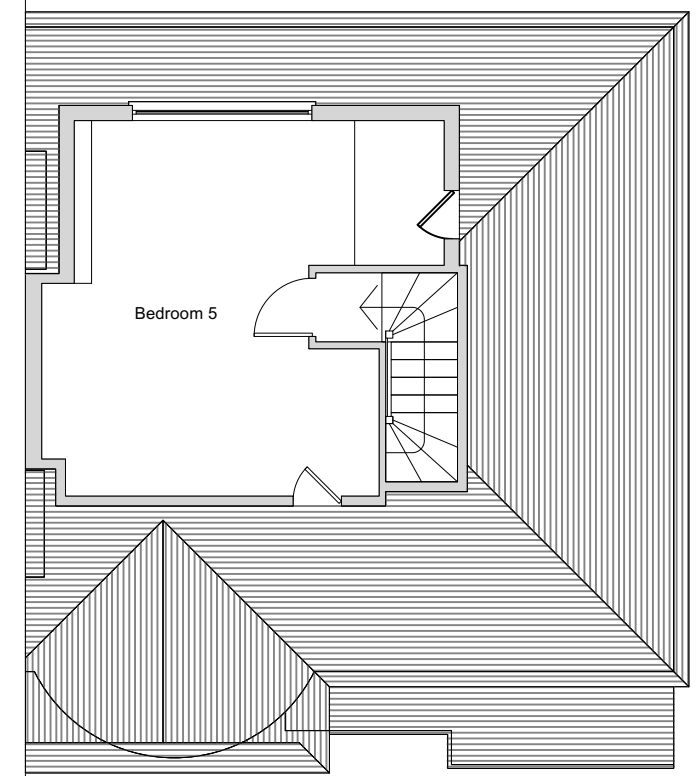

Ground Floor Plan

First Floor Plan

Loft Floor Plan

Roof Plan

Ex. MH
Ex. MH

Ditton Garages,
Thames Ditton,
Surrey,
KT7 0UL
www.thamesdesignandbuild.com
0207 998 7820

Rev	Date	Changes	By	Checked	Issued For

Site:	11 Arlington Road		
Project:	Single Storey Rear		
Dwg Title:	Existing Plans		
Client:	Nick and Louise Wood		
Scale:	1:100@A3	Date:	15/03/2024
Dwg No:	TDB-235-EX-01	Status:	Feasibility