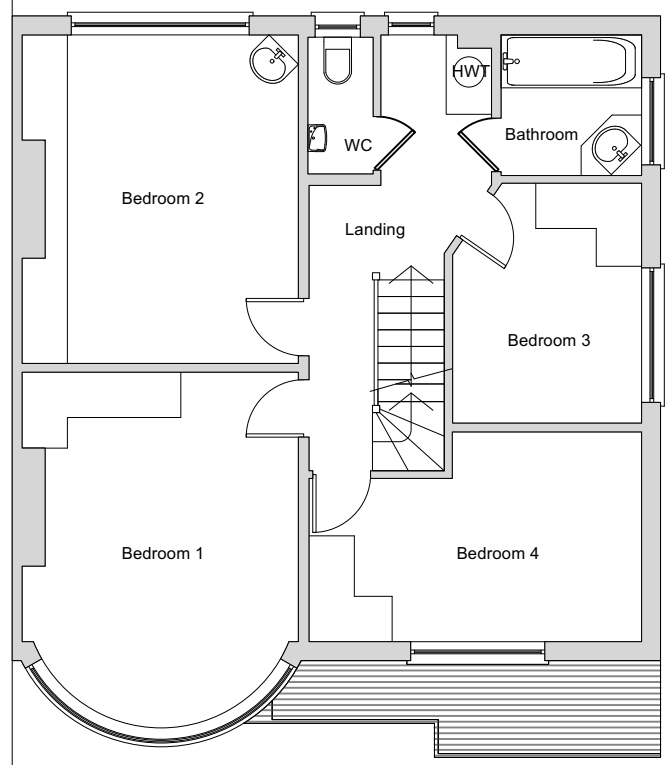

Ground Floor Plan

First Floor Plan

Loft Floor Plan

Roof Plan

Ex. MH
Ex. MH

Ditton Garages,
Thames Ditton,
Surrey,
KT7 0UL
www.thamesdesignandbuild.com
0207 998 7820

Rev	Date	Changes	By	Checked	Issued For

Site:	11 Arlington Road		
Project:	Single Storey Rear		
Dwg Title:	Existing Plans		
Client:	Nick and Louise Wood		
Scale:	1:100@A3	Date:	15/03/2024
Dwg No:	TDB-235-EX-01	Status:	Feasibility