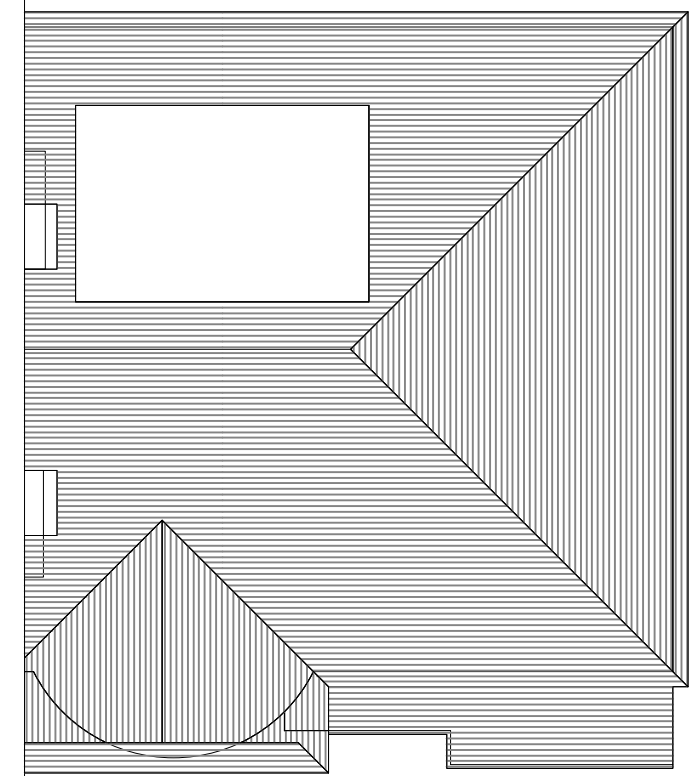

Ground Floor Plan

First Floor Plan

Loft Floor Plan

Roof Plan

Ex. MH
Ex. MH

Ditton Garages,
Thames Ditton,
Surrey,
KT7 0UL
www.thamesdesignandbuild.com
0207 998 7820

Rev	Date	Changes	By	Checked	Issued For

Site:	11 Arlington Road		
Project:	Single Storey Rear		
Dwg Title:	Existing Plans		
Client:	Nick and Louise Wood		
Scale:	1:100@A3	Date:	15/03/2024
Dwg No:	TDB-235-EX-01	Status:	Feasibility