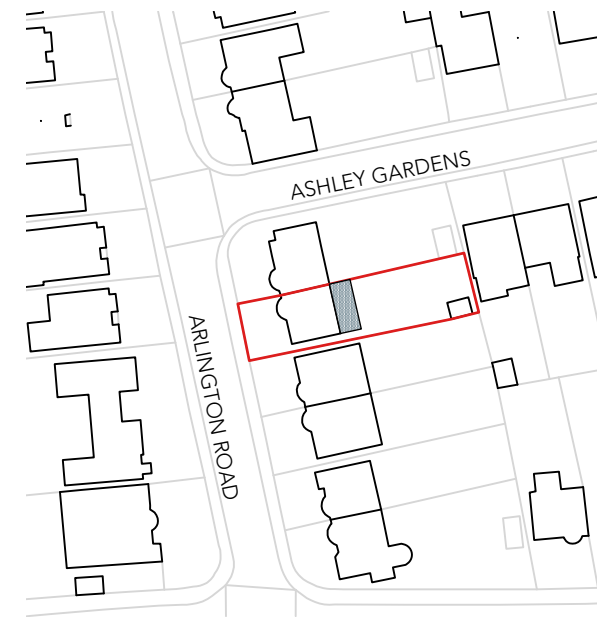

SITE PLAN - SCALE 1:500 @ A3

LOCATION PLAN - SCALE 1:1250 @ A3

Ditton Garages,
Thames Ditton,
Surrey,
KT7 0UL
www.thamesdesignandbuild.com
0207 998 7820

Rev	Date	Changes	By	Checked	Issued For

Site:	11 Arlington Road		
Project:	Single Storey Rear		
Dwg Title:	Proposed Site and Location Plan		
Client:	Nick and Louise Wood		
Scale:	1:500@A3	Date:	15/03/2024
Dwg No:	TDB-235-PL-03	Status:	Feasibility