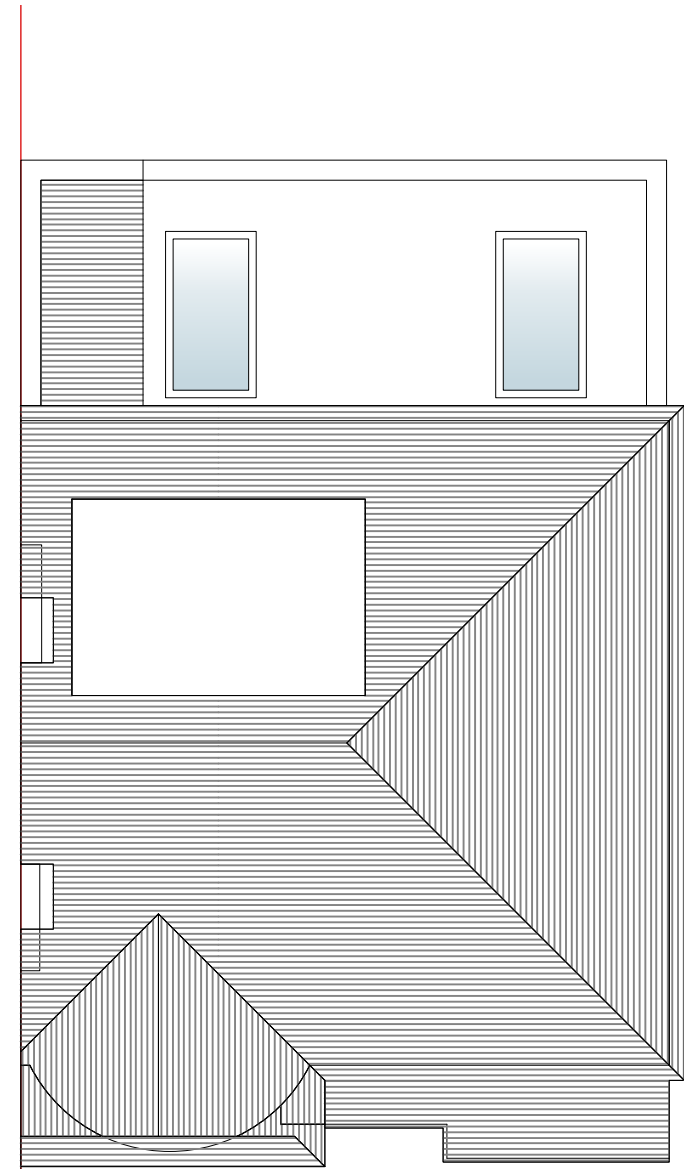

Ground Floor Plan

First Floor Plan

Roof Plan

Ex. MH
Ex. MH

Ditton Garages,
Thames Ditton,
Surrey,
KT7 0UL
www.thamesdesignandbuild.com
0207 998 7820

Rev	Date	Changes	By	Checked	Issued For

Site:	11 Arlington Road		
Project:	Single Storey Rear		
Dwg Title:	Proposed Plans		
Client:	Nick and Louise Wood		
Scale:	1:100@A3	Date:	15/03/2024
Dwg No:	TDB-235-PL-02	Status:	Feasibility