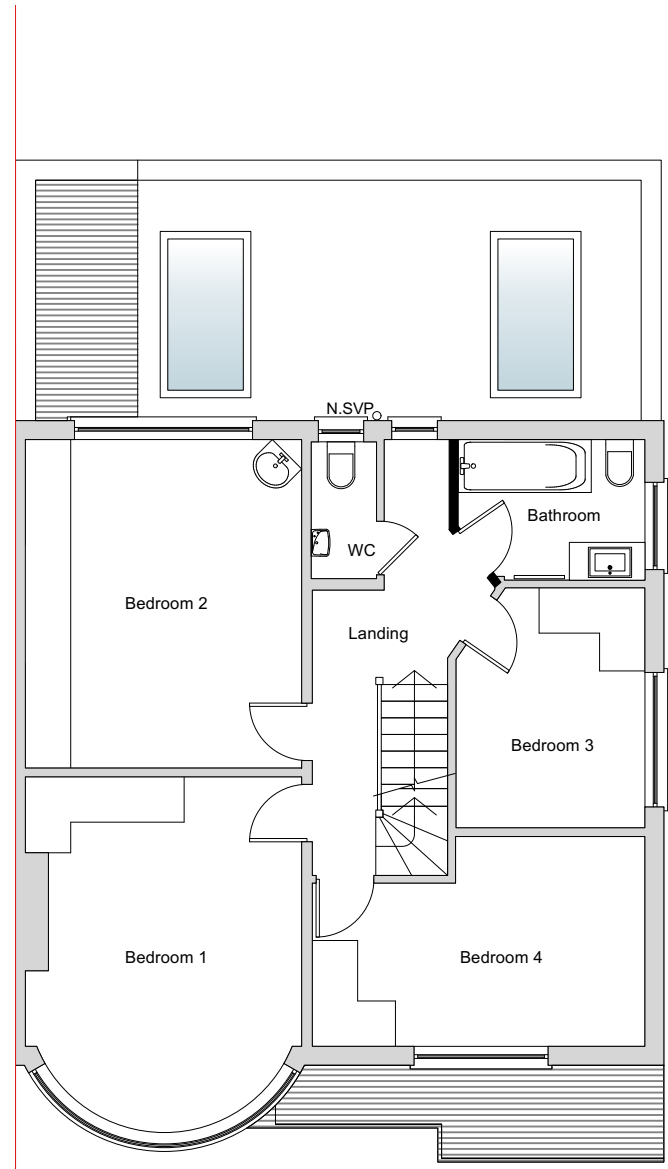

Ground Floor Plan

First Floor Plan

Roof Plan

Ex. MH
Ex. MH

Ditton Garages,
Thames Ditton,
Surrey,
KT7 0UL
www.thamesdesignandbuild.com
0207 998 7820

Rev	Date	Changes	By	Checked	Issued For

Site:	11 Arlington Road		
Project:	Single Storey Rear		
Dwg Title:	Proposed Plans		
Client:	Nick and Louise Wood		
Scale:	1:100@A3	Date:	15/03/2024
Dwg No:	TDB-235-PL-02	Status:	Feasibility