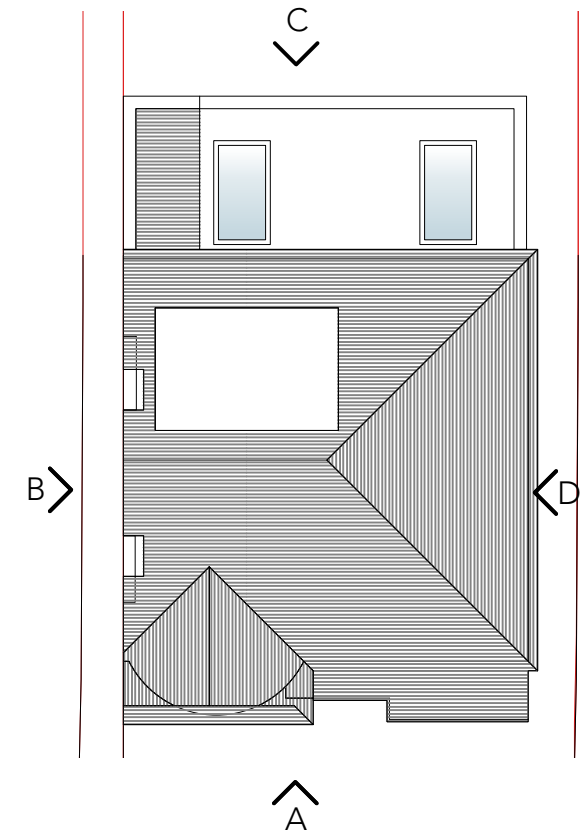

Front Elevation A

Rear Elevation C

Side Elevation D

Ditton Garages,
Thames Ditton,
Surrey,
KT7 0UL
www.thamesdesignandbuild.com
0207 998 7820

Rev	Date	Changes	By	Checked	Issued For

Site:	11 Arlington Road		
Project:	Single Storey Rear		
Dwg Title:	Proposed Elevations		
Client:	Nick and Louise Wood		
Scale:	1:100@A3	Date:	15/03/2024
Dwg No:	TDB-235-PL-11	Status:	Feasibility