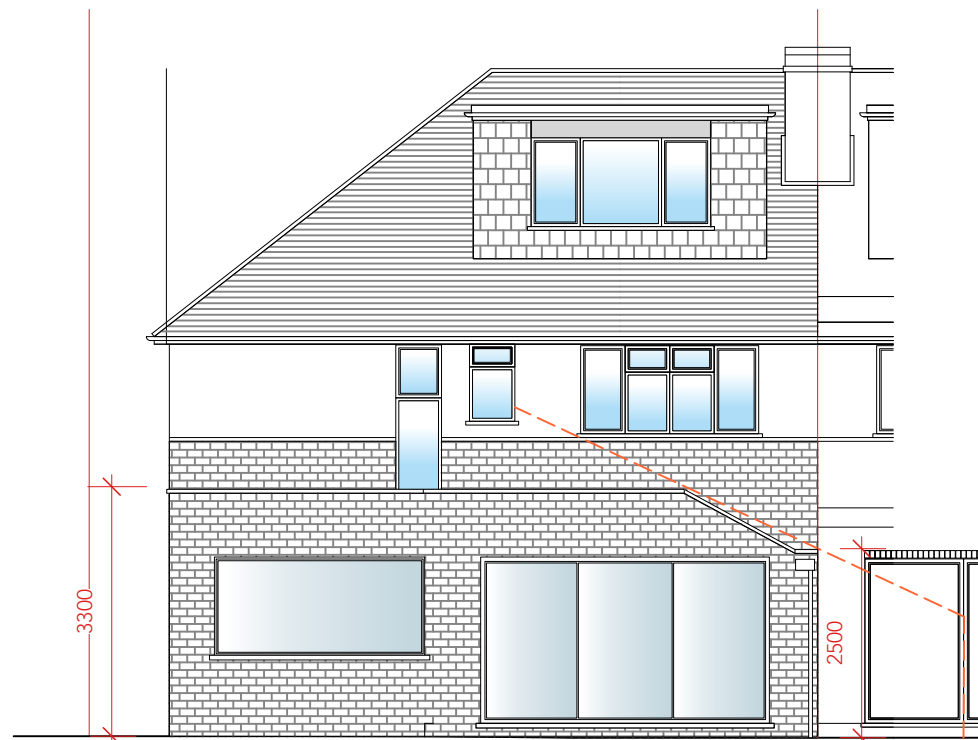

Front Elevation A

Rear Elevation C

Side Elevation D

Ditton Garages,
Thames Ditton,
Surrey,
KT7 0UL
www.thamesdesignandbuild.com
0207 998 7820

Rev	Date	Changes	By	Checked	Issued For

Site:	11 Arlington Road		
Project:	Single Storey Rear		
Dwg Title:	Proposed Elevations		
Client:	Nick and Louise Wood		
Scale:	1:100@A3	Date:	15/03/2024
Dwg No:	TDB-235-PL-11	Status:	Feasibility