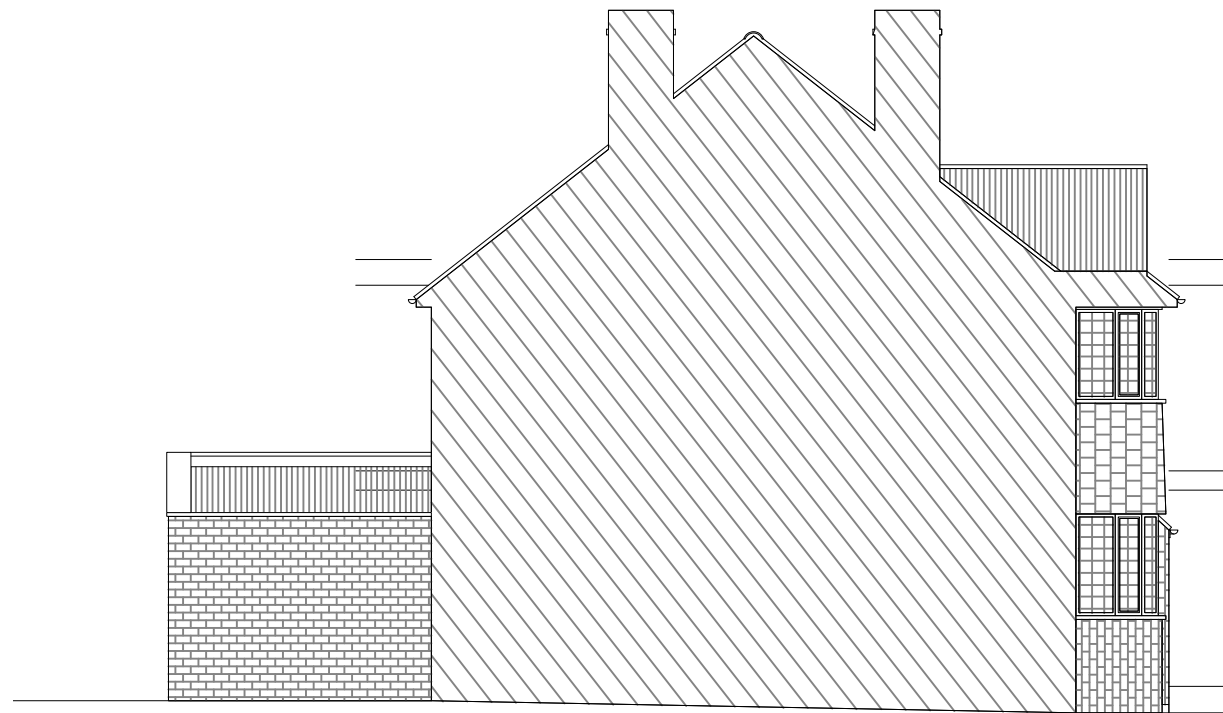

Front Elevation A

Rear Elevation C

Side Elevation D

Ditton Garages,
Thames Ditton,
Surrey,
KT7 0UL
www.thamesdesignandbuild.com
0207 998 7820

Rev	Date	Changes	By	Checked	Issued For

Site:	11 Arlington Road		
Project:	Single Storey Rear		
Dwg Title:	Proposed Elevations		
Client:	Nick and Louise Wood		
Scale:	1:100@A3	Date:	15/03/2024
Dwg No:	TDB-235-PL-11	Status:	Feasibility