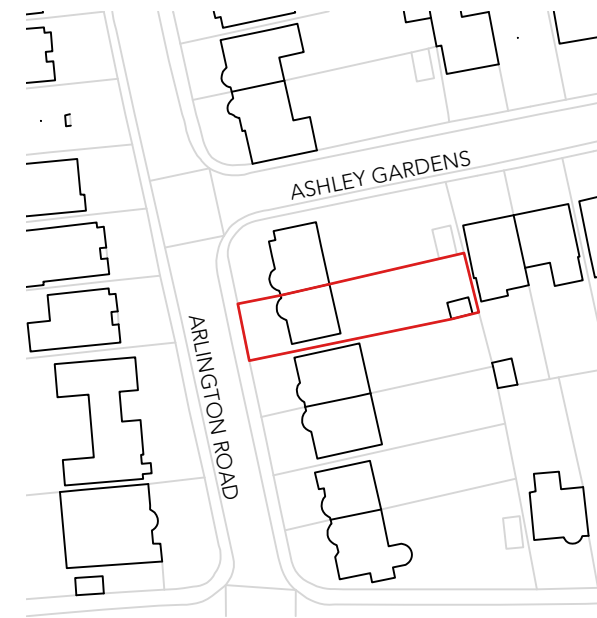

SITE PLAN - SCALE 1:500 @ A3

LOCATION PLAN - SCALE 1:1250 @ A3

Ditton Garages,  
Thames Ditton,  
Surrey,  
KT7 0UL  
[www.thamesdesignandbuild.com](http://www.thamesdesignandbuild.com)  
0207 998 7820

Rev	Date	Changes	By	Checked	Issued For

Site:	11 Arlington Road		
Project:	Single Storey Rear		
Dwg Title:	Existing Site and Location Plan		
Client:	Nick and Louise Wood		
Scale:	1:500@A3	Date:	15/03/2024
Dwg No:	TDB-235-EX-00	Status:	Feasibility