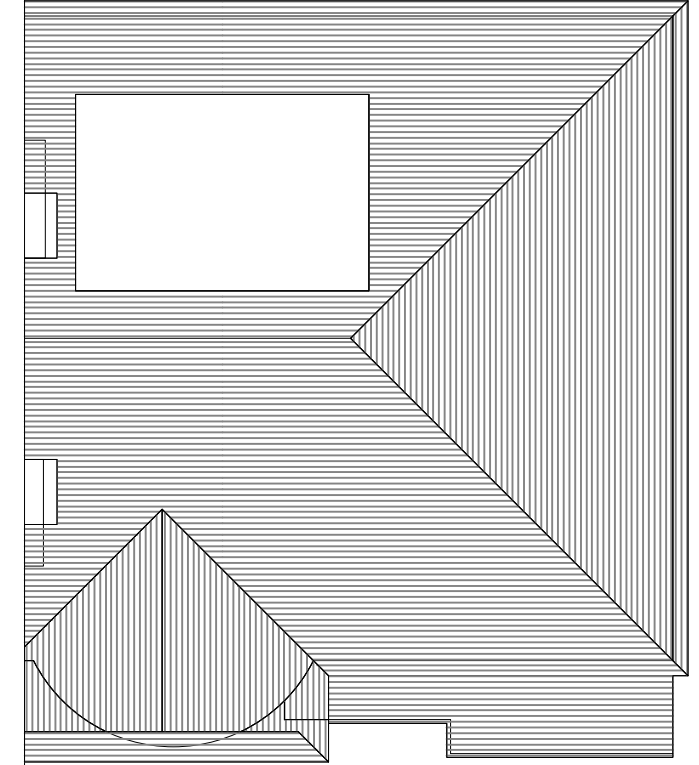

Ground Floor Plan

First Floor Plan

Loft Floor Plan

Roof Plan

Ex. MH
Ex. MH

Ditton Garages,
Thames Ditton,
Surrey,
KT7 0UL
www.thamesdesignandbuild.com
0207 998 7820

Rev	Date	Changes	By	Checked	Issued For

Site:	11 Arlington Road		
Project:	Single Storey Rear		
Dwg Title:	Existing Plans		
Client:	Nick and Louise Wood		
Scale:	1:100@A3	Date:	15/03/2024
Dwg No:	TDB-235-EX-01	Status:	Feasibility