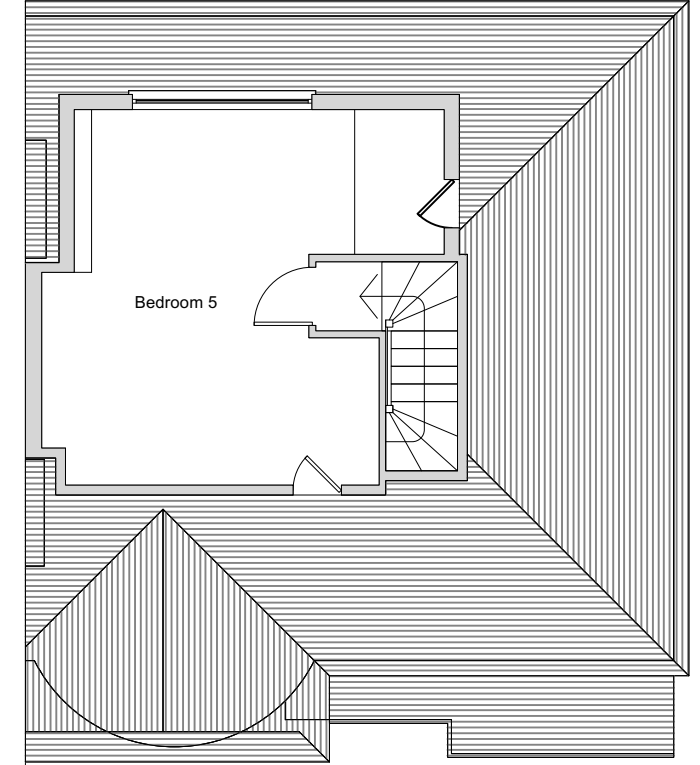

Ground Floor Plan

First Floor Plan

Loft Floor Plan

Roof Plan

Ex. MH
Ex. MH

Ditton Garages,
Thames Ditton,
Surrey,
KT7 0UL
www.thamesdesignandbuild.com
0207 998 7820

Rev	Date	Changes	By	Checked	Issued For

Site:	11 Arlington Road		
Project:	Single Storey Rear		
Dwg Title:	Existing Plans		
Client:	Nick and Louise Wood		
Scale:	1:100@A3	Date:	15/03/2024
Dwg No:	TDB-235-EX-01	Status:	Feasibility