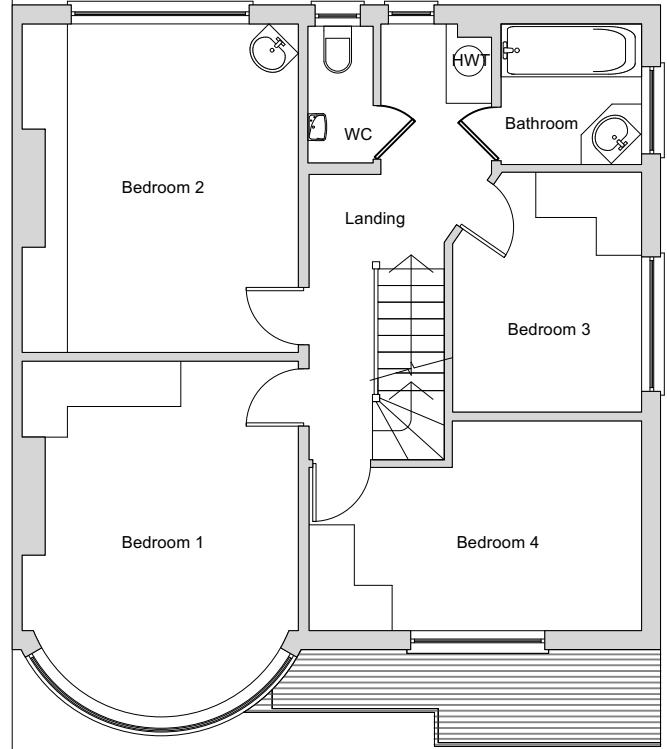

Ground Floor Plan

First Floor Plan

Loft Floor Plan

Roof Plan

Ex. MH
Ex. MH

Ditton Garages,
Thames Ditton,
Surrey,
KT7 0UL
www.thamesdesignandbuild.com
0207 998 7820

Rev	Date	Changes	By	Checked	Issued For

Site:	11 Arlington Road		
Project:	Single Storey Rear		
Dwg Title:	Existing Plans		
Client:	Nick and Louise Wood		
Scale:	1:100@A3	Date:	15/03/2024
Dwg No:	TDB-235-EX-01	Status:	Feasibility