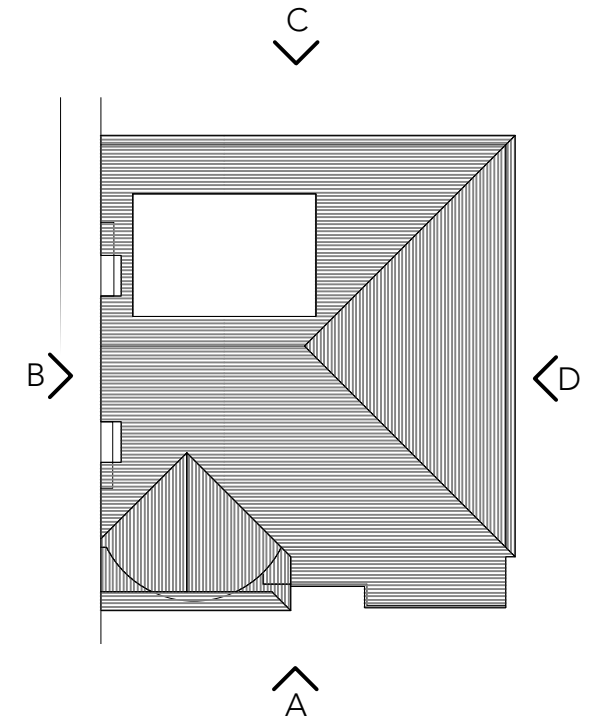

Front Elevation A

Side Elevation B

Rear Elevation C

Side Elevation D

Ditton Garages,
Thames Ditton,
Surrey,
KT7 0UL
www.thamesdesignandbuild.com
0207 998 7820

Scale 1:100
m 0 1 2 3 4 5

Rev	Date	Changes	By	Checked	Issued For

Site:	11 Arlington Road		
Project:	Single Storey Rear		
Dwg Title:	Existing Elevations		
Client:	Nick and Louise Wood		
Scale:	1:100@A3	Date:	15/03/2024
Dwg No:	TDB-235-EX-10	Status:	Feasibility