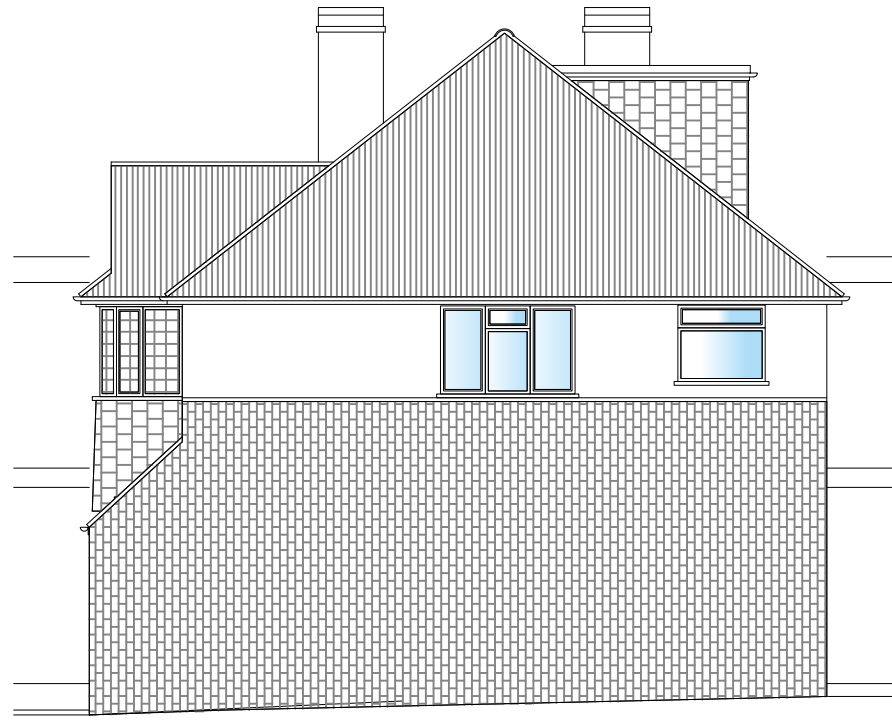

Front Elevation A

Side Elevation B

Rear Elevation C

Side Elevation D

Ditton Garages,
Thames Ditton,
Surrey,
KT7 0UL
www.thamesdesignandbuild.com
0207 998 7820

Scale 1:100
m 0 1 2 3 4 5

Rev	Date	Changes	By	Checked	Issued For

Site:	11 Arlington Road		
Project:	Single Storey Rear		
Dwg Title:	Existing Elevations		
Client:	Nick and Louise Wood		
Scale:	1:100@A3	Date:	15/03/2024
Dwg No:	TDB-235-EX-10	Status:	Feasibility