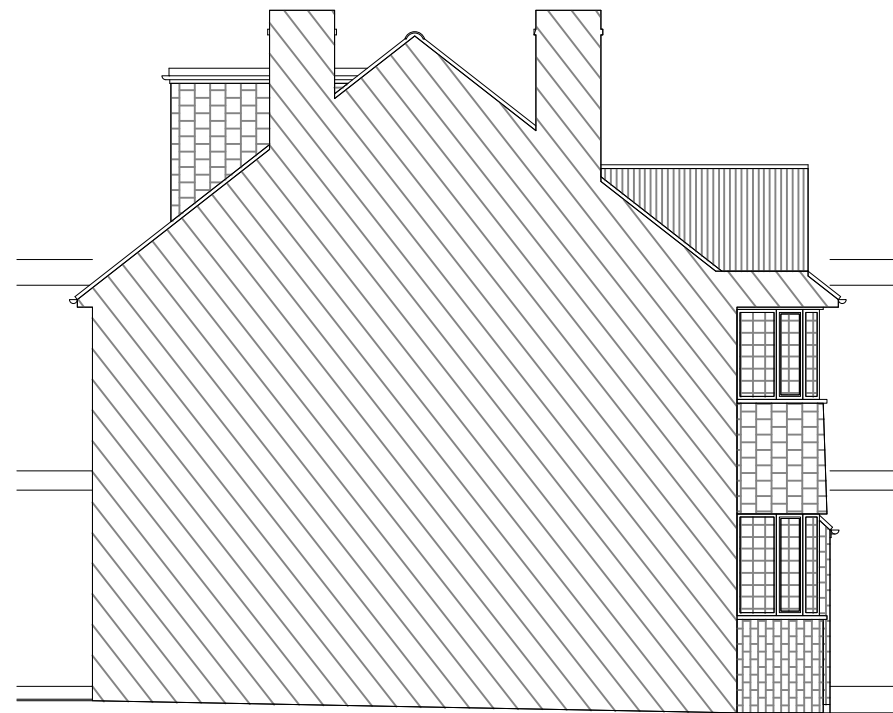

Front Elevation A

Side Elevation B

Rear Elevation C

Side Elevation D

Ditton Garages,
Thames Ditton,
Surrey,
KT7 0UL
www.thamesdesignandbuild.com
0207 998 7820

Scale 1:100
m 0 1 2 3 4 5

Rev	Date	Changes	By	Checked	Issued For

Site:	11 Arlington Road		
Project:	Single Storey Rear		
Dwg Title:	Existing Elevations		
Client:	Nick and Louise Wood		
Scale:	1:100@A3	Date:	15/03/2024
Dwg No:	TDB-235-EX-10	Status:	Feasibility