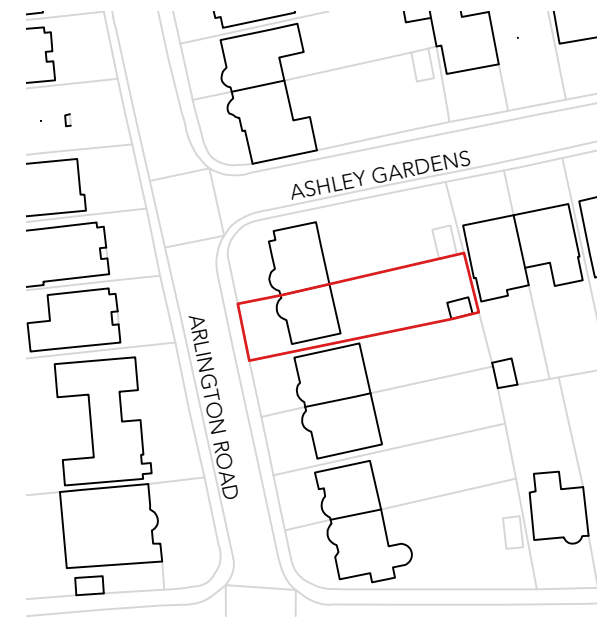

SITE PLAN - SCALE 1:500 @ A3

LOCATION PLAN - SCALE 1:1250 @ A3

Ditton Garages,  
Thames Ditton,  
Surrey,  
KT7 0UL  
[www.thamesdesignandbuild.com](http://www.thamesdesignandbuild.com)  
0207 998 7820

Rev	Date	Changes	By	Checked	Issued For

Site:	11 Arlington Road		
Project:	Single Storey Rear		
Dwg Title:	Proposed Site and Location Plan		
Client:	Nick and Louise Wood		
Scale:	1:500@A3	Date:	15/03/2024
Dwg No:	TDB-235-PL-00	Status:	Feasibility