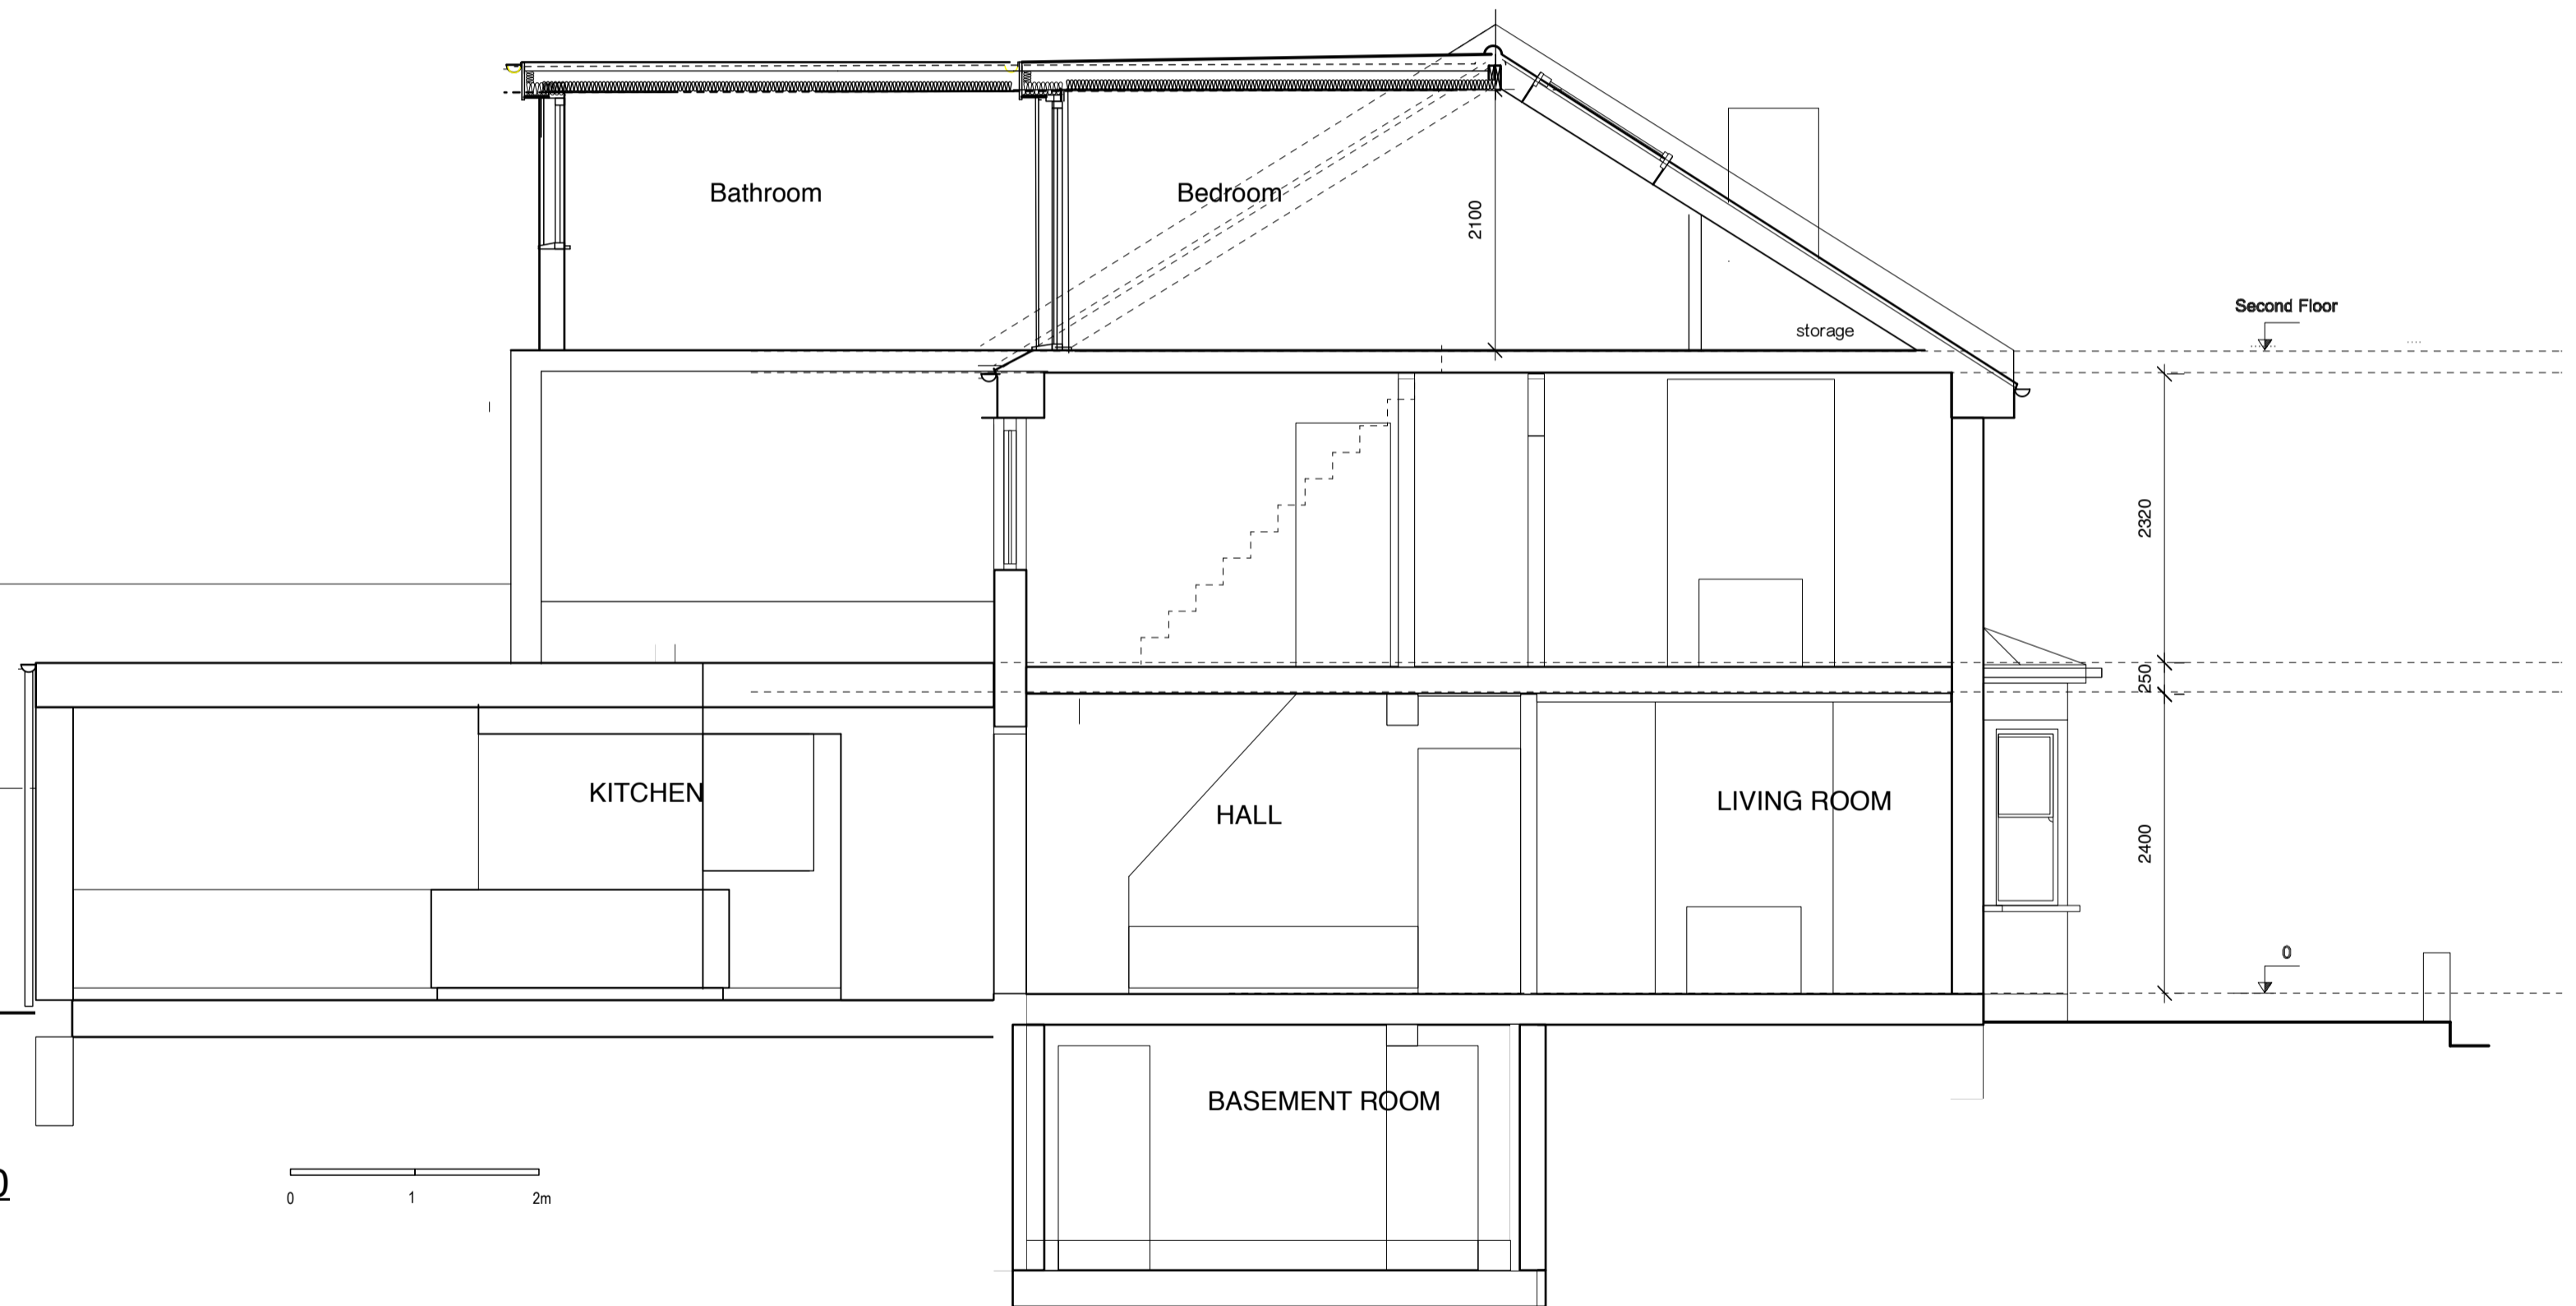

PROPOSED SECTION Y-Y 1:50

stanzadesign
MARVAN COURT, 1 WALDEGRAVE ROAD
TEDDINGTON, TW1 1 8LZ

t: 020 8994 0070 e: all@stanzadesign.co.uk
ARCHITECTURE • INTERIORS • MANAGEMENT

client / job:
71 ST MARGARETS GROVE
TWICKENHAM
TW1 1JG

PROPOSED SECTION YY

scale:
1: 50 @ A3
date:
25-11-24
drawn by:
JK
checked:

job no:
RT2414
dwg. no:
PL06
rev: