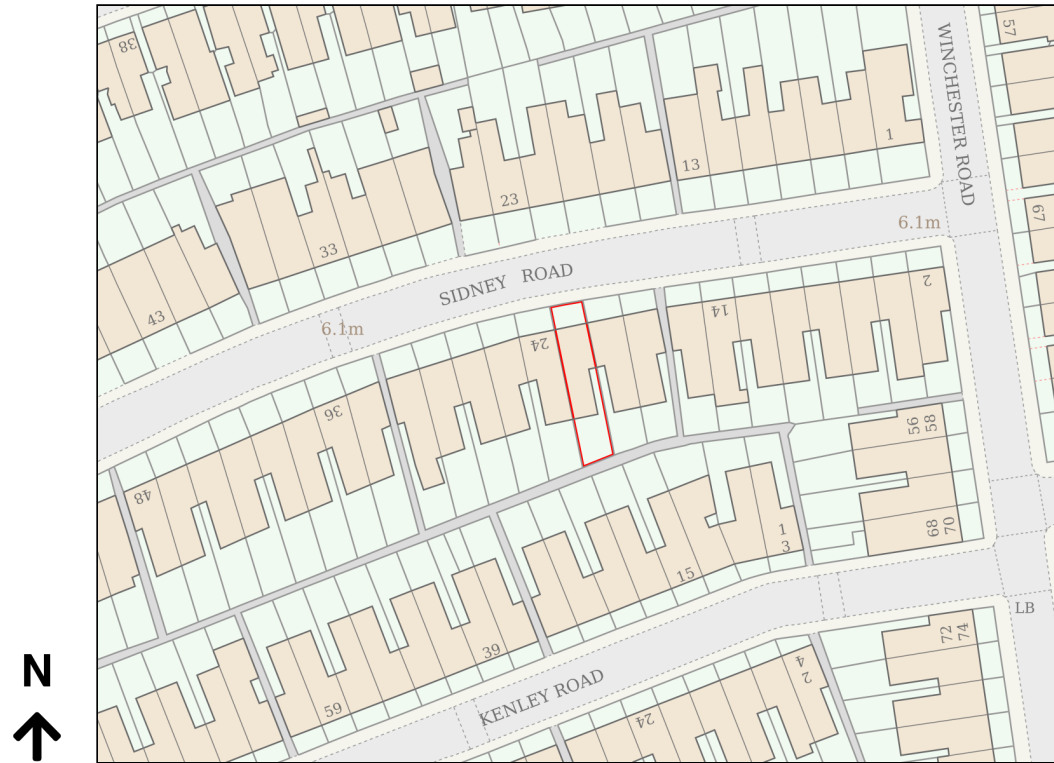

# Location Plan

Site Address: 22a, Sidney Road, Twickenham, TW1 1JR

Date Produced: 20-Dec-2024

Scale: 1:1250 @A4

Planning Portal Reference: PP-13655916v1