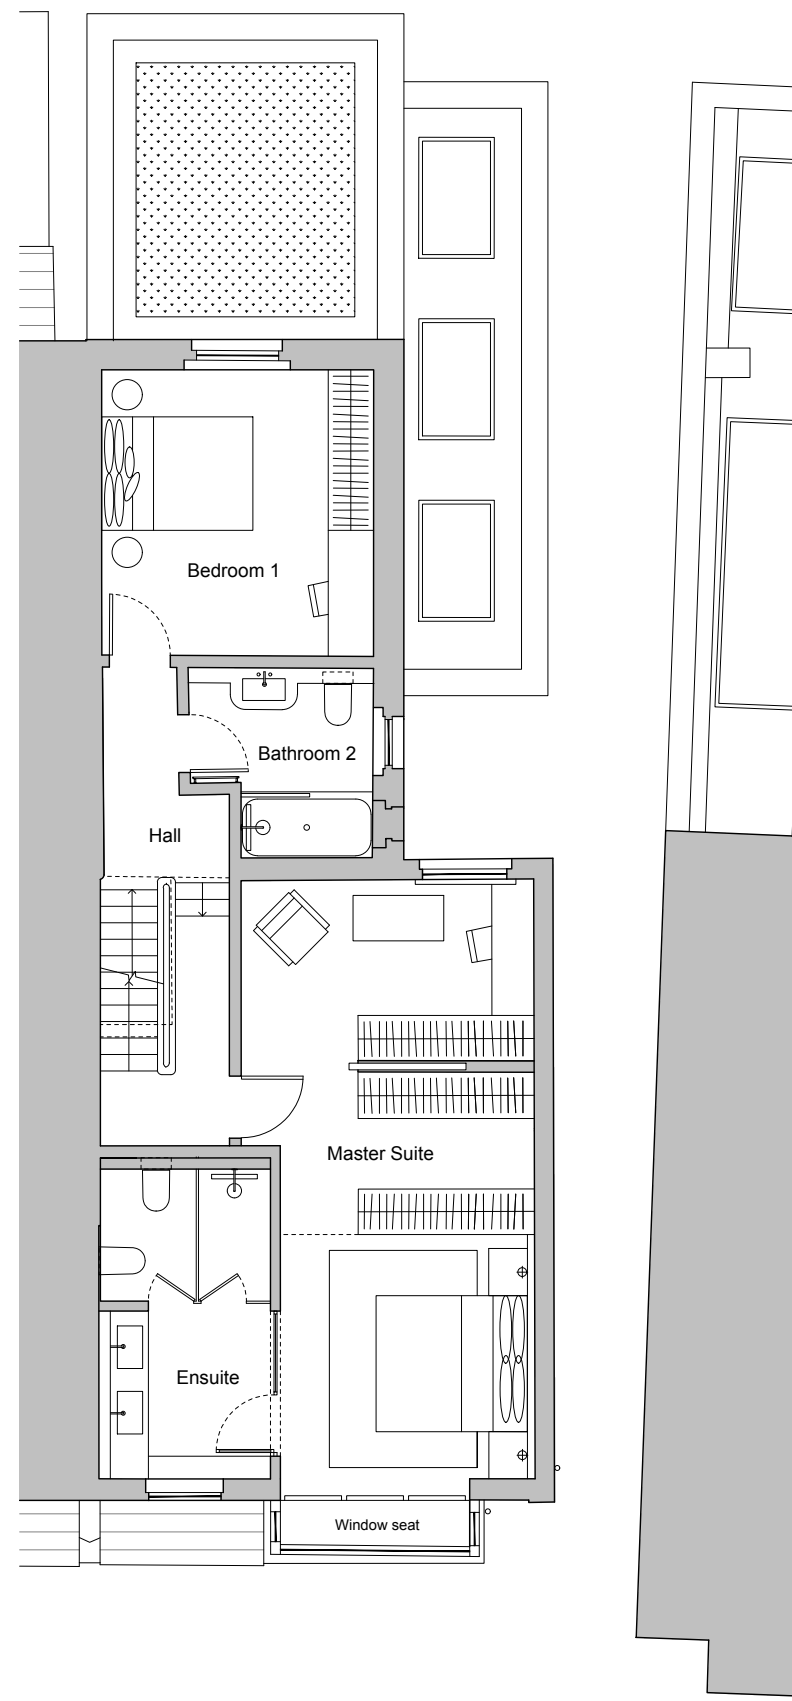

Proposed Ground Floor Plan

Proposed First Floor Plan

Notes

Revisions

A 19.12.24 Planning Application Issue

23 Nassau Road

Proposed Ground and First Floor Plans

Scale: 1:100 @ A3

23NR-PLN-11

Rev: A

*The*  
**Vawdrey**  
**House**