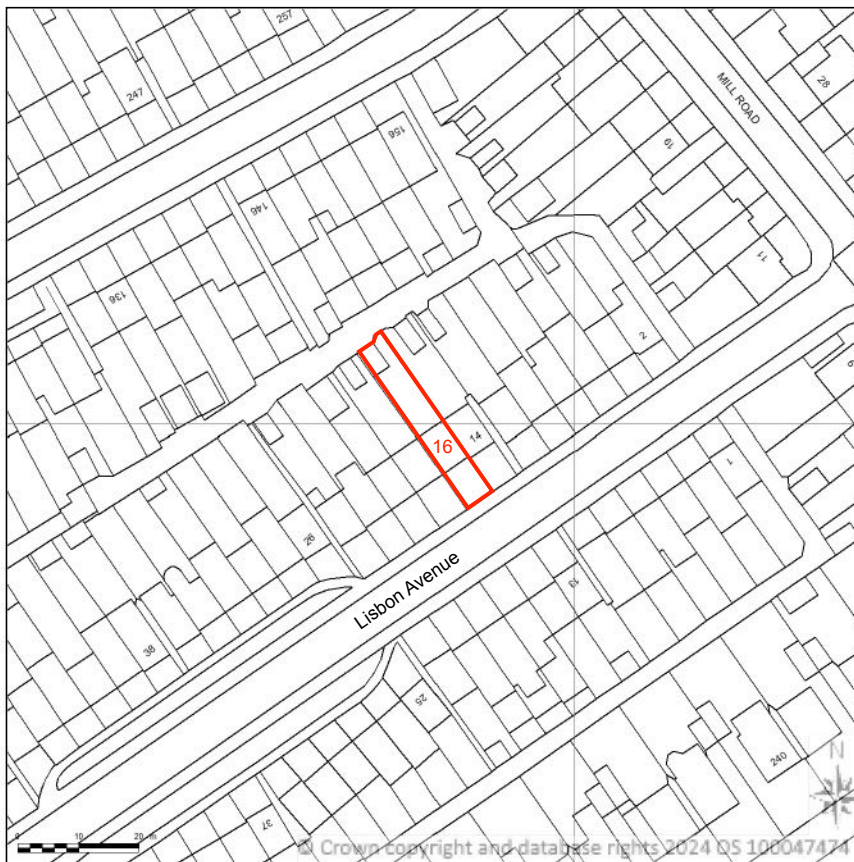

SITE LOCATION PLAN
AREA 2 HA
SCALE: 1:1250 on A4
CENTRE COORDINATES: 514377 , 172698

Supplied by Streetwise Maps Ltd
www.streetwise.net
Licence No: 100047474

PROJECT

LA121

SITE ADDRESS

16 Lisbon Avenue
Twickenham
TW2 5HP

DESCRIPTION

**LOCATION
PLAN**

DRAWING NO

01

SCALE

1:1250 @A4

DRAWN BY
YK | MB

REVISION