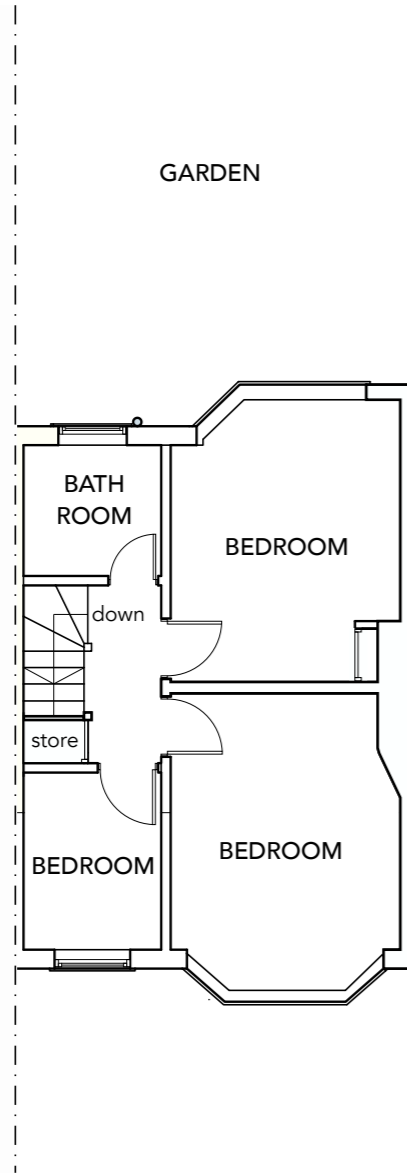

PROJECT

LA121

SITE ADDRESS

16 Lisbon Avenue  
Twickenham  
TW2 5HP

DESCRIPTION

EXISTING  
FLOOR  
PLANS

DRAWING NO

001

SCALE

1:100 @A3

DRAWN BY  
YK | MB

REVISION

A

EXISTING FIRST FLOOR PLAN

EXISTING LOFT FLOOR PLAN

EXISTING ROOF PLAN