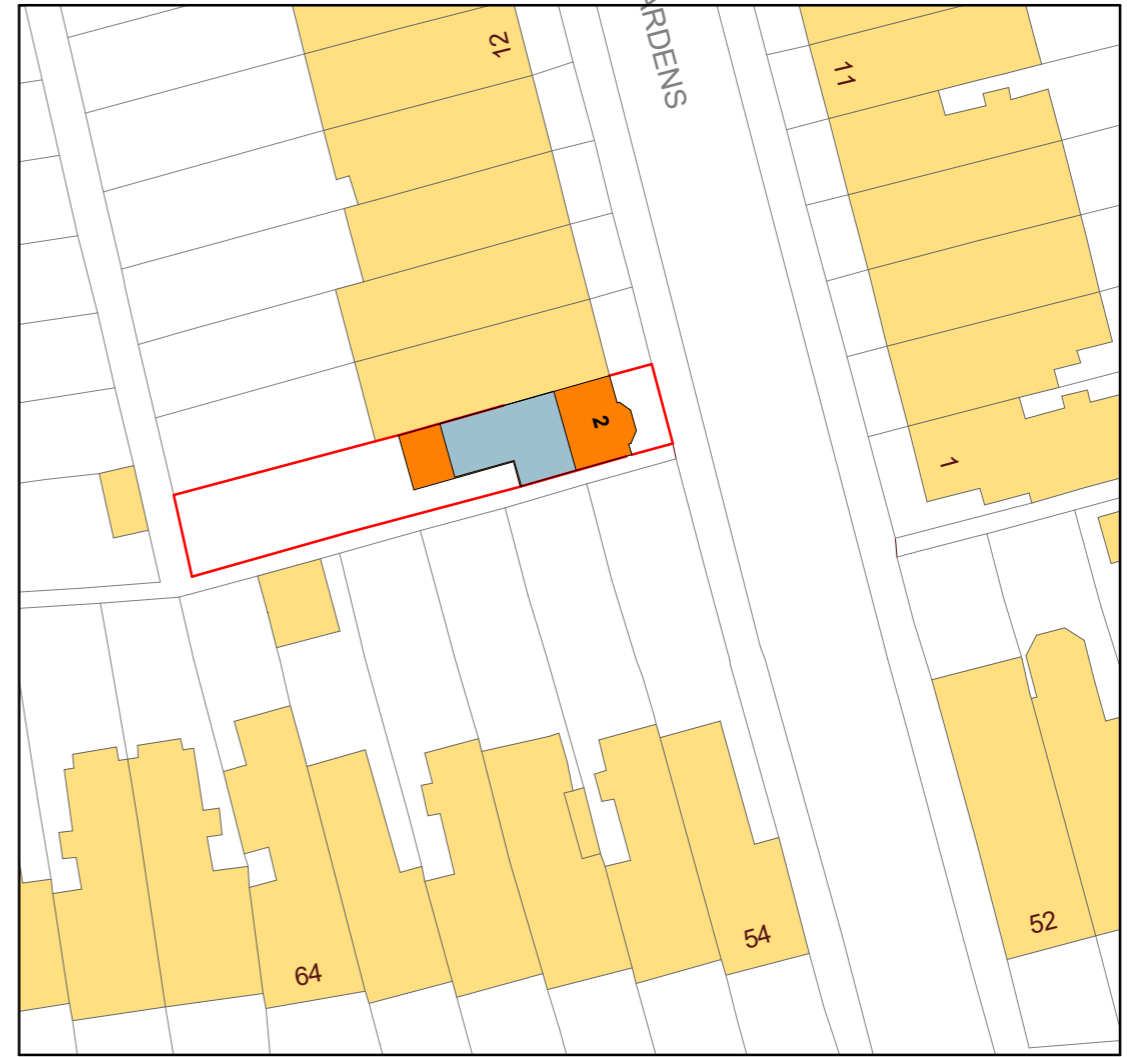

LOCATION PLAN

BLOCK MAP

ALL DIMS IN MILLIMETERS UNLESS NOTED OTHERWISE
DO NOT SCALE EXCEPT FOR PLANNING PURPOSES
IF IN DOUBT - ASK

THIS DRAWING IS CONFIDENTIAL AND IS THE PROPERTY OF
KEENAN PROJECT DESIGNS LTD
© COPYRIGHT

DRAWN BY:
Chibuzo Chinwuko

DRAWING NO:
2891-11

SCALE:
1:1250
1:500

REV:
A