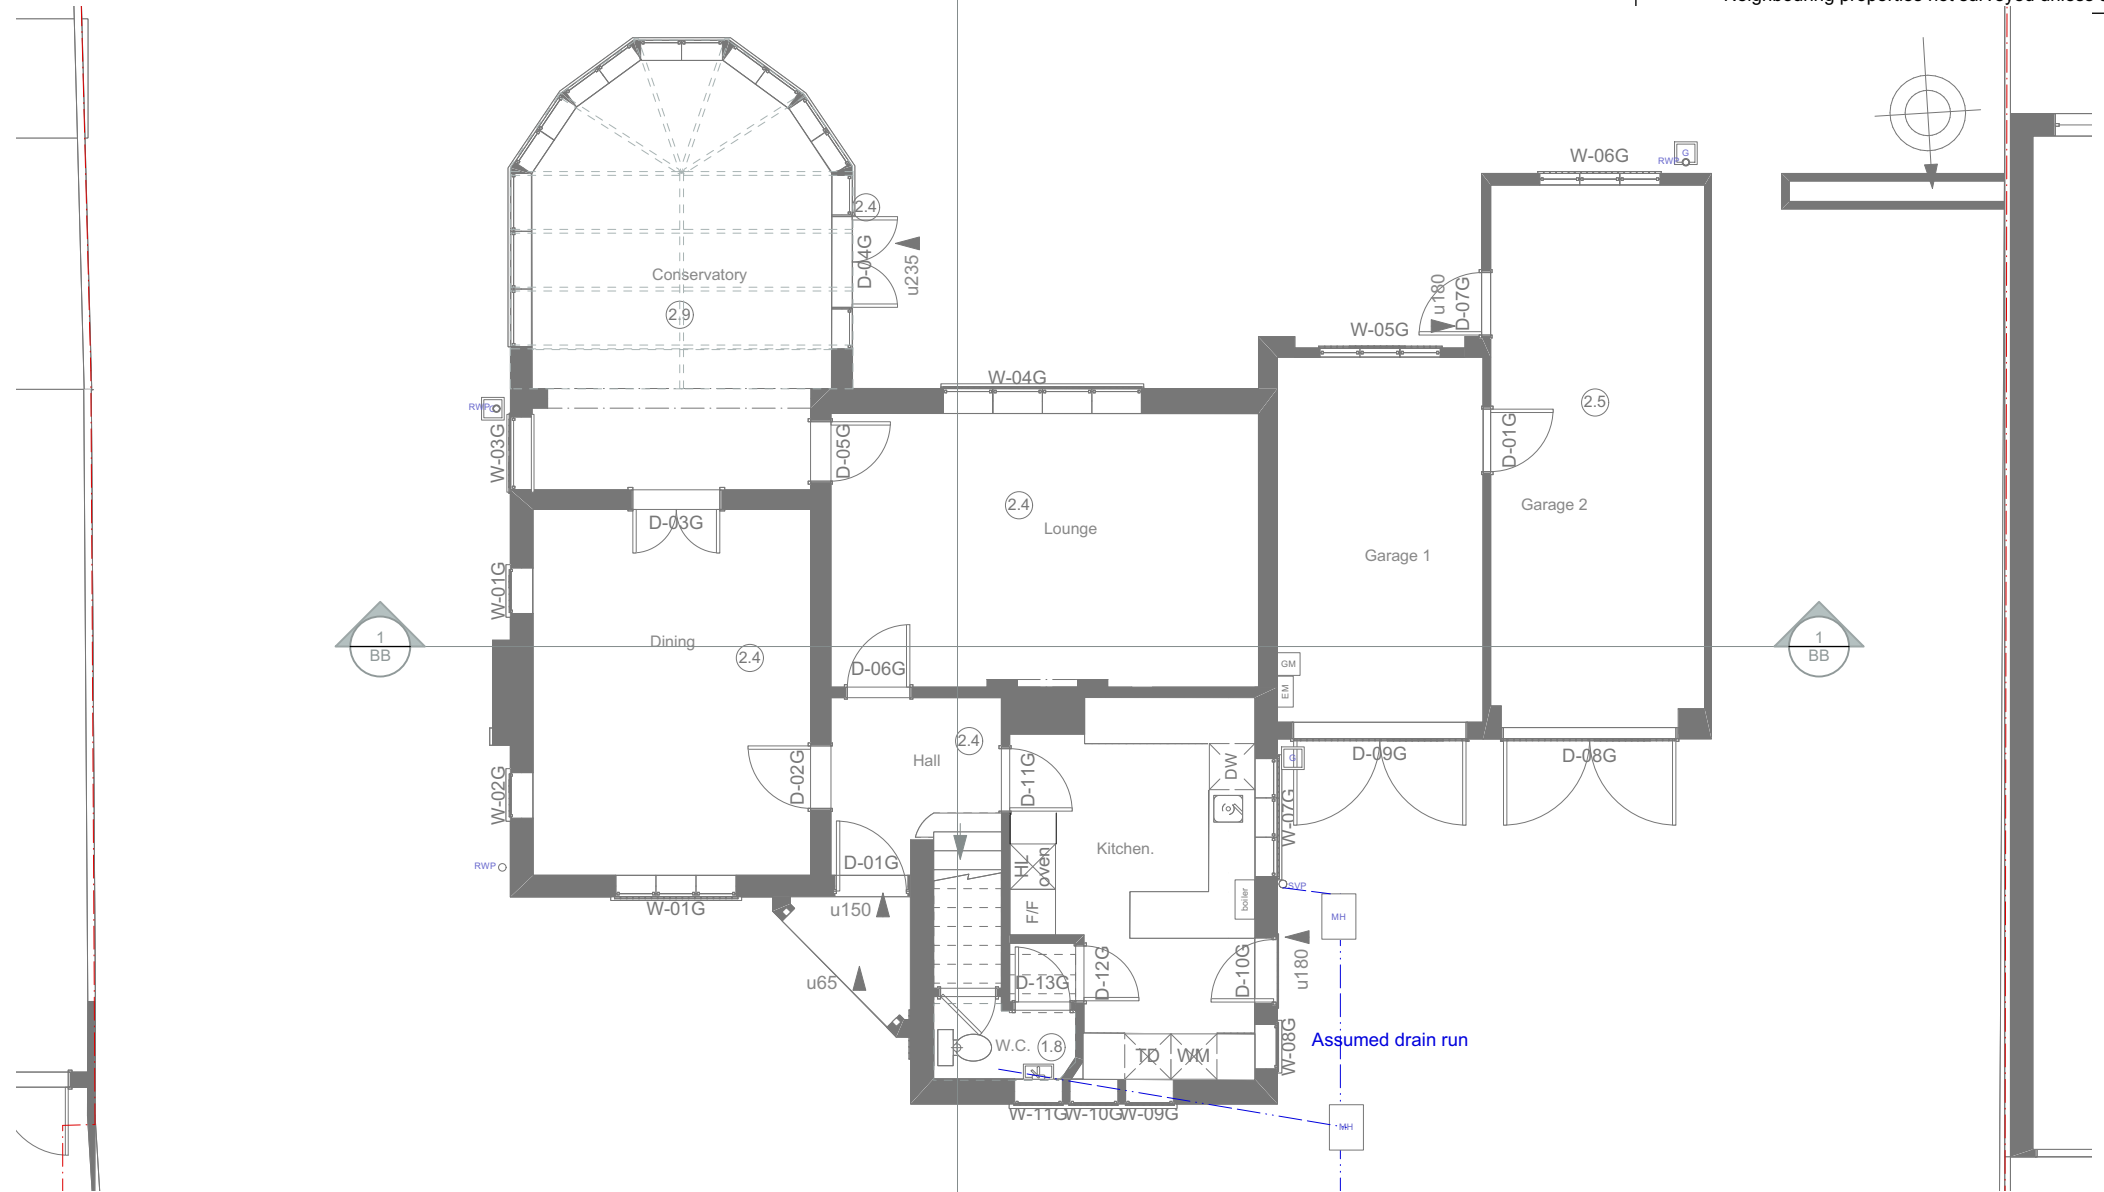

SCALE BAR

GENERAL NOTES: Do not scale from this drawing.
 Dimensions must be checked on site.
 This drawing is copyright of Grainne O'Keeffe Architects.
 This drawing cannot be copied or used in any way without the
 express permission of Grainne O'Keeffe Architects.
 Neighbouring properties not surveyed unless stated

GRÁINNE O'KEEFFE ARCHITECTS LIMITED

Atrium, 36 Broad Lane, Hampton, TW12 3AZ
 020 8941 1061 07976 389970
 grainnearch@btopenworld.com
www.gokarchitects.co.uk

Job Name
37 Acacia

Drawing Name
Ground Plan Existing

Job No
2024 - 10

Dwg No Scale
02 1:100

Revisions

Rev No
 Last Edited:
6/8/24
10:48:13