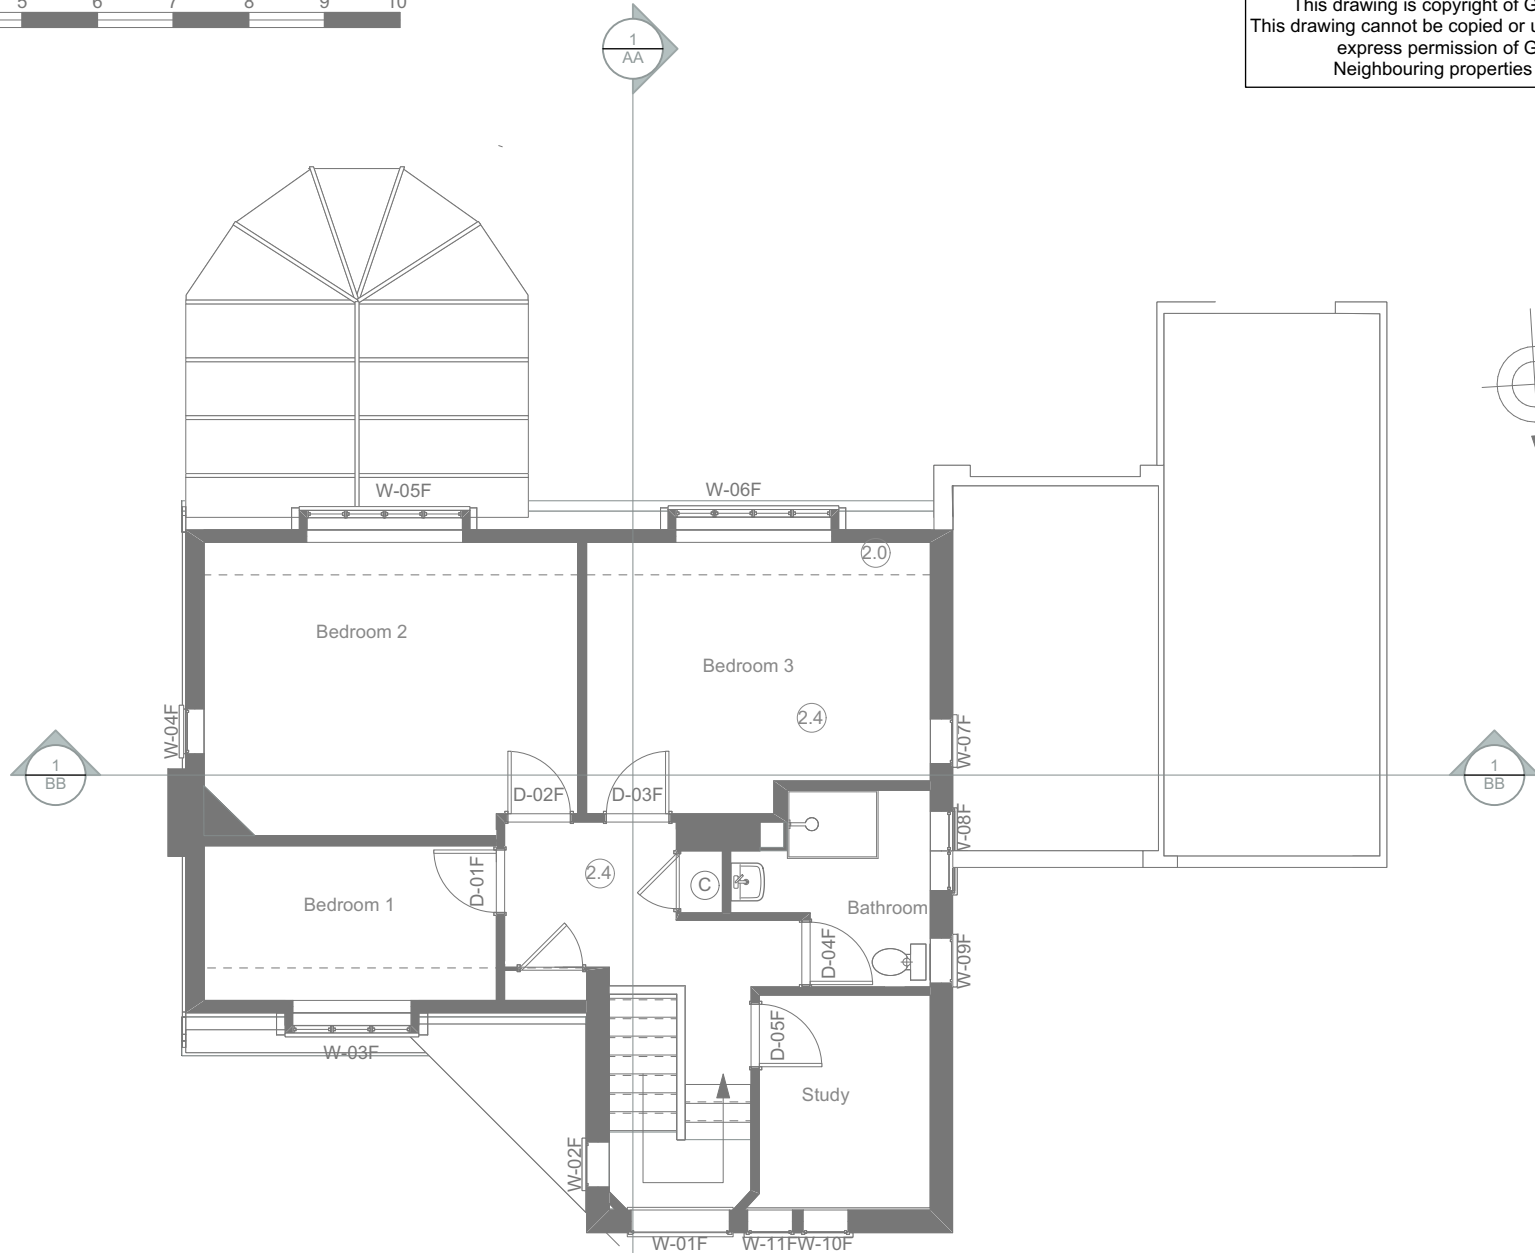

SCALE BAR

GENERAL NOTES: Do not scale from this drawing.
 Dimensions must be checked on site.
 This drawing is copyright of Grainne O'Keeffe Architects.
 This drawing cannot be copied or used in any way without the
 express permission of Grainne O'Keeffe Architects.
 Neighbouring properties not surveyed unless stated

Job No
2024 - 10

Dwg No
03

Scale
1:100

Revisions

Rev No

Last Edited:
6/8/24
10:48:15