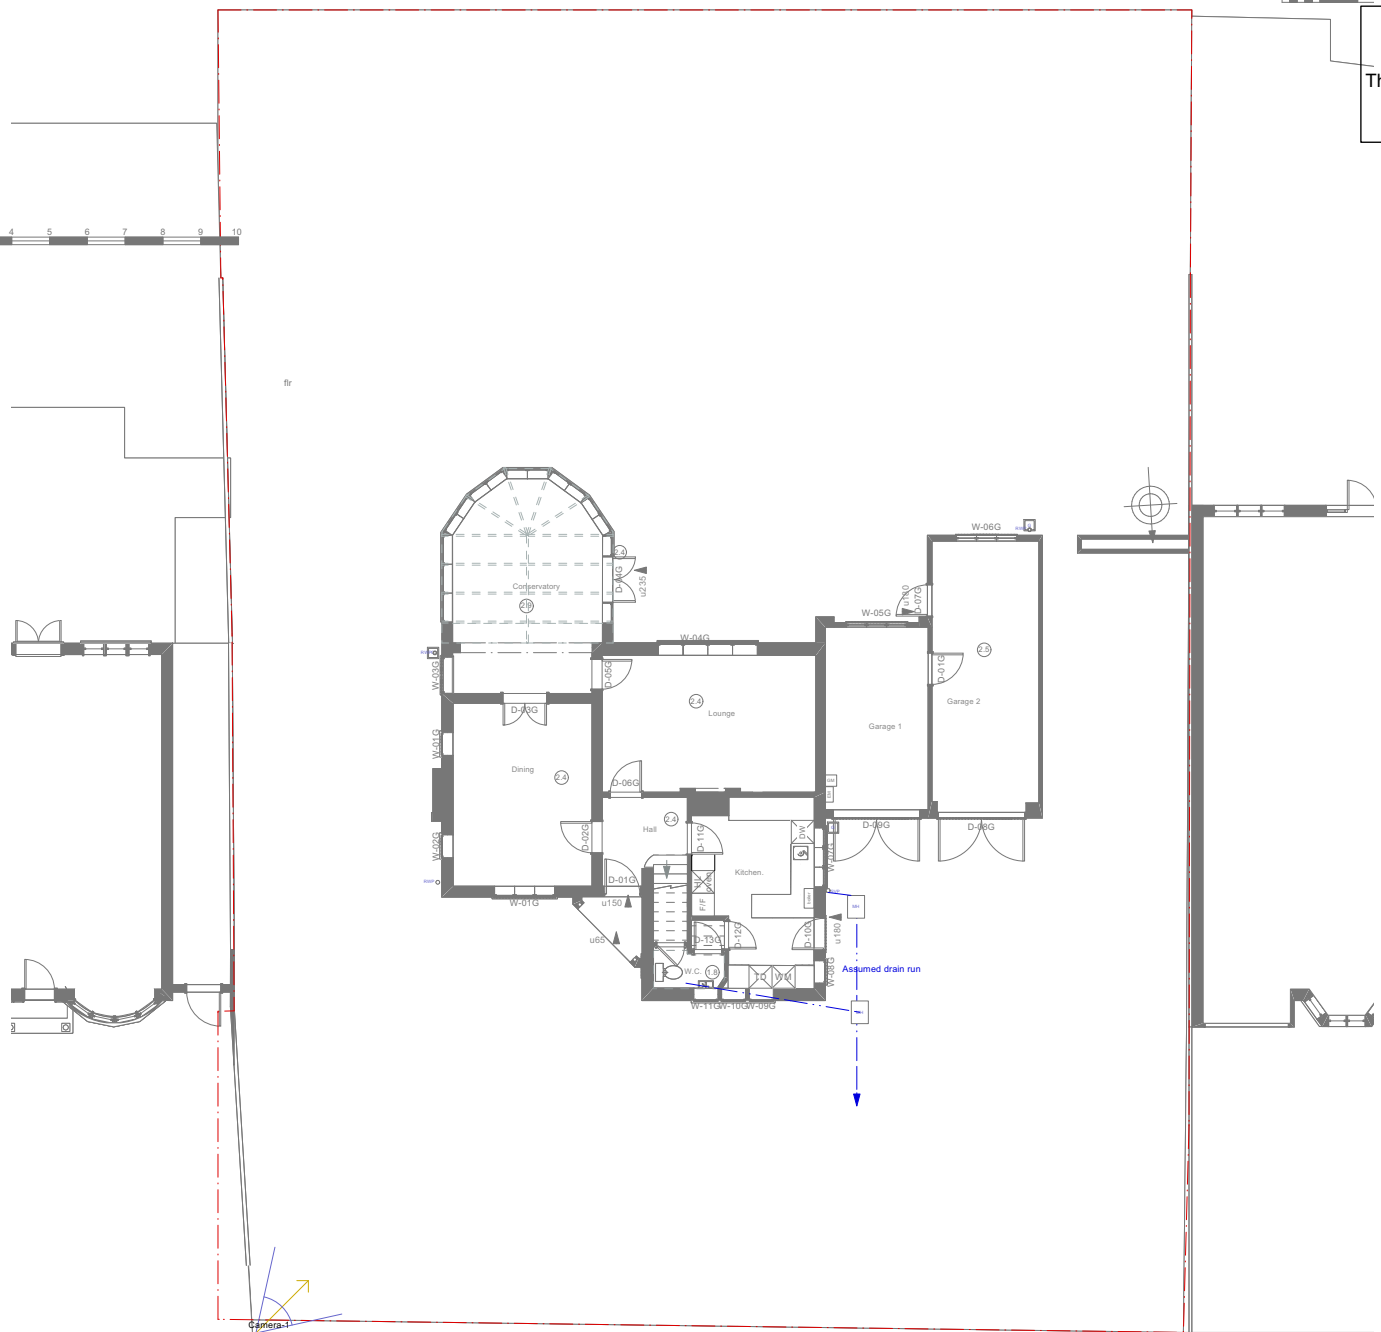

GRÁINNE O'KEEFFE ARCHITECTS LIMITED
 Atrium, 36 Broad Lane, Hampton, TW12 3AZ
 020 8941 1061 07976 389970
 grainnearch@btopenworld.com
www.gokarchitects.co.uk

Job Name
37 Acacia Road

Drawing Name
Site Plan Existing

Job No
2024 - 10

Dwg No
01

Scale
1:200

| Revisions | |
|-----------|--|
| | |

Rev No

Last Edited:
6/8/24
10:48:10