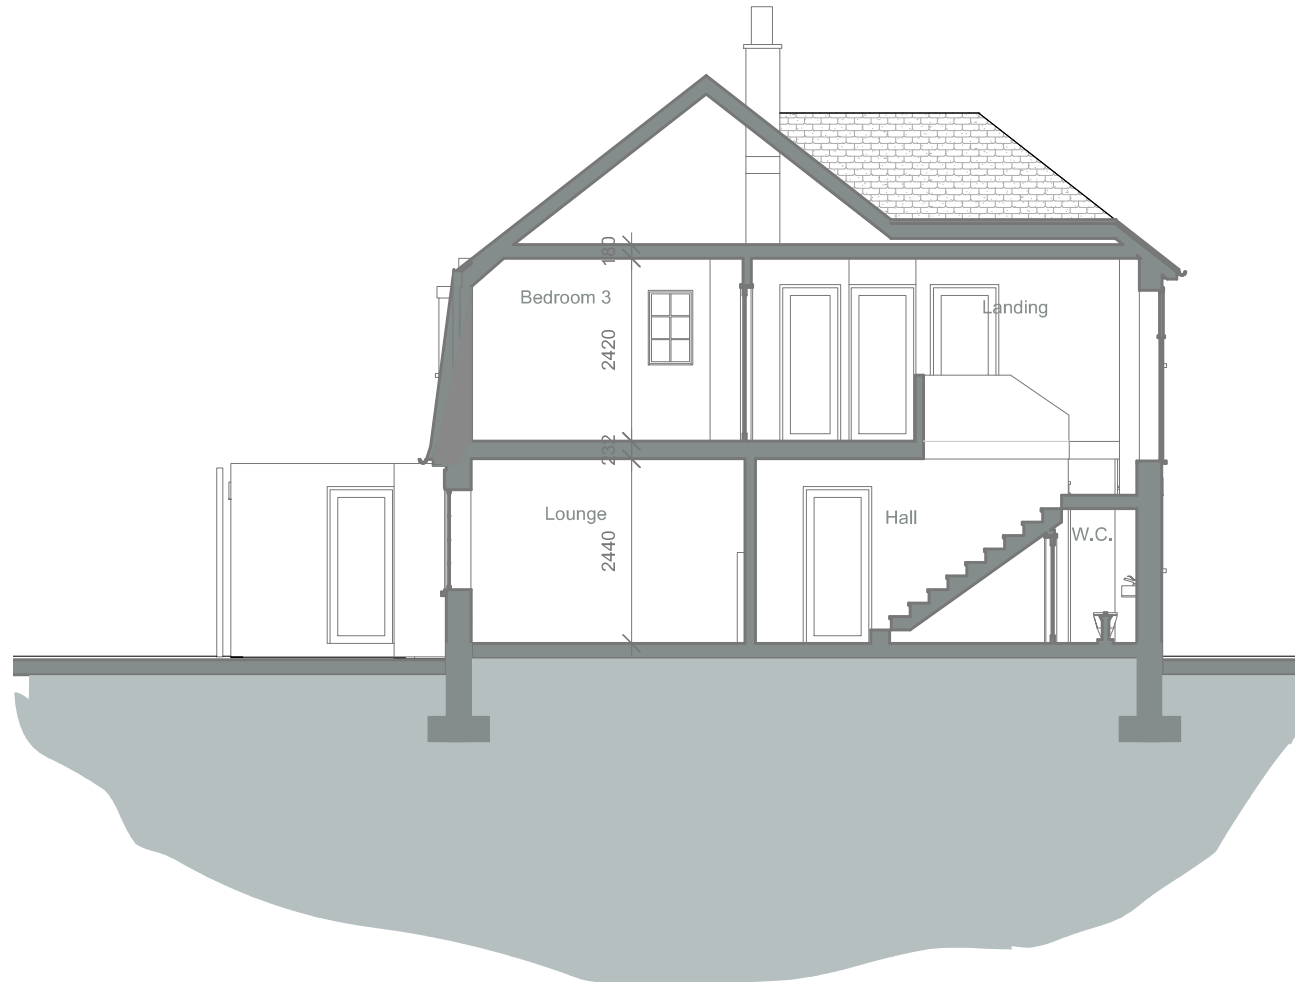

SCALE BAR

GENERAL NOTES: Do not scale from this drawing.
Dimensions must be checked on site.
This drawing is copyright of Grainne O'Keeffe Architects.
This drawing cannot be copied or used in any way without the
express permission of Grainne O'Keeffe Architects.
Neighbouring properties not surveyed unless stated

Job No
2024 - 10

Dwg No Scale
09 1:100

Revisions
Rev A 091024

Rev No
A

Last Edited:
**9/10/24
14:57:38**