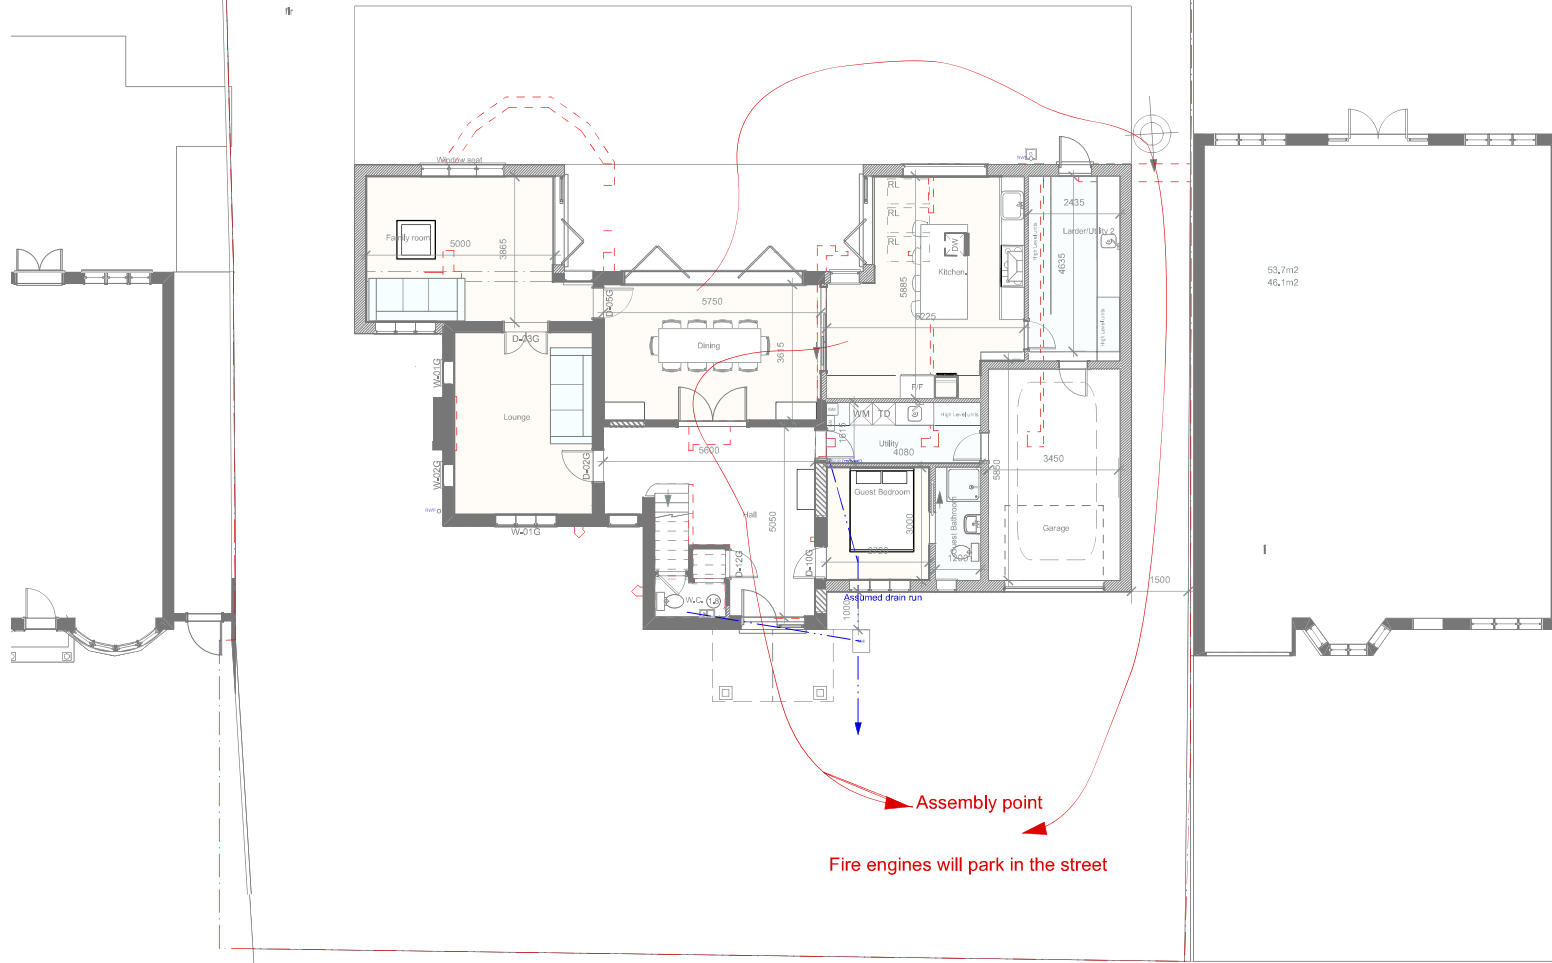

0 1 2 3 4 5 6 7

SCALE BAR
 0 1 2 3 4 5 6 7 8 9 10

GRÁINNE O'KEEFFE ARCHITECTS LIMITED
 Atrium, 36 Broad Lane, Hampton, TW12 3AZ
 020 8941 1061 07976 389970
 grainnearch@btopenworld.com
www.gokarchitects.co.uk

Job Name
37 Acacia Road

Drawing Name
Fire Safety diagram

Job No
2024 - 10

Dwg No
12B

Scale
1:200

Revisions

Rev No
B

Last Edited:
17/12/24
11:54:20