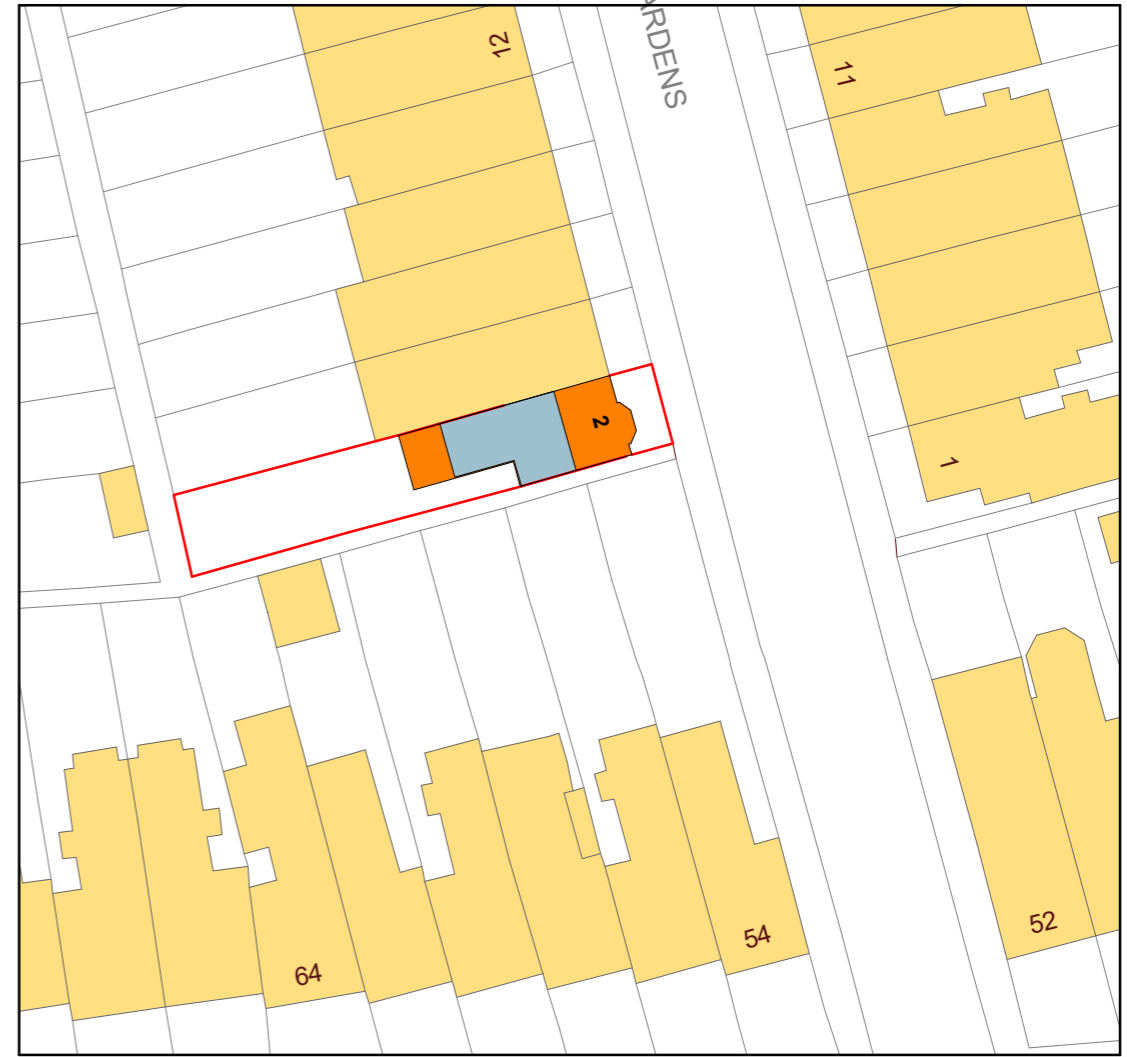

LOCATION PLAN

BLOCK MAP

ALL DIMS IN MILLIMETERS UNLESS NOTED OTHERWISE
DO NOT SCALE EXCEPT FOR PLANNING PURPOSES
IF IN DOUBT - ASK

THIS DRAWING IS CONFIDENTIAL AND IS THE PROPERTY OF
KEENAN PROJECT DESIGNS LTD
© COPYRIGHT

DRAWN BY:
Chibuzo Chinwuko

DRAWING NO:
2891-11

SCALE:
1:1250
1:500

REV:
A