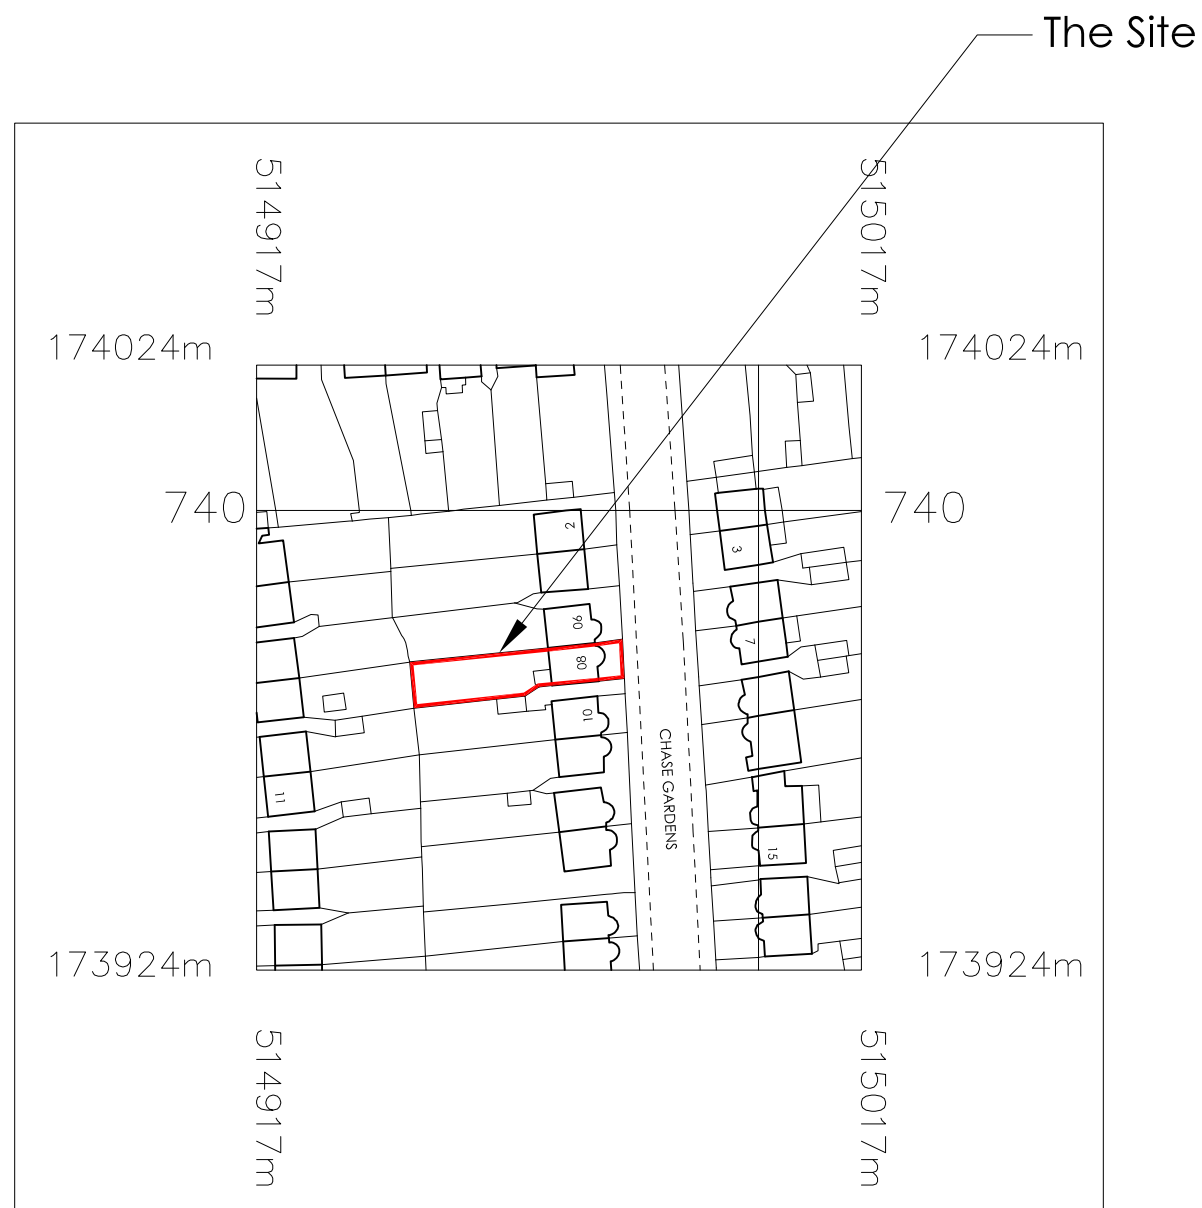

ARTHUR ARCHITECTS
RIBA Chartered Architect
84 Manor Grove, Richmond TW9 4QF
tel: 07765 956 421 fax: 020 8288 1410
email: design@arthur-architects.com

Project
30 Chase Gardens, Twickenham

Title
Site Location Plan

Scale 1:1250 @ A3	Date Nov 24	Drawn by AA
Job Number 1066	Drawing Number 000	Revision