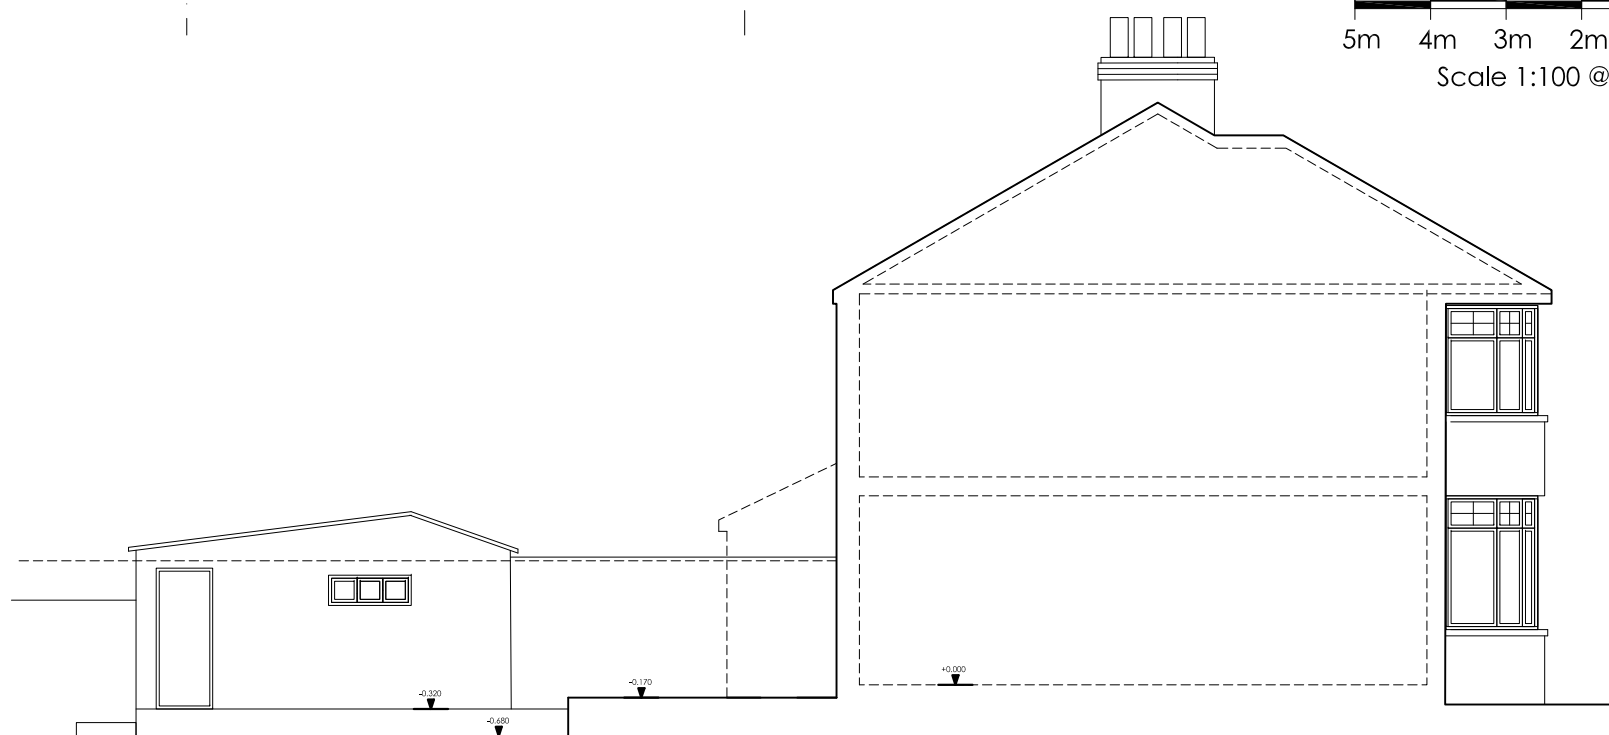

Rear Elevation

ARTHUR ARCHITECTS
RIBA Chartered Architect
84 Manor Grove, Richmond TW9 4QF
tel: 07765 956 421 fax: 020 8288 1410
email: design@arthur-architects.com

Project
30 Chase Gardens, Twickenham

Title
Existing Elevations

Scale 1:100 @ A3	Date Nov 24	Drawn by AA
Job Number 1066	Drawing Number 001	Revision