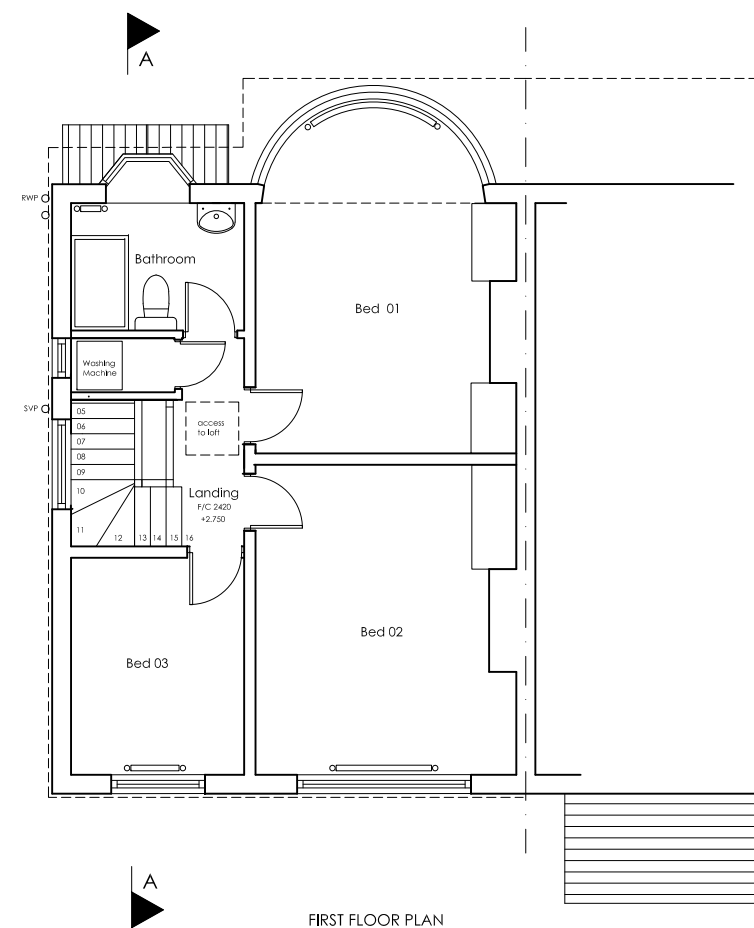

ARTHUR ARCHITECTS
RIBA Chartered Architect
84 Manor Grove, Richmond TW9 4QF
tel: 07765 956 421 fax: 020 8288 1410
email: design@arthur-architects.com

Project
30 Chase Gardens, Twickenham

Title
Existing Plans
Ground & First Floor

Scale 1:100 @ A3	Date Nov 24	Drawn by AA
Job Number 1066	Drawing Number 002	Revision