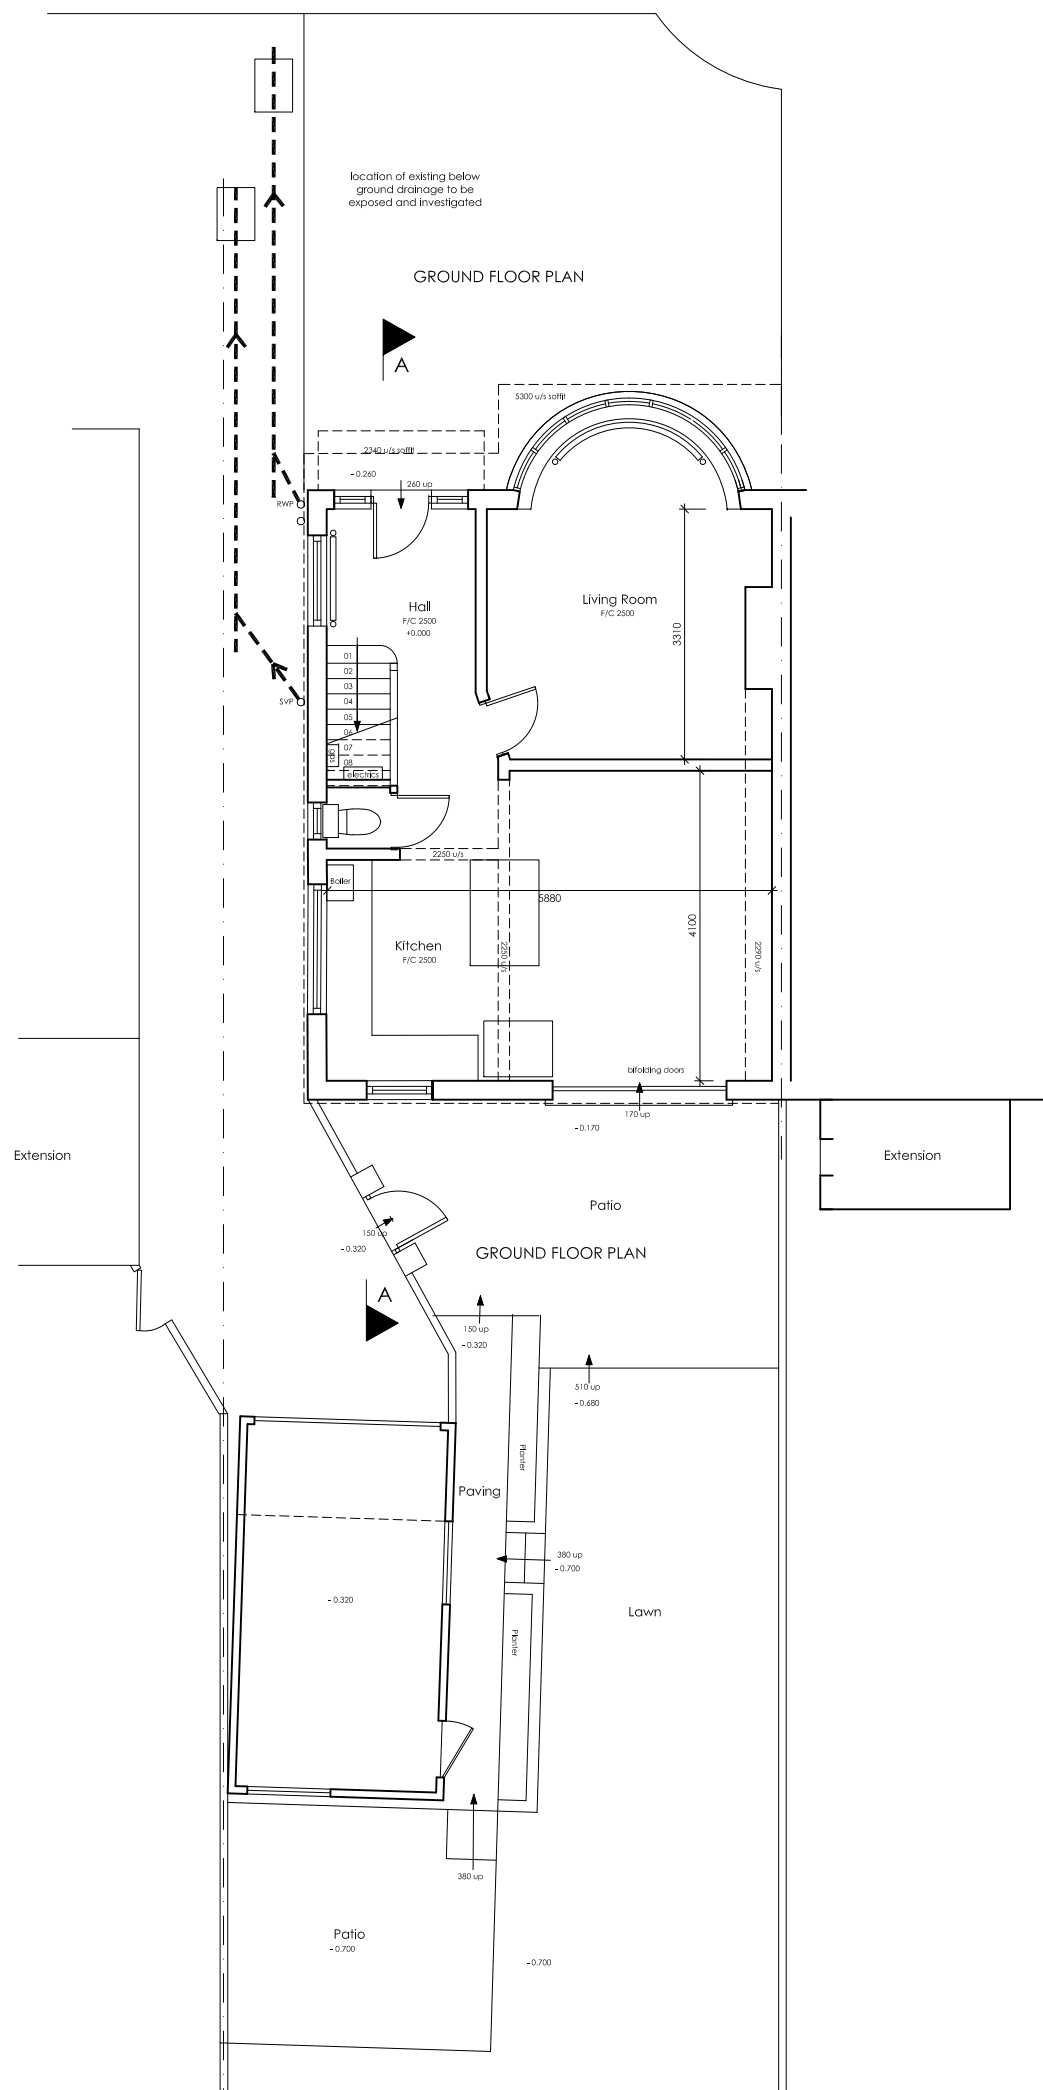

ARTHUR ARCHITECTS
RIBA Chartered Architect
84 Manor Grove, Richmond TW9 4QF
tel: 07765 956 421 fax: 020 8288 1410
email: design@arthur-architects.com

Project
30 Chase Gardens, Twickenham

Title
Existing Plans
Ground & First Floor

Scale 1:100 @ A3	Date Nov 24	Drawn by AA
Job Number 1066	Drawing Number 002	Revision