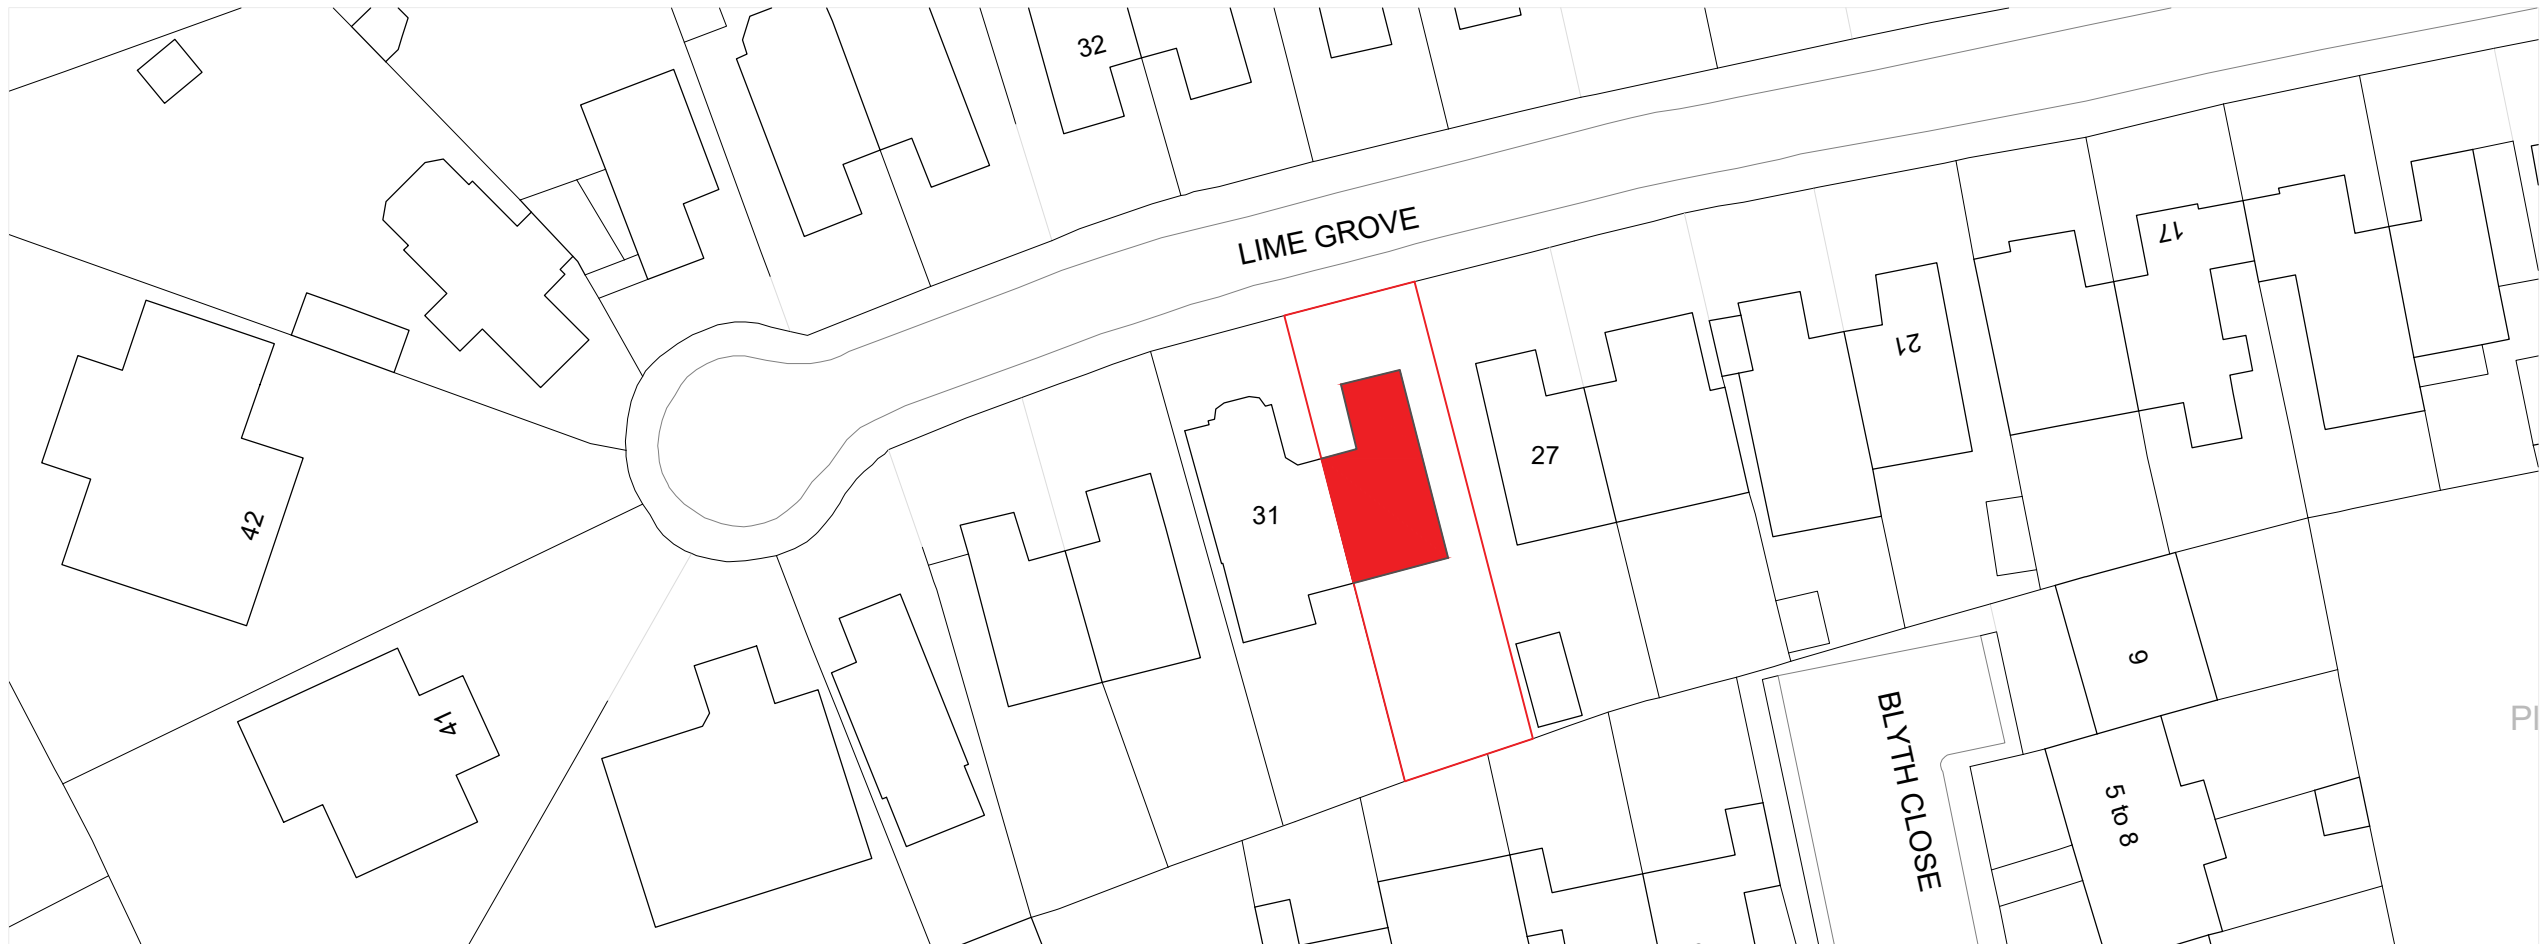

0 12500 37500 Site Location Plan
1:1250 @ A3

0 12500 37500 Block Plan
1:500 @ A3

NOTES:
All dimensions to be confirmed on site
Designer to be informed of any discrepancies before any
action is taken.
This drawing is copyright ©121 Collective Limited

PROJECT:
29 LIME GROVE
Twickenham
TW1 1EL
England

DRAWING TITLE:
Existing Site Location and Block Plan

PROJECT NO.: 074	DRAWING NO.: Site_PL	REVISION: A
----------------------------	--------------------------------	-----------------------