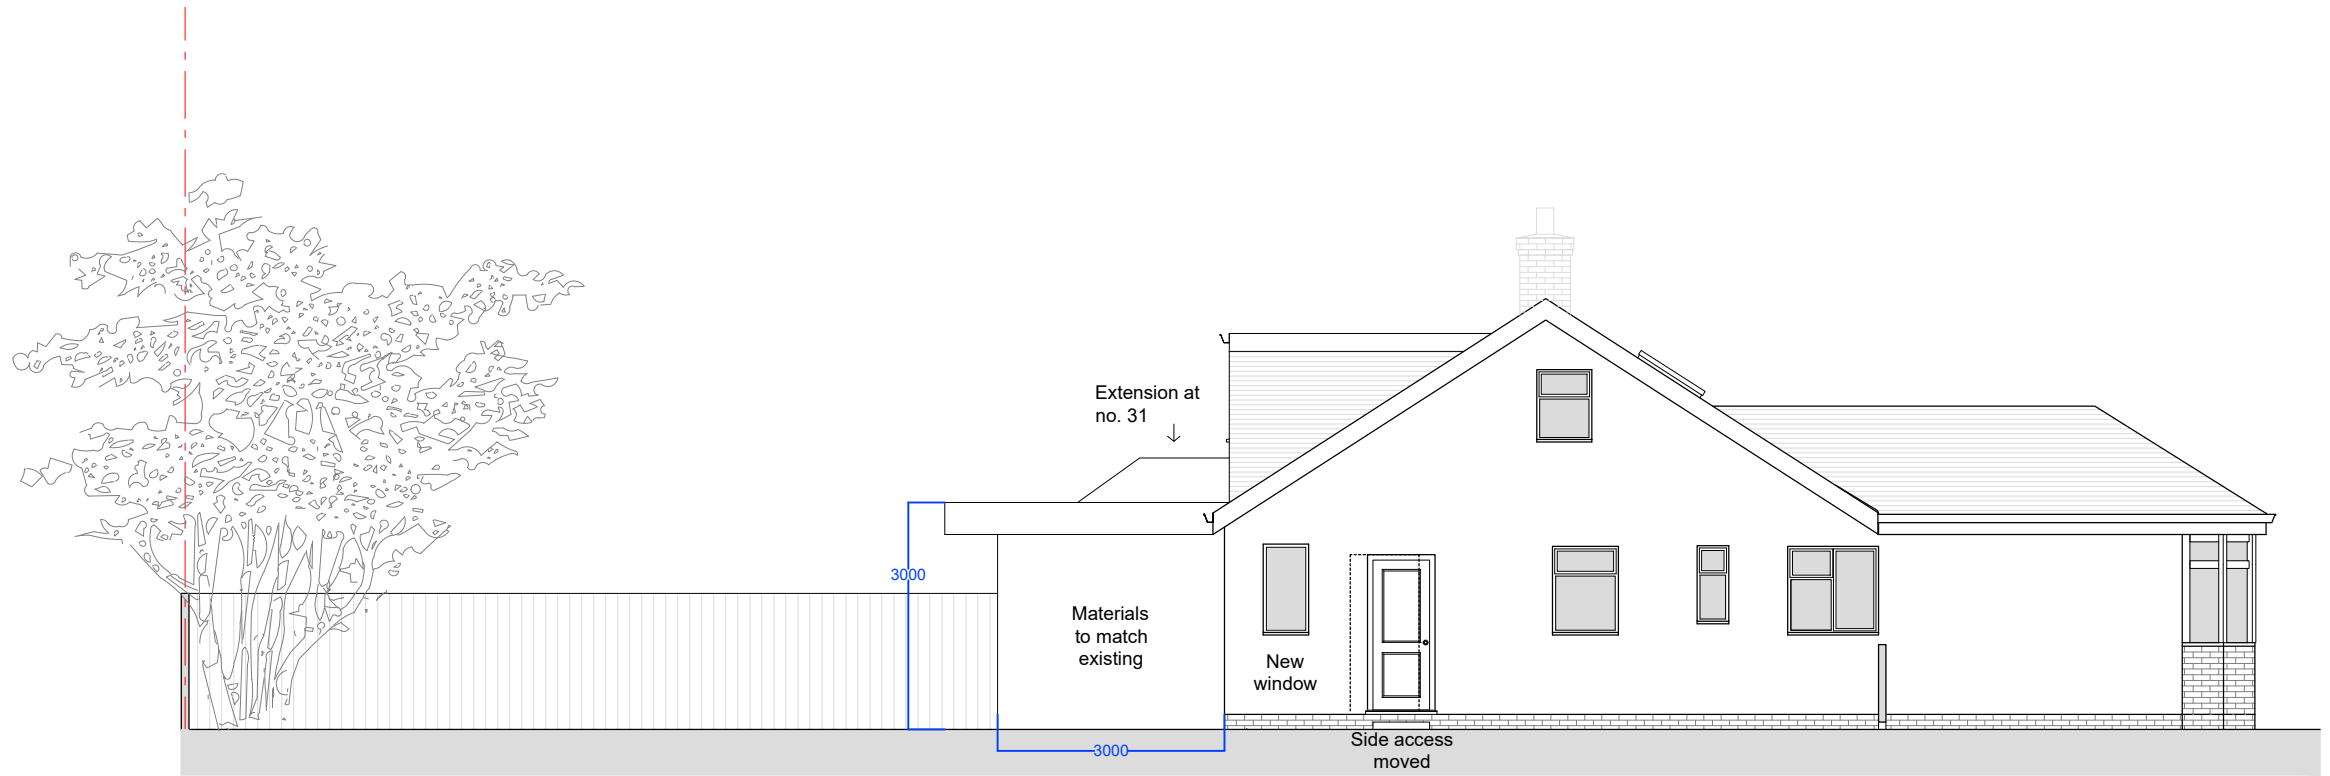

NOTES:
 All dimensions to be confirmed on site
 Designer to be informed of any discrepancies before any
 action is taken.
 This drawing is copyright ©121 Collective Limited

Existing

Proposed

PROJECT:
29 LIME GROVE
 Twickenham
 TW1 1EL
 England

DRAWING TITLE:
Existing and Proposed Side Elevation

PROJECT NO.:	DRAWING NO.:	REVISION:
074	74_PL_003	A

SCALE:	DATE:	DRAWN BY:	CHECKED BY:
1:100@A3	DEC' 24	ARL	ME

A: Tolworth Main Allotments,
 Surbiton, KT6
 E: madoka@121collective.com
 M: 07402232736
 W: www.121collective.com