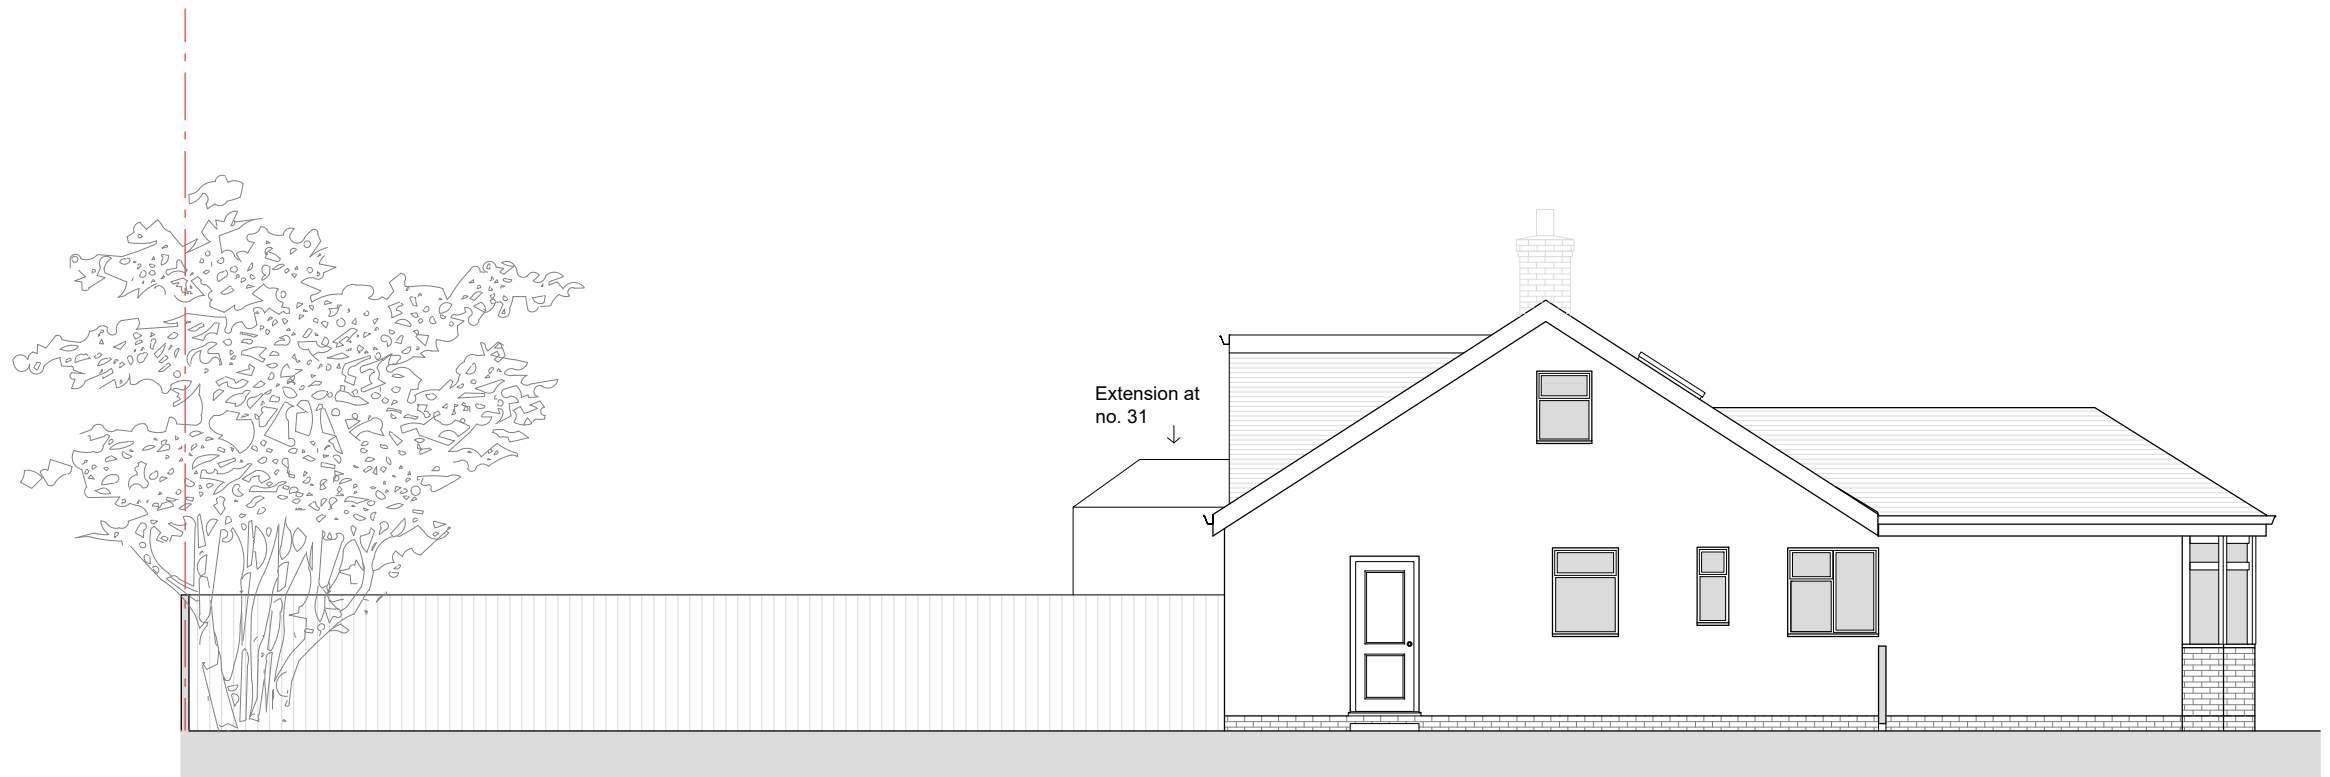

NOTES:
 All dimensions to be confirmed on site
 Designer to be informed of any discrepancies before any
 action is taken.
 This drawing is copyright ©121 Collective Limited

Existing

Proposed

PROJECT:
29 LIME GROVE
 Twickenham
 TW1 1EL
 England

DRAWING TITLE:
Existing and Proposed Side Elevation

PROJECT NO.:	DRAWING NO.:	REVISION:
074	74_PL_003	A

SCALE:	DATE:	DRAWN BY:	CHECKED BY:
1:100@A3	DEC' 24	ARL	ME

A: Tolworth Main Allotments,
 Surbiton, KT6
 E: madoka@121collective.com
 M: 07402232736
 W: www.121collective.com