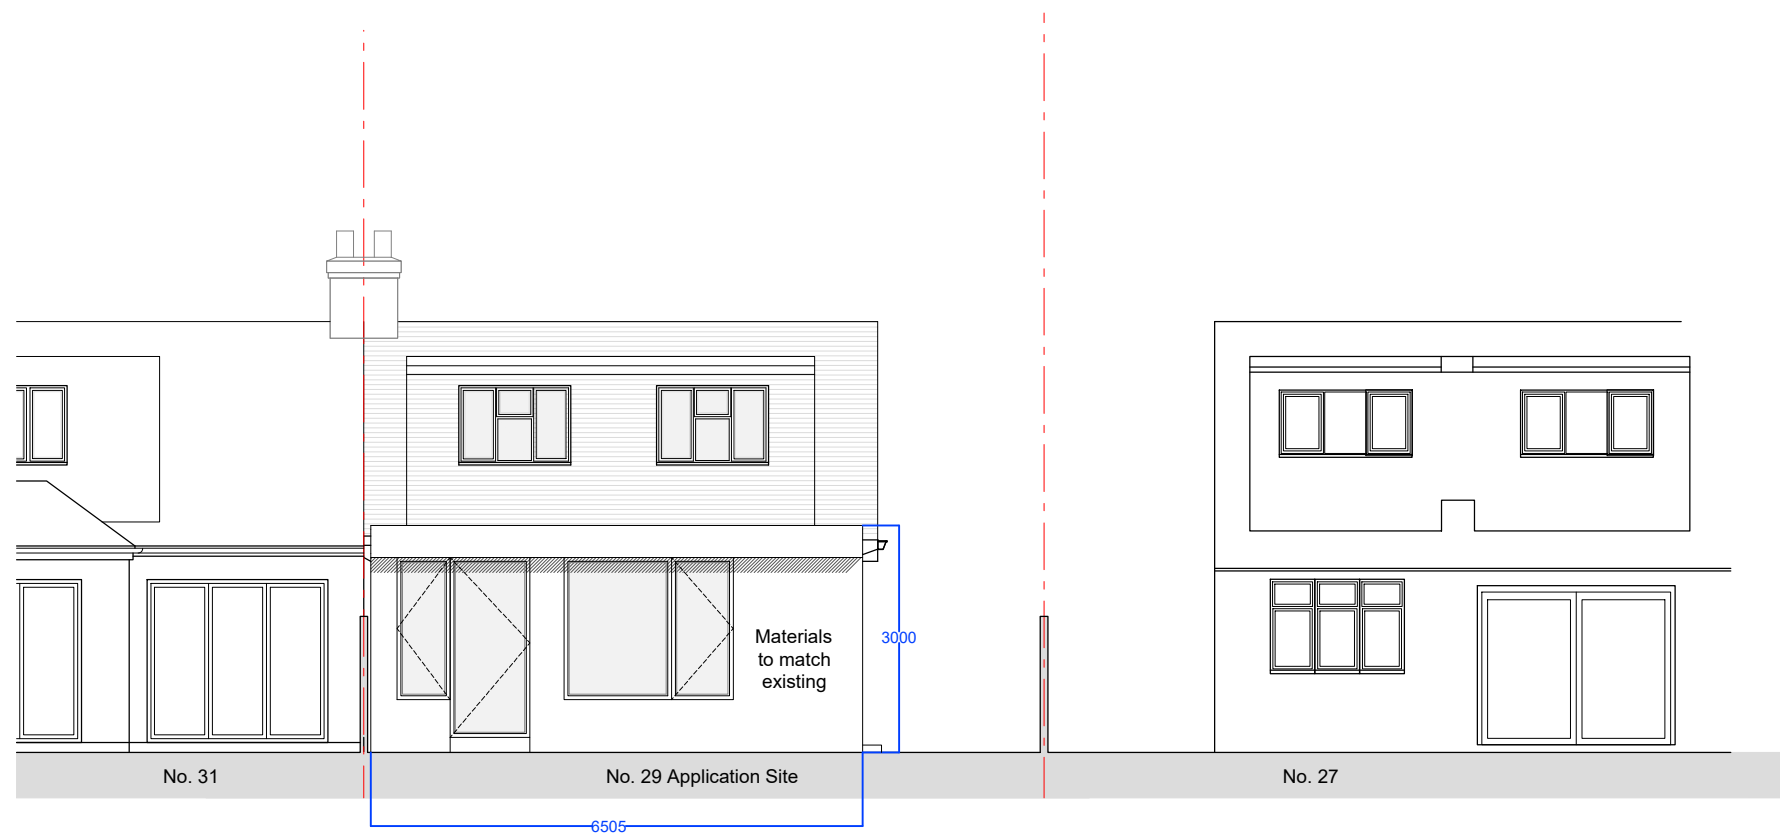

NOTES:
 All dimensions to be confirmed on site
 Designer to be informed of any discrepancies before any
 action is taken.
 This drawing is copyright ©121 Collective Limited

Existing

Proposed

PROJECT:
29 LIME GROVE
 Twickenham
 TW1 1EL
 England

DRAWING TITLE:
Existing and Proposed Rear Elevation

PROJECT NO.:	DRAWING NO.:	REVISION:
074	74_PL_031	A

SCALE:	DATE:	DRAWN BY:	CHECKED BY:
1:100@A3	DEC' 24	ARL	ME

A: Tolworth Main Allotments,
 Surbiton, KT6
 E: madoka@121collective.com
 M: 07402232736
 W: www.121collective.com