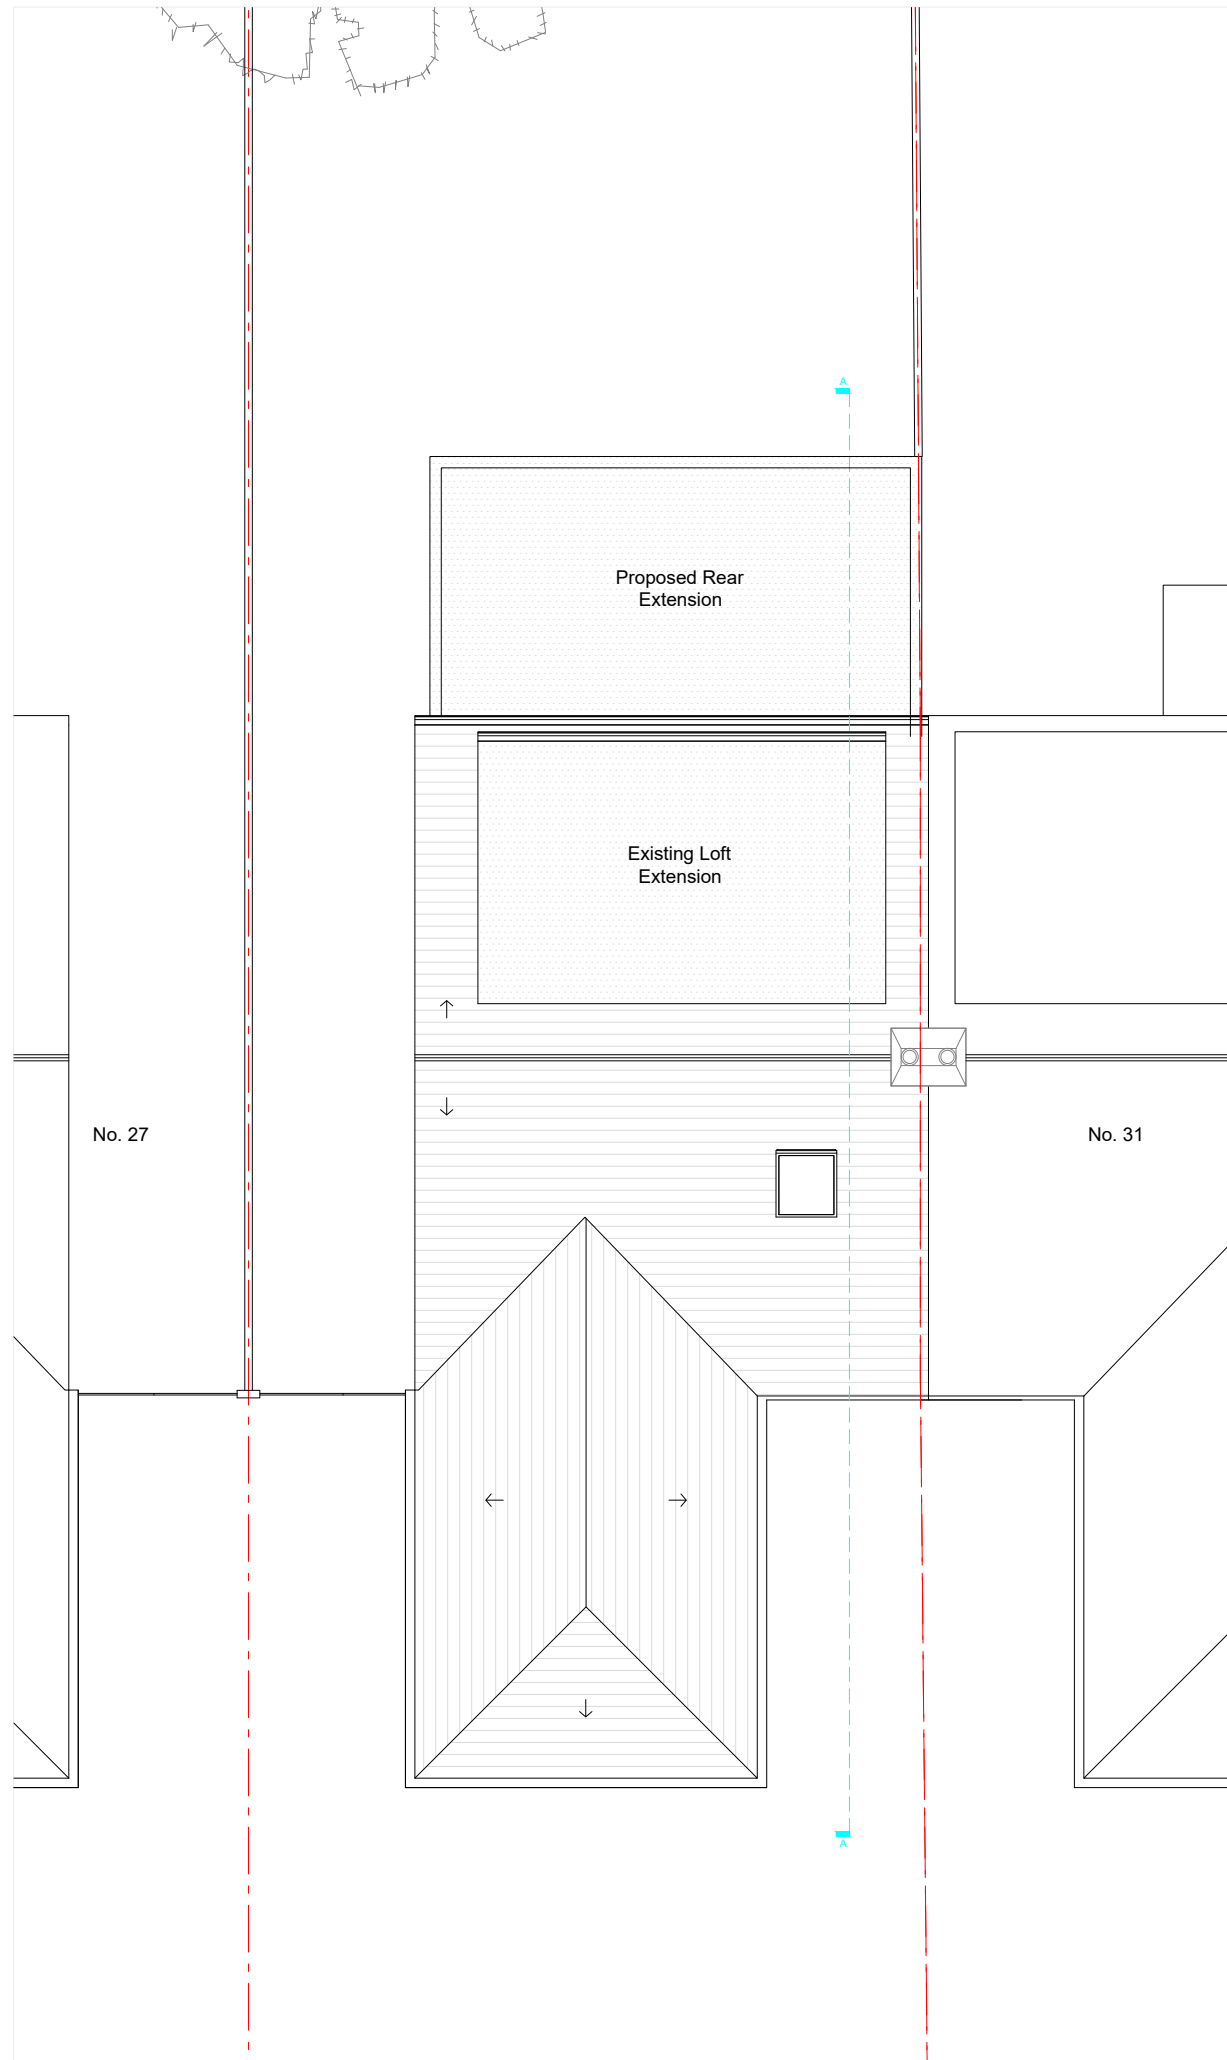

Existing

Proposed

NOTES:
 All dimensions to be confirmed on site
 Designer to be informed of any discrepancies before any
 action is taken.
 This drawing is copyright ©121 Collective Limited

PROJECT:
29 LIME GROVE
 Twickenham
 TW1 1EL
 England

DRAWING TITLE:
Existing and Proposed Roof Plan

PROJECT NO.: 074	DRAWING NO.: 74_PL_004	REVISION: A
----------------------------	----------------------------------	-----------------------

SCALE: 1:100@A3	DATE: DEC' 24	DRAWN BY: ARL	CHECKED BY: ME
---------------------------	-------------------------	-------------------------	--------------------------