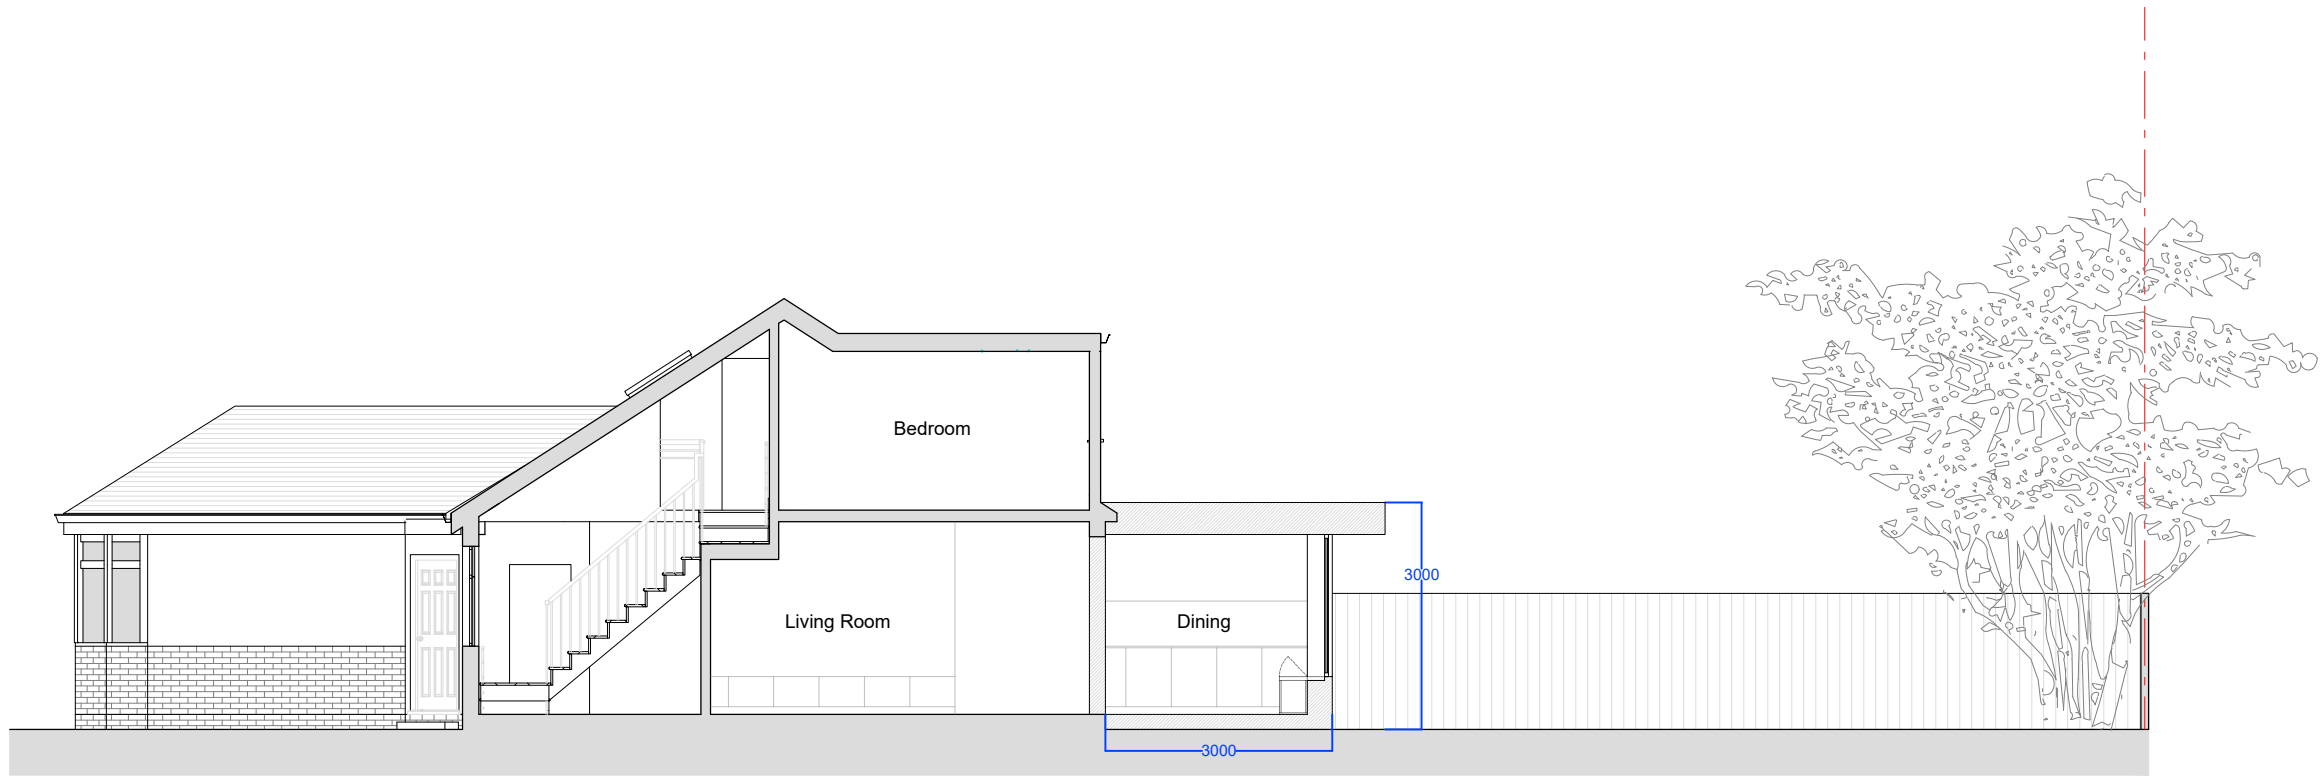

NOTES:
 All dimensions to be confirmed on site
 Designer to be informed of any discrepancies before any
 action is taken.
 This drawing is copyright ©121 Collective Limited

Existing

Proposed

PROJECT:
29 LIME GROVE
 Twickenham
 TW1 1EL
 England

DRAWING TITLE:
Existing and Proposed Section A

PROJECT NO.:	DRAWING NO.:	REVISION:
074	74_PL_050	A

SCALE:	DATE:	DRAWN BY:	CHECKED BY:
1:100@A3	DEC' 24	ARL	ME

A: Tolworth Main Allotments,
 Surbiton, KT6
 E: madoka@121collective.com
 M: 07402232736
 W: www.121collective.com