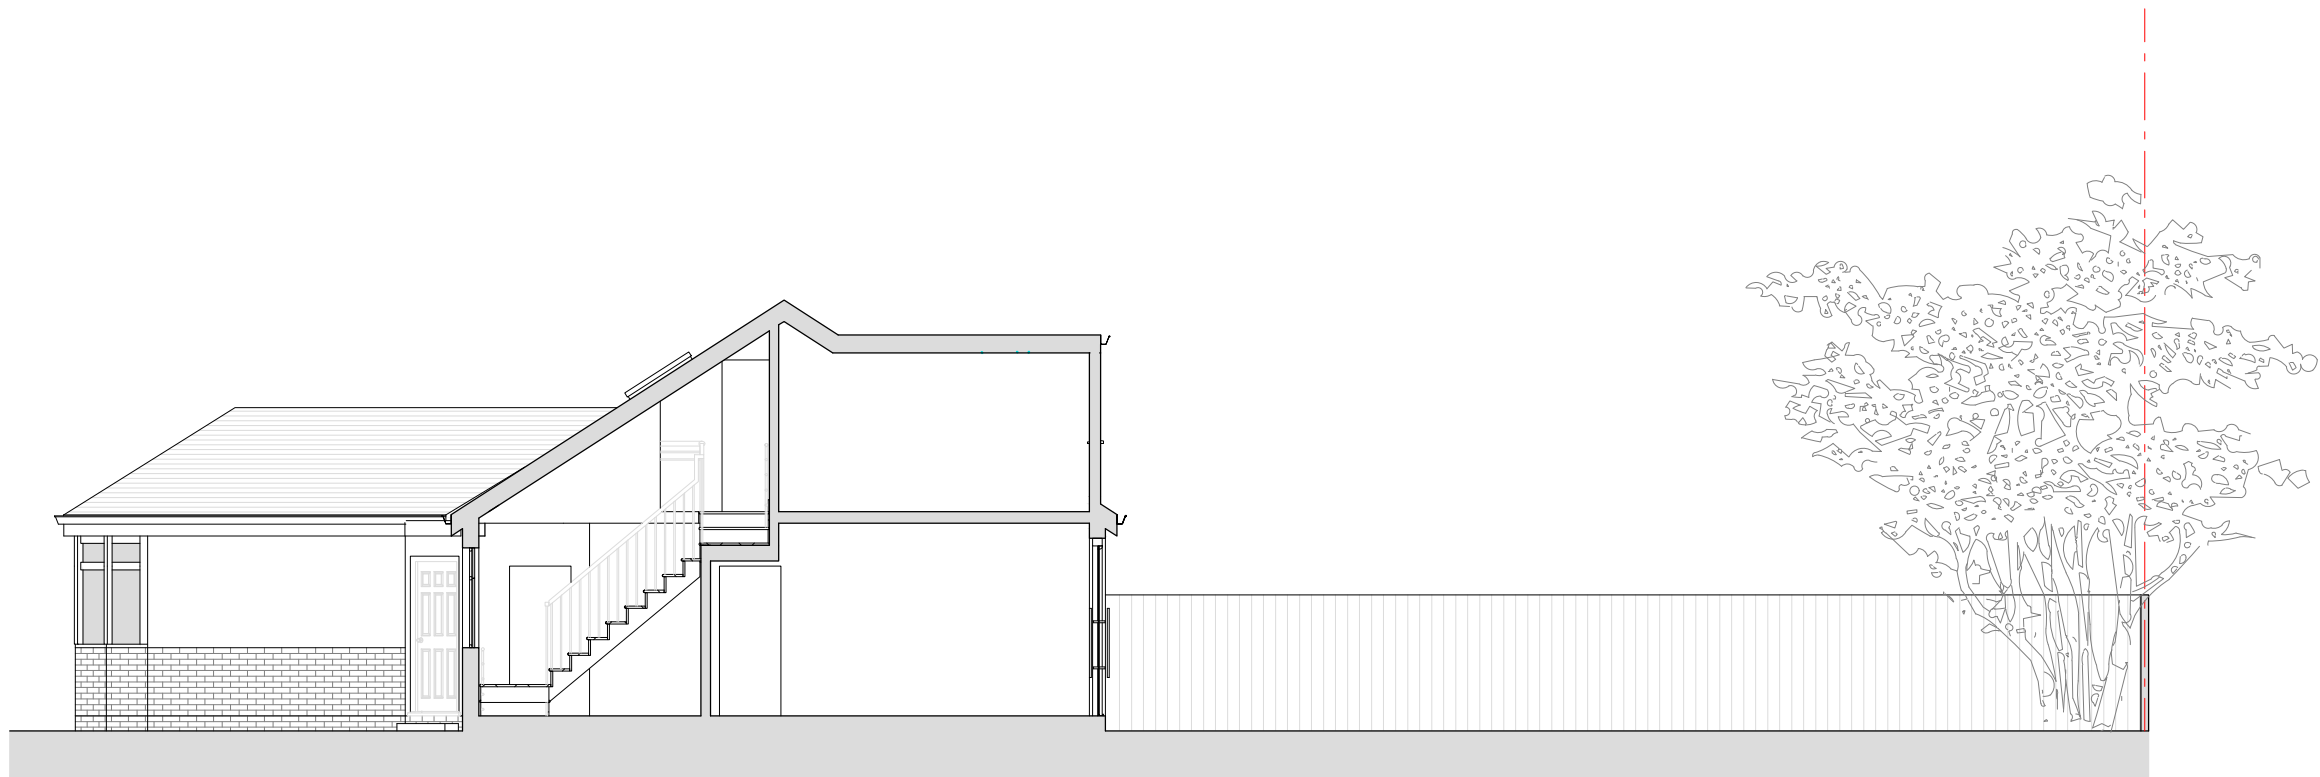

NOTES:
 All dimensions to be confirmed on site
 Designer to be informed of any discrepancies before any
 action is taken.
 This drawing is copyright ©121 Collective Limited

Existing

Proposed

PROJECT:
29 LIME GROVE
 Twickenham
 TW1 1EL
 England

DRAWING TITLE:
Existing and Proposed Section A

PROJECT NO.:	DRAWING NO.:	REVISION:
074	74_PL_050	A

SCALE:	DATE:	DRAWN BY:	CHECKED BY:
1:100@A3	DEC' 24	ARL	ME

A: Tolworth Main Allotments,
 Surbiton, KT6
 E: madoka@121collective.com
 M: 07402232736
 W: www.121collective.com