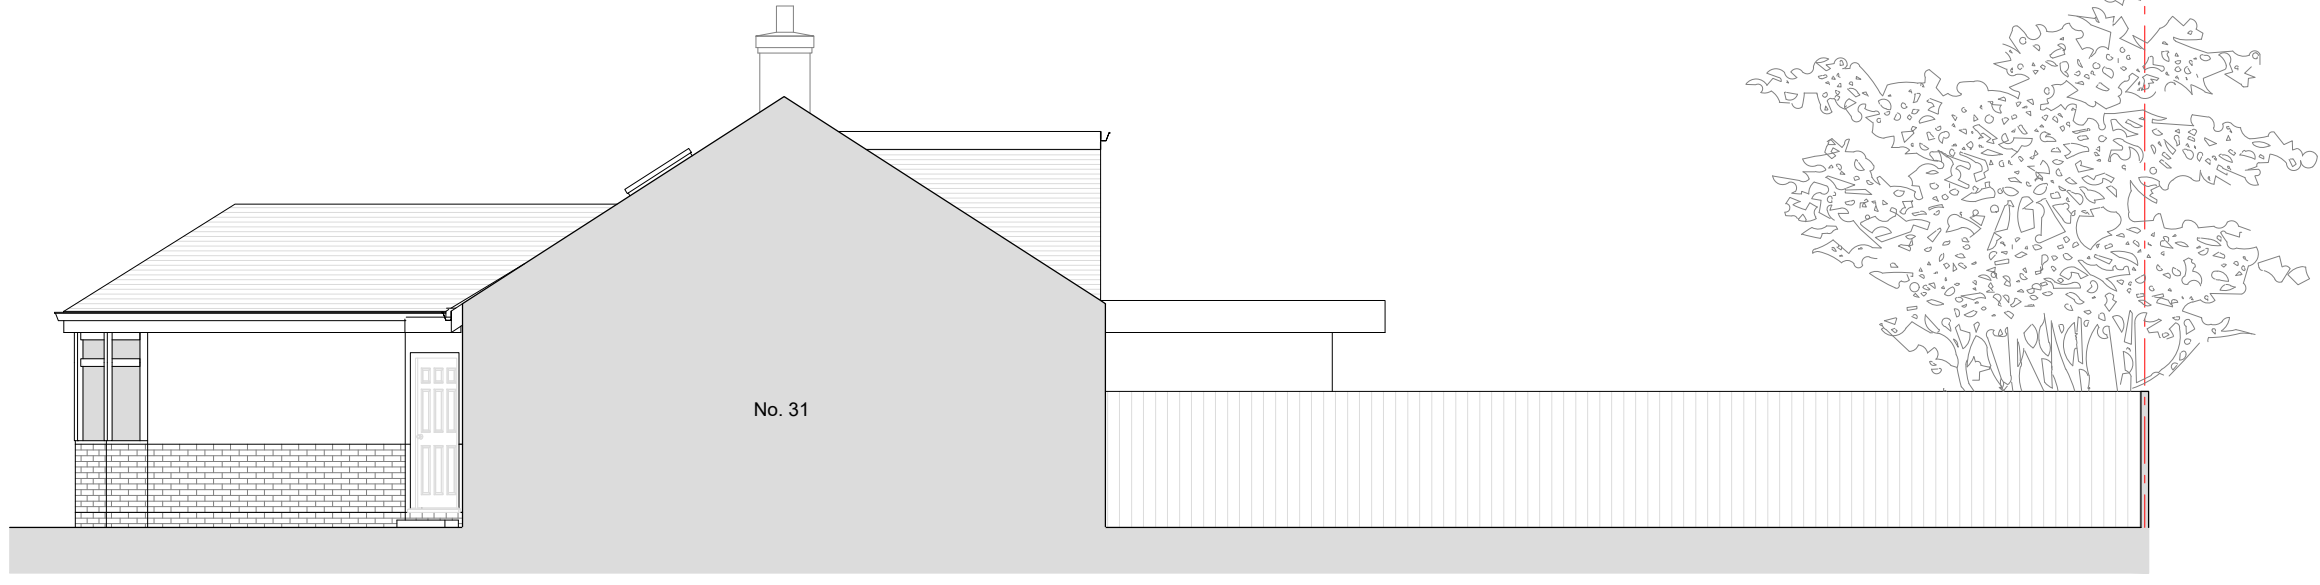

NOTES:
 All dimensions to be confirmed on site
 Designer to be informed of any discrepancies before any
 action is taken.
 This drawing is copyright ©121 Collective Limited

Existing

Proposed

PROJECT:
29 LIME GROVE
 Twickenham
 TW1 1EL
 England

DRAWING TITLE:
 Existing and Proposed Elevation from no. 31

PROJECT NO.:	DRAWING NO.:	REVISION:
074	74_PL_032	A

SCALE:	DATE:	DRAWN BY:	CHECKED BY:
1:100@A3	DEC' 24	ARL	ME

A: Tolworth Main Allotments,
 Surbiton, KT6
 E: madoka@121collective.com
 M: 07402232736
 W: www.121collective.com