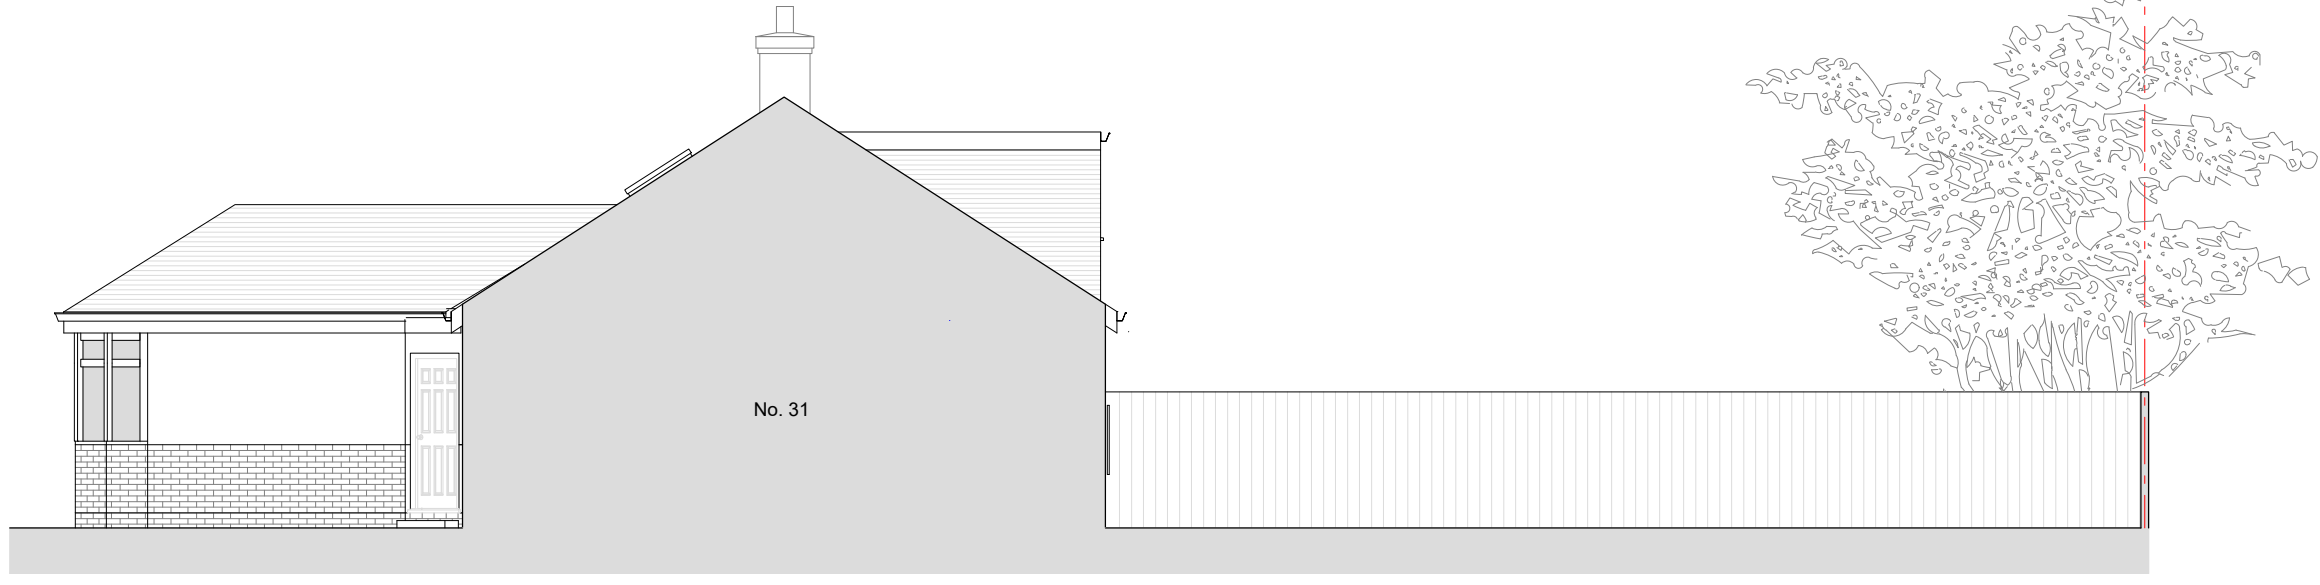

NOTES:
 All dimensions to be confirmed on site
 Designer to be informed of any discrepancies before any
 action is taken.
 This drawing is copyright ©121 Collective Limited

Existing

Proposed

PROJECT:
29 LIME GROVE
 Twickenham
 TW1 1EL
 England

DRAWING TITLE:
 Existing and Proposed Elevation from no. 31

PROJECT NO.:	DRAWING NO.:	REVISION:
074	74_PL_032	A

SCALE:	DATE:	DRAWN BY:	CHECKED BY:
1:100@A3	DEC' 24	ARL	ME

A: Tolworth Main Allotments,
 Surbiton, KT6
 E: madoka@121collective.com
 M: 07402232736
 W: www.121collective.com