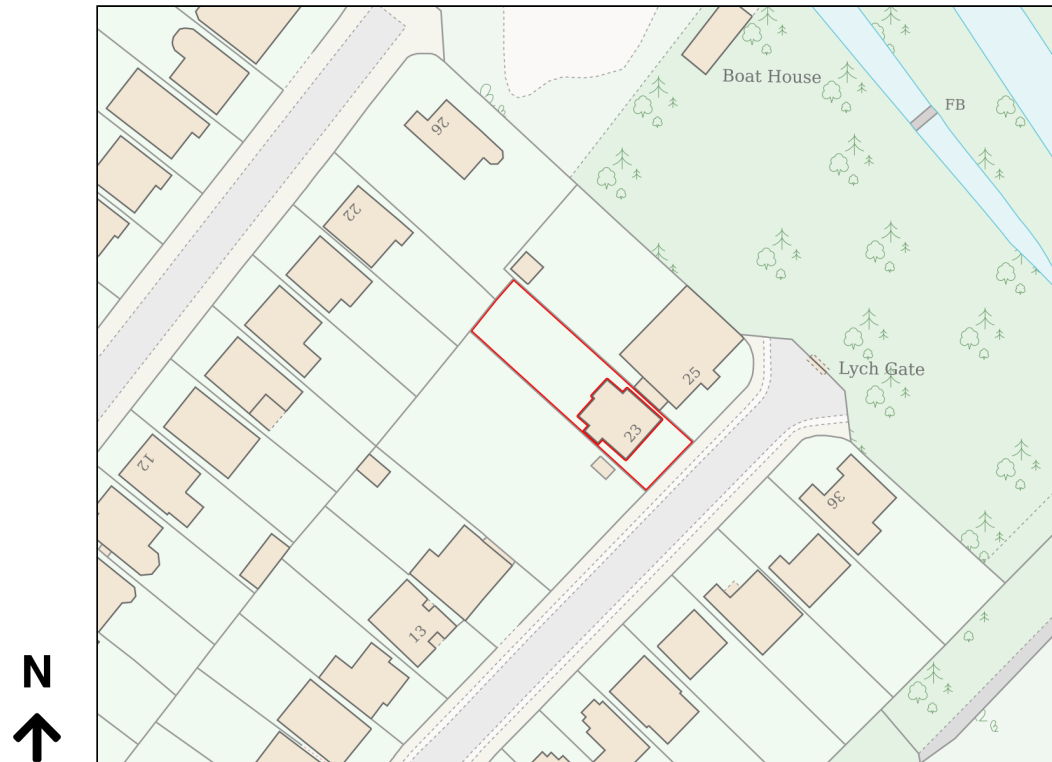

Location Plan

Site Address: 23, Melbourne Road, Teddington, TW11 9QX

Date Produced: 06-Jan-2025

Scale: 1:1250 @A4

Planning Portal Reference: PP-13675590v1