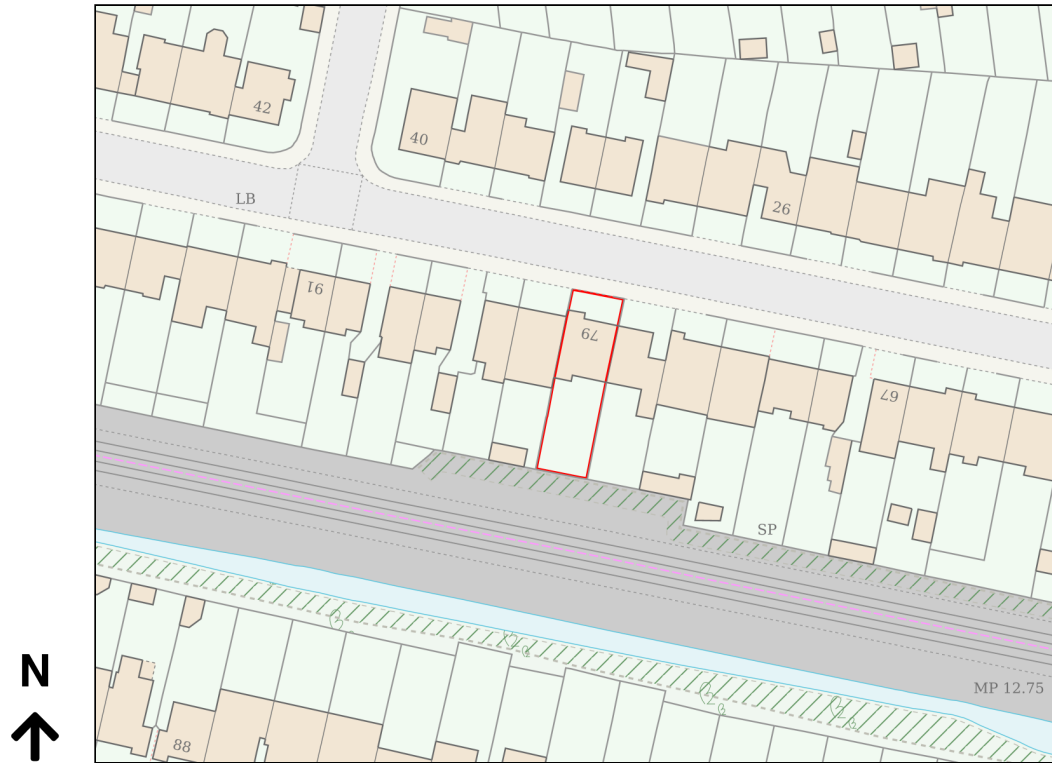

Location Plan

Site Address: **Buffers, 79, Constance Road, Twickenham, TW2 7HX**

Date Produced: **12-Jan-2025**

Scale: **1:1250 @A4**

Planning Portal Reference: **PP-13684859v1**