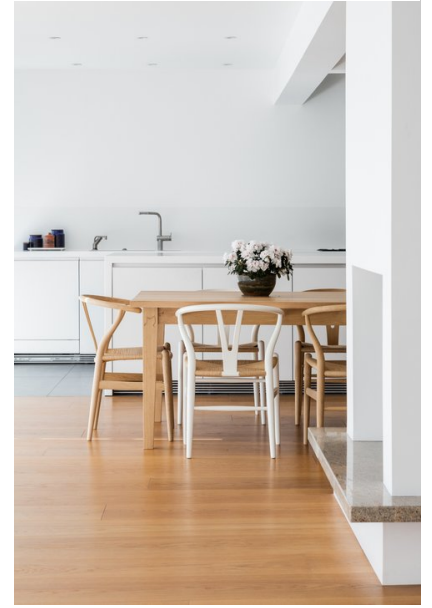

Barnes, London

Sector: Private residential

Client: Private

Status: Completed

Budget: £400k

Team: Leonardo Pelleriti

It's wonderful to have clients who really believe in doing something different. Our clients at this property in Barnes wanted to join two houses together in a way that they could be uncoupled in the future; 13metres of full height Fine Line glazing provides them with a beautiful and practical solution