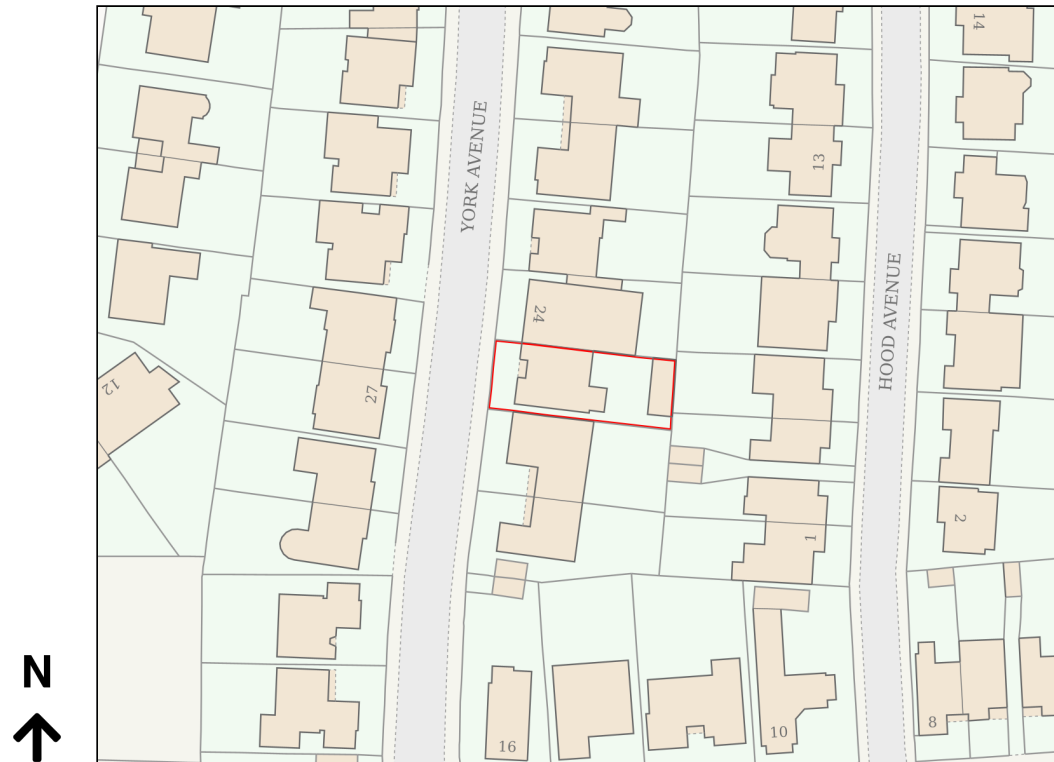

Location Plan

Site Address: 22, York Avenue, East Sheen, London, SW14 7LG

Date Produced: 13-Jan-2025

Scale: 1:1250 @A4

Planning Portal Reference: PP-13656806v1