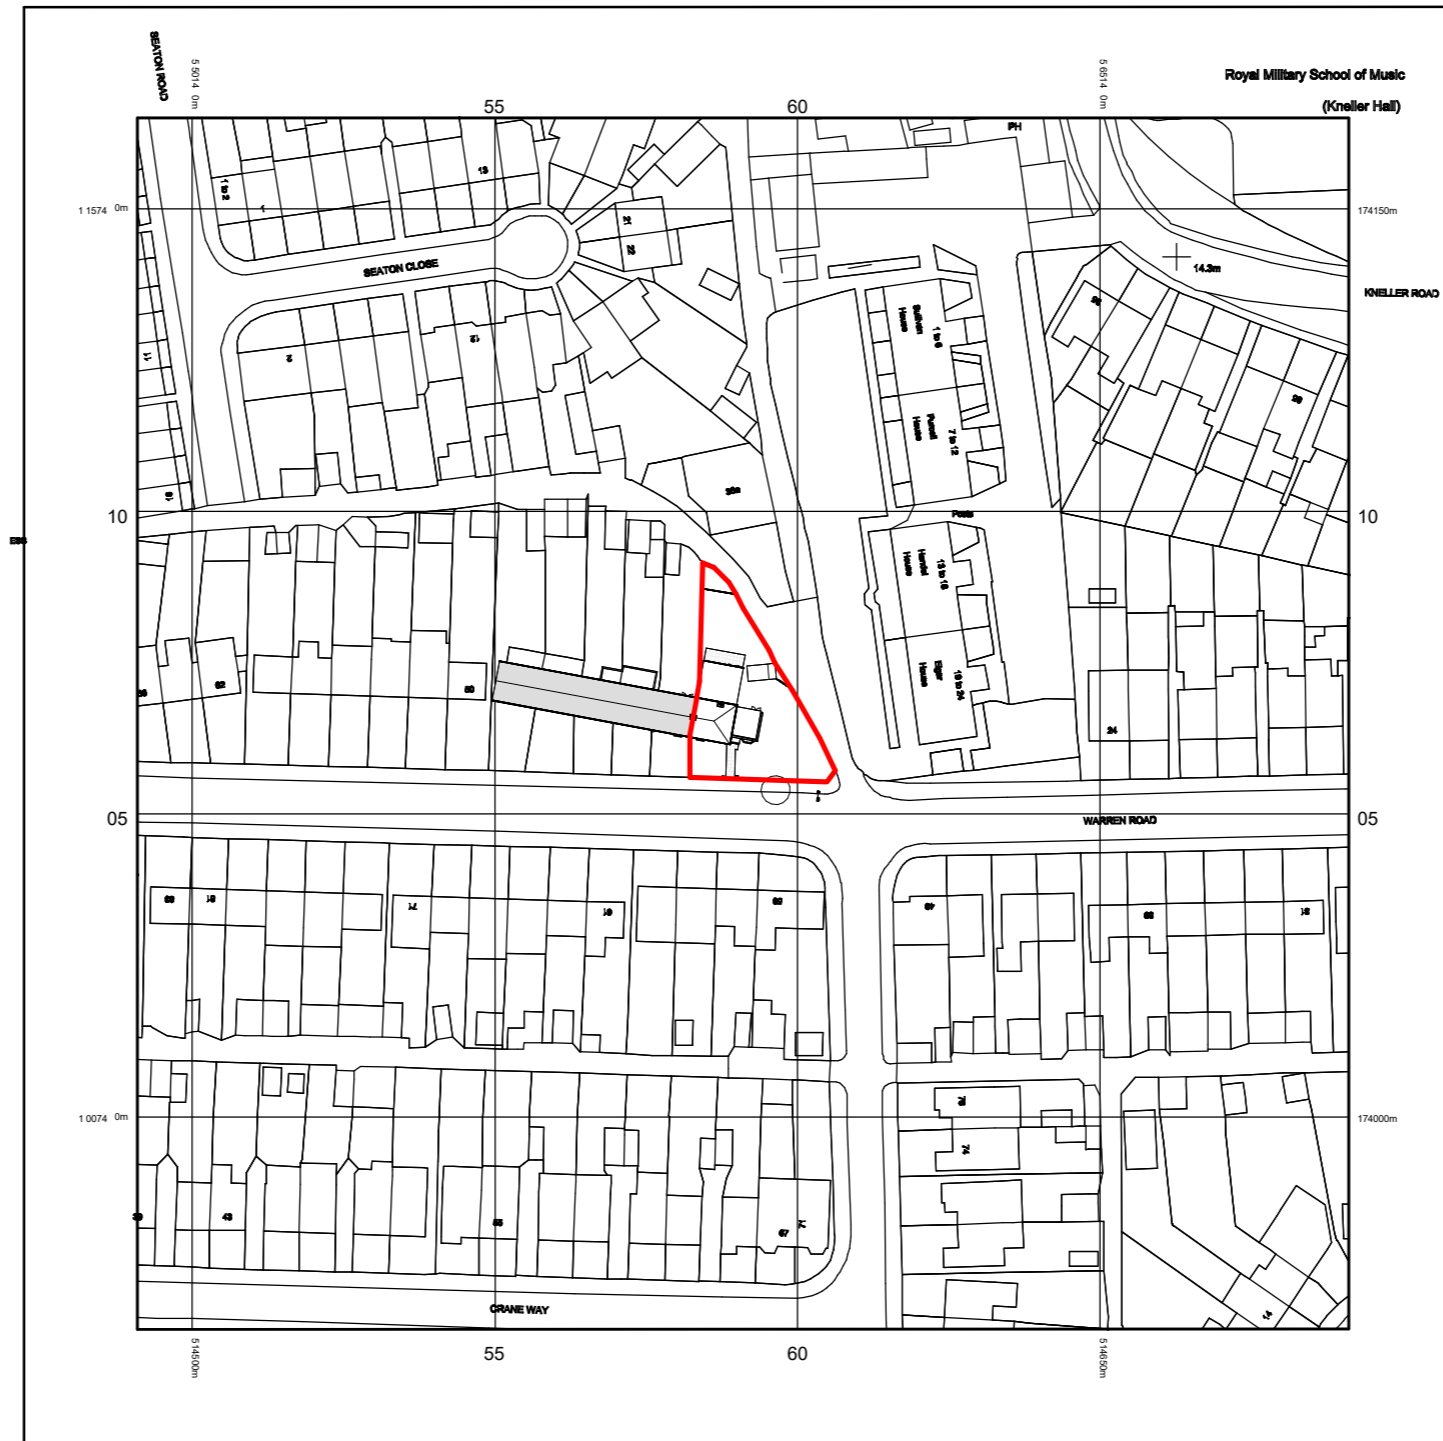

38, WARREN ROAD, TWICKENHAM, RICHMOND UPON THAMES, TW2 7DL

Supplied by: www.ukmapcentre.com

Serial No: 264253

Centre Coordinates: 514591,174065

Production Date: 18/05/2023 17:08:00

© Crown copyright and database rights 2023 Ordnance Survey 100048957. The representation of road, track or path is no evidence of a boundary or right of way. The representation of features as lines is no evidence of a property boundary.

① Site Location
1 : 1250

No	Description	Date
PROJECT :	DESCRIPTION :	
38 Wareen Rd Twickenham TW2 7DL	Site Location	
CLIENT : M. Mirzanasiri	SCALE : 1 : 1250	DRAW : ggu
DATE : 12/01/2025 15:35:40	NUMBER : 062-FP-100	REV :