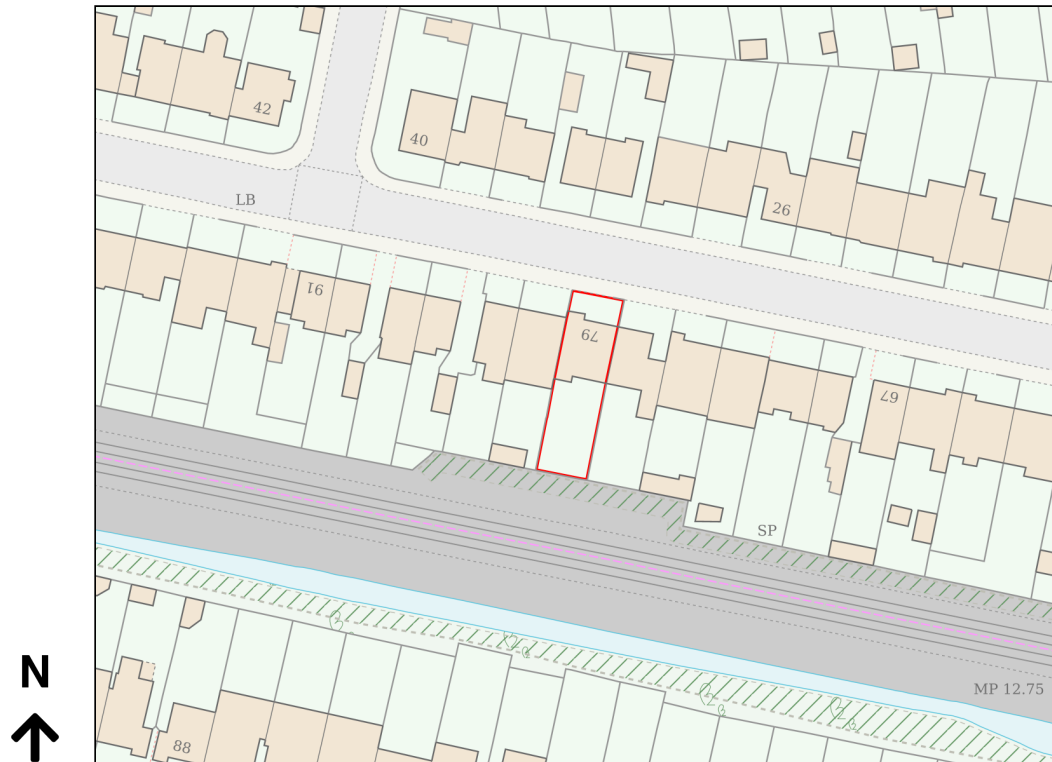

# Location Plan

Site Address: **Buffers, 79, Constance Road, Twickenham, TW2 7HX**

Date Produced: **14-Jan-2025**

Scale: **1:1250 @A4**

Planning Portal Reference: **PP-13685822v1**