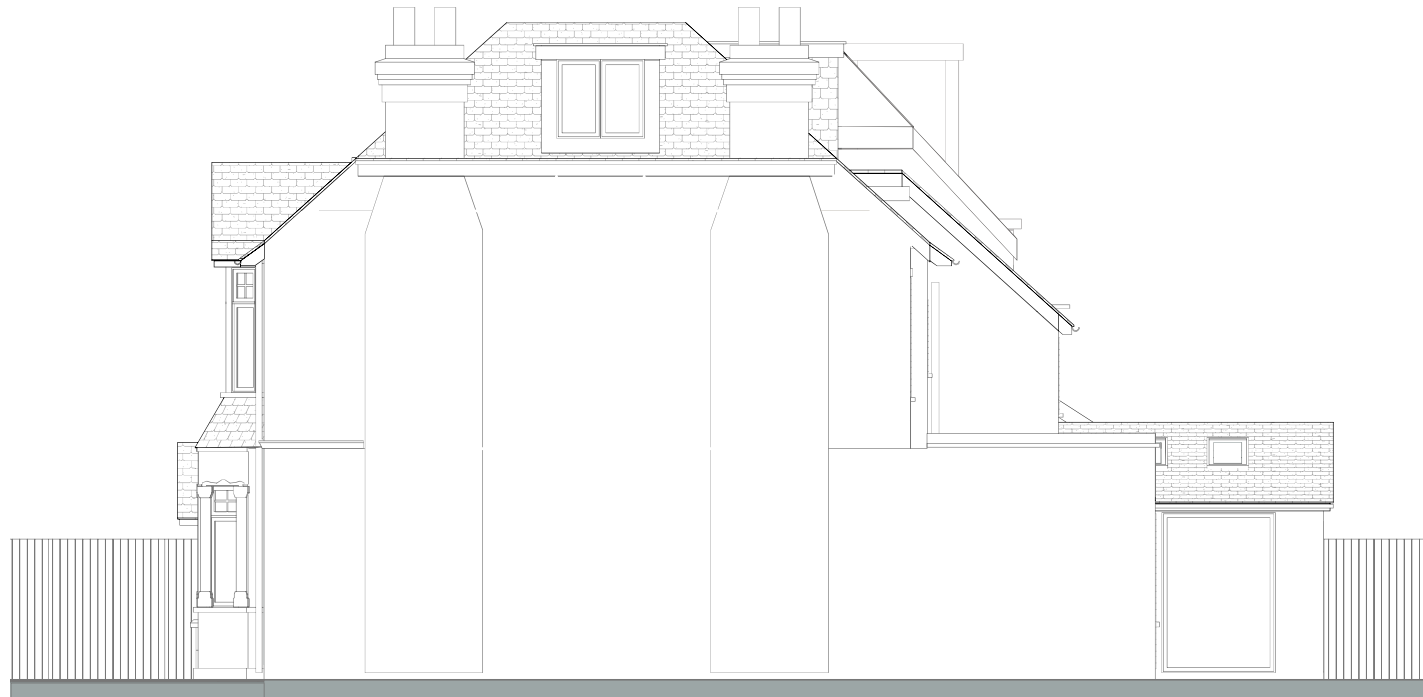

SCALE BAR

GENERAL NOTES: Do not scale from this drawing.
Dimensions must be checked on site.
This drawing is copyright of Grainne O'Keeffe Architects.
This drawing cannot be copied or used in any way without the
express permission of Grainne O'Keeffe Architects.
Neighbouring properties not surveyed unless stated

GRÁINNE O'KEEFFE ARCHITECTS LIMITED

Atrium, 36 Broad Lane, Hampton, TW12 3AZ
020 8941 1061 07976 389970
grainnearch@btopenworld.com
www.gokarchitects.co.uk

Job Name
126 Gloucester Road

Drawing Name
Right side elevation Existing

Job No
2024-06

Dwg No Scale
07 1:100

Revisions

Rev No

Last Edited:
**17/5/24
9:38:58**