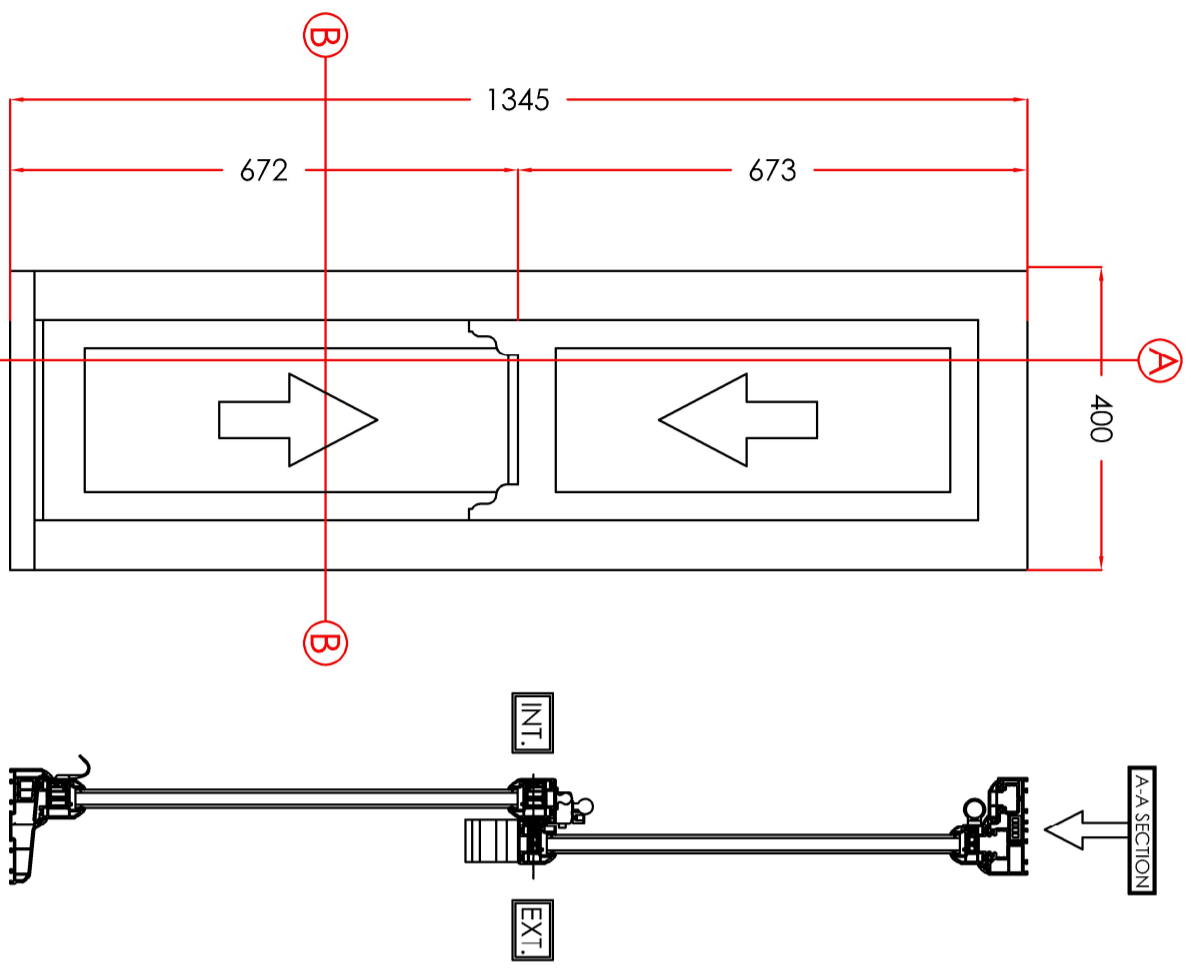

0 100 200 300 400 500 600 700 800 900 1000 1100 1200 1300 1400 1500

Scale Bar
1:10 (mm)

100 200 300 400 500 600 700 800 900 1000 1100 1200 1300 1400 1500

5. FRONT BEDROOM L
MATERIAL - PVCU
INTERNAL & EXTERNAL COLOUR - WHITE
GLAZING - 24MM SEALED UNITS

VIEWED EXTERNALLY

6. FRONT BEDROOM M
MATERIAL - PVCU
INTERNAL & EXTERNAL COLOUR - WHITE
GLAZING - 24MM SEALED UNITS

THESE DRAWINGS ARE THE PROPERTY OF ANGLIAN HOME IMPROVEMENTS AND MUST NOT BE USED, DISTRIBUTED, LOANED OR COPIED WITHOUT THE EXPRESS PERMISSION OF ANGLIAN HOME IMPROVEMENTS.

Scale - 1:10
(Produced on A3 Paper)
Sheet 3 Of 6

CONTRACT No.: 30438967 **date:** 09/01/2025

PROPOSED: WINDOW REPLACEMENT
AT: (INSTALLATION ADDRESS)
34 ADMIRALTY WAY
TEDDINGTON
MIDDLESEX
TW11 0NL

Drawers Initials
JG