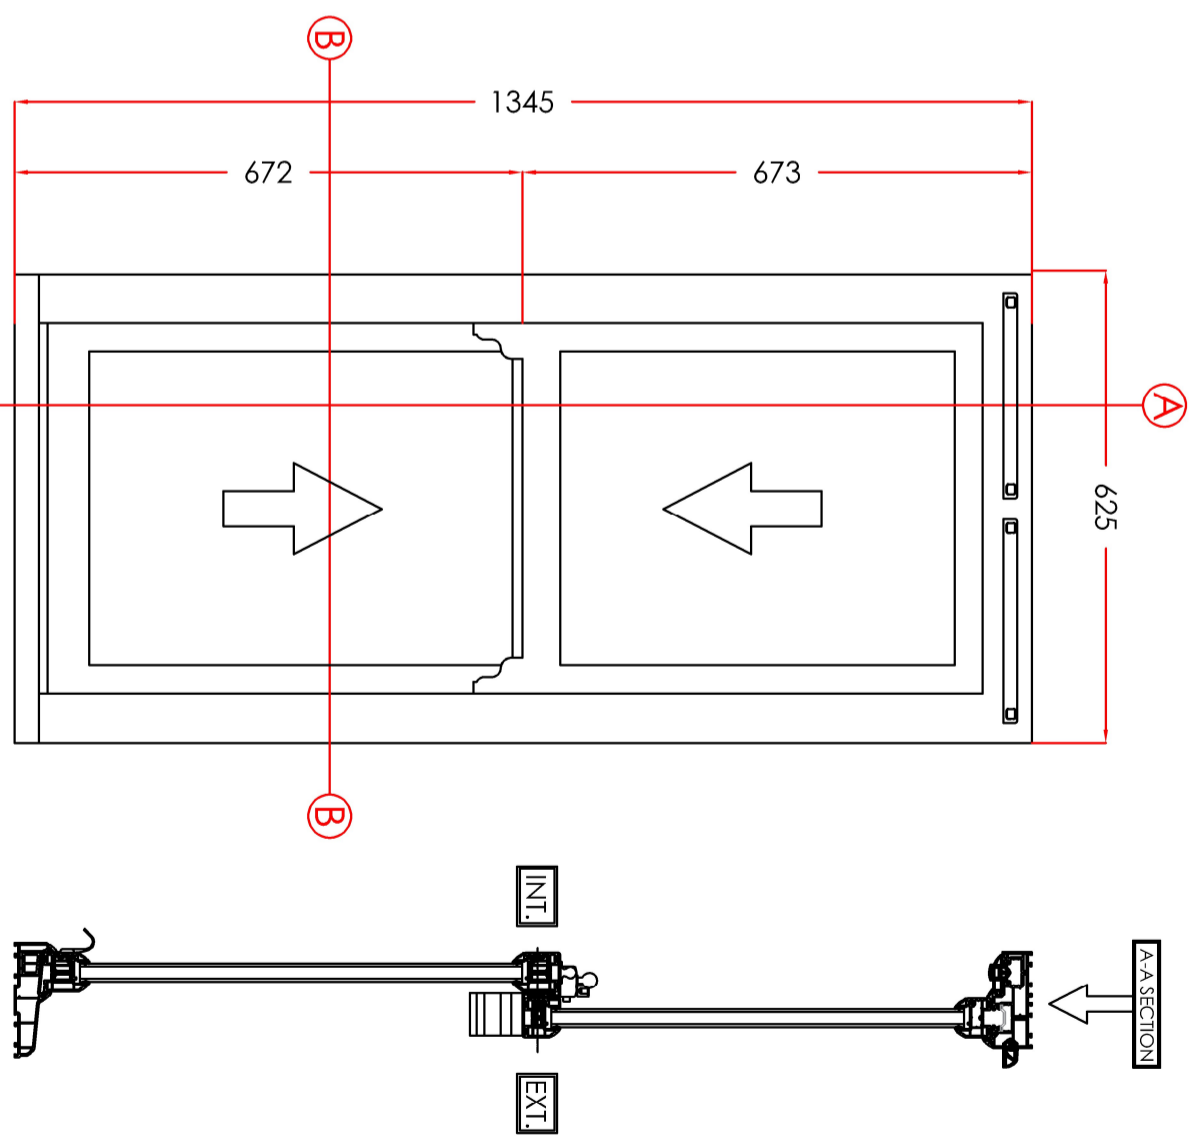

0 100 200 300 400 500 600 700 800 900 1000 1100 1200 1300 1400 1500

Scale Bar
1:10 (mm)

100 200 300 400 500 600 700 800 900 1000 1100 1200 1300 1400 1500

5. FRONT BEDROOM L
MATERIAL - PVCU
INTERNAL & EXTERNAL COLOUR - WHITE
GLAZING - 24MM SEALED UNITS

VIEWED EXTERNALLY

6. FRONT BEDROOM M
MATERIAL - PVCU
INTERNAL & EXTERNAL COLOUR - WHITE
GLAZING - 24MM SEALED UNITS

THESE DRAWINGS ARE THE PROPERTY OF ANGLIAN HOME IMPROVEMENTS AND MUST NOT BE USED, DISTRIBUTED, LOANED OR COPIED WITHOUT THE EXPRESS PERMISSION OF ANGLIAN HOME IMPROVEMENTS.

Scale - 1:10
(Produced on A3 Paper)
Sheet 3 Of 6

CONTRACT No.: 30438967 **date:** 09/01/2025

PROPOSED: WINDOW REPLACEMENT
AT: (INSTALLATION ADDRESS)
34 ADMIRALTY WAY
TEDDINGTON
MIDDLESEX
TW11 0NL

Drawers Initials
JG