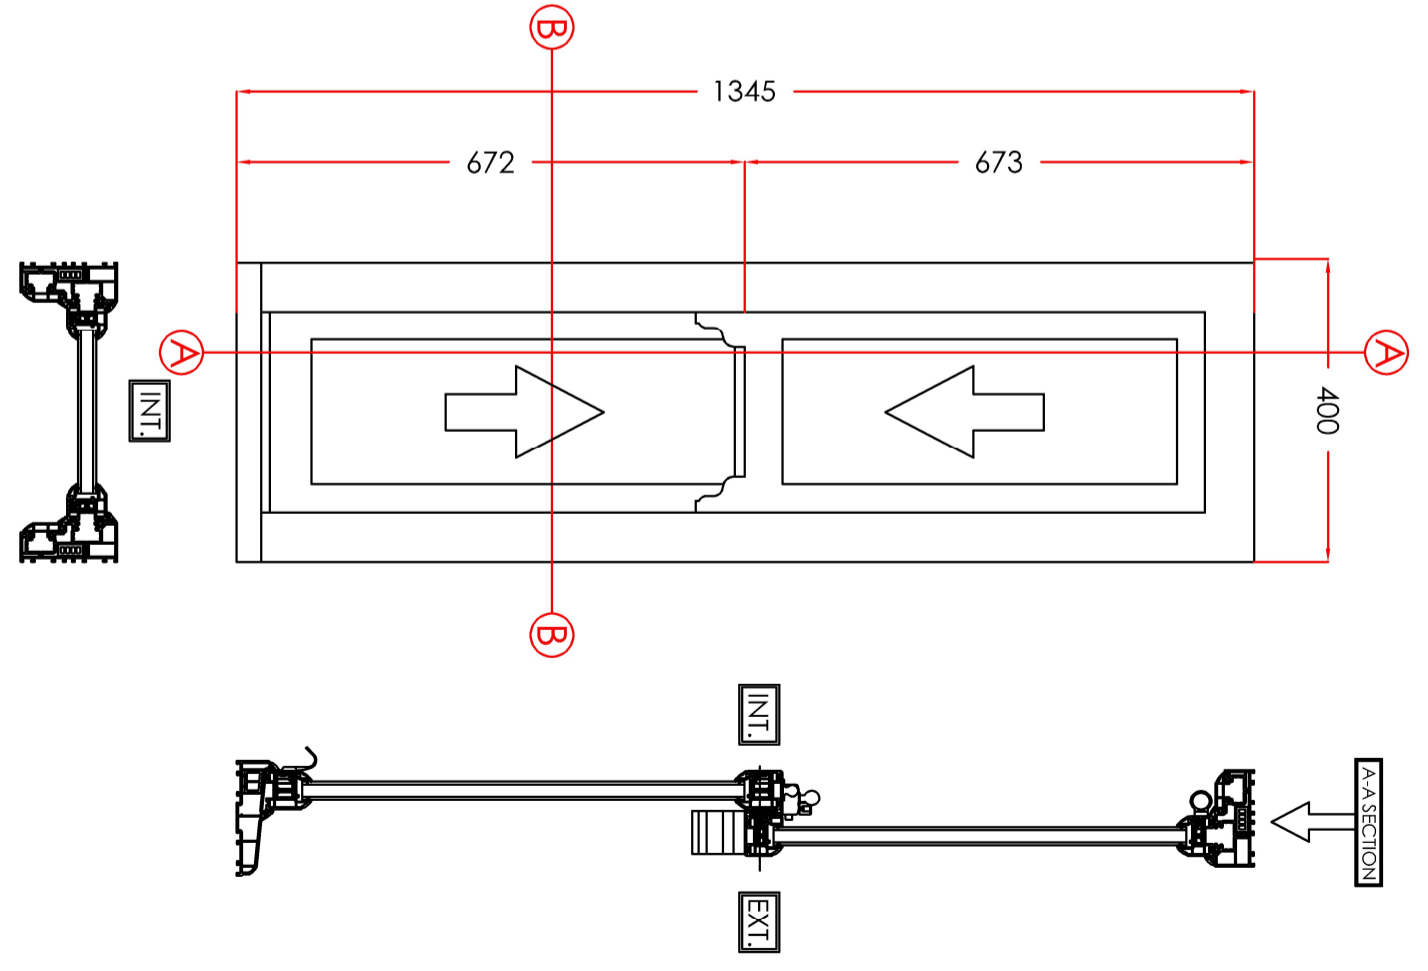

0 100 200 300 400 500 600 700 800 900 1000 1100 1200 1300 1400 1500

Scale Bar
1:10 (mm)

100 200 300 400 500 600 700 800 900 1000 1100 1200 1300 1400 1500

THESE DRAWINGS ARE THE PROPERTY OF ANGLIAN HOME IMPROVEMENTS AND MUST NOT BE USED, DISTRIBUTED, LOANED OR COPIED WITHOUT THE EXPRESS PERMISSION OF ANGLIAN HOME IMPROVEMENTS.

VIEWED EXTERNALLY

1. FRONT BEDROOM M

MATERIAL - PVCU
INTERNAL & EXTERNAL COLOUR - WHITE WOODGRAIN
GLAZING - 24MM SEALED UNITS

2. FRONT BEDROOM R

MATERIAL - PVCU
INTERNAL & EXTERNAL COLOUR - WHITE
GLAZING - 24MM SEALED UNITS

CONTRACT No.: 30438967 **date:** 09/01/2025

PROPOSED: WINDOW REPLACEMENT
AT: (INSTALLATION ADDRESS)
34 ADMIRALTY WAY
TEDDINGTON
MIDDLESEX
TW11 0NL

Drawers Initials
JG

Scale - 1:10
(Produced on A3 Paper)
Sheet 1 Of 6