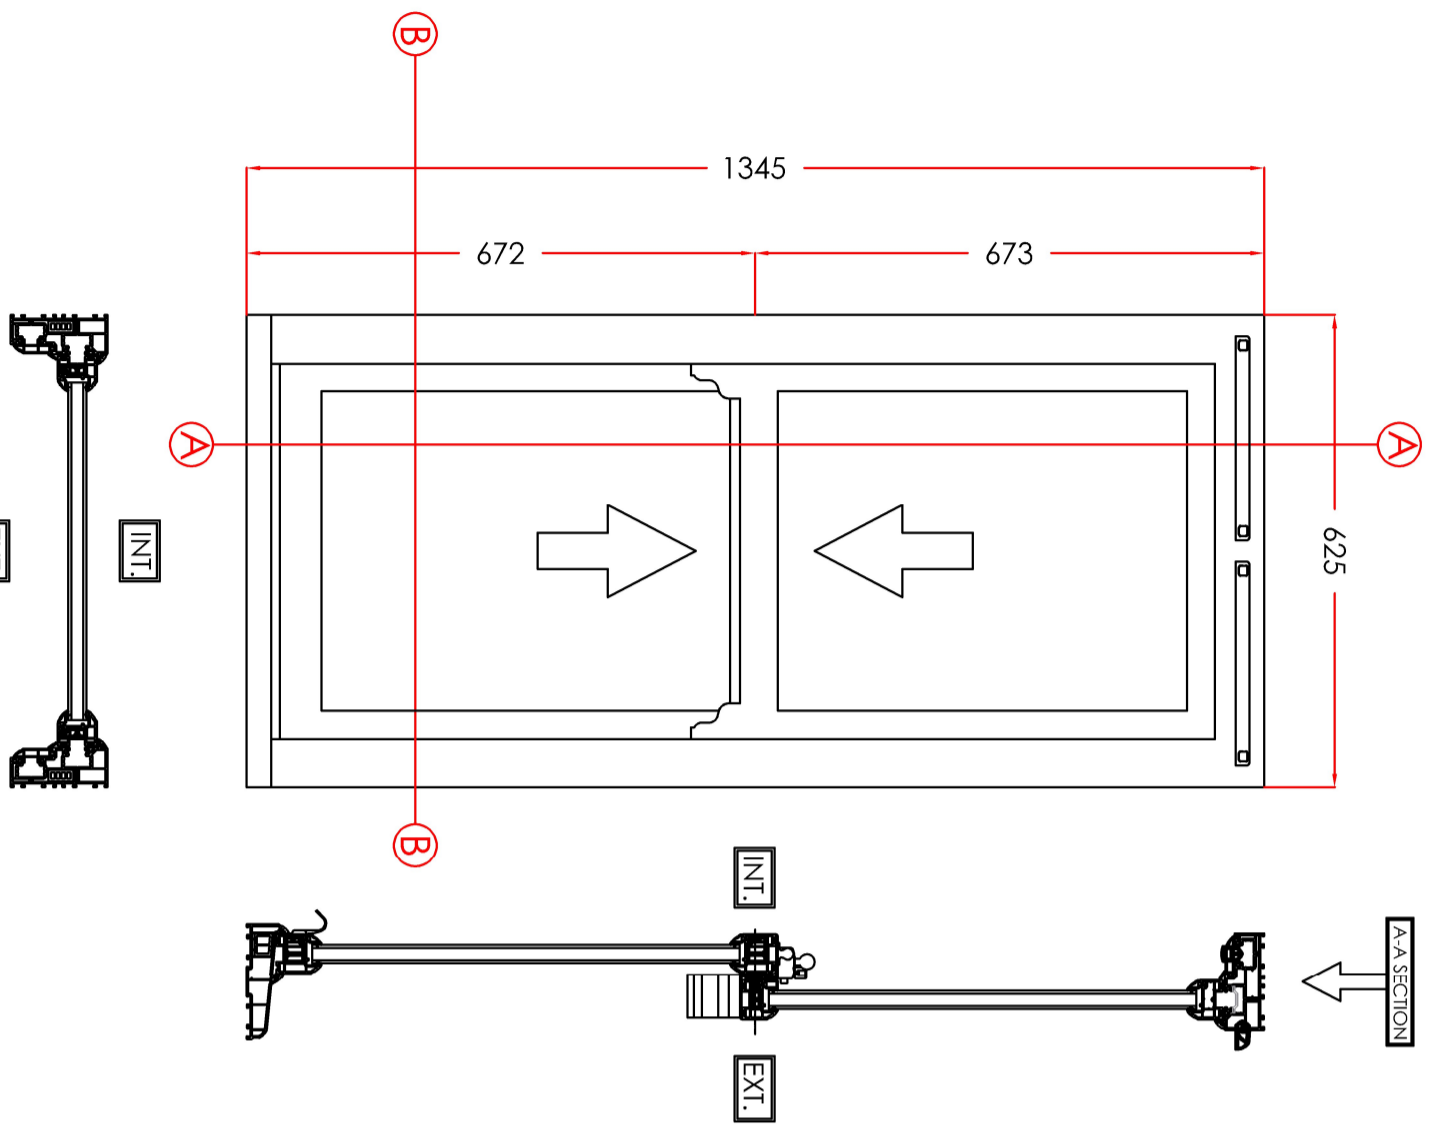

0 100 200 300 400 500 600 700 800 900 1000 1100 1200 1300 1400 1500

Scale Bar
1:10 (mm)

100 200 300 400 500 600 700 800 900 1000 1100 1200 1300 1400 1500

THESE DRAWINGS ARE THE PROPERTY OF ANGLIAN HOME IMPROVEMENTS AND MUST NOT BE USED, DISTRIBUTED, LOANED OR COPIED WITHOUT THE EXPRESS PERMISSION OF ANGLIAN HOME IMPROVEMENTS.

VIEWED EXTERNALLY

1. FRONT BEDROOM M

MATERIAL - PVCU
INTERNAL & EXTERNAL COLOUR - WHITE WOODGRAIN
GLAZING - 24MM SEALED UNITS

2. FRONT BEDROOM R

MATERIAL - PVCU
INTERNAL & EXTERNAL COLOUR - WHITE
GLAZING - 24MM SEALED UNITS

CONTRACT No.: 30438967 **date:** 09/01/2025

PROPOSED: WINDOW REPLACEMENT
AT: (INSTALLATION ADDRESS)
34 ADMIRALTY WAY
TEDDINGTON
MIDDLESEX
TW11 0NL

Drawers Initials
JG

Scale - 1:10
(Produced on A3 Paper)
Sheet 1 Of 6