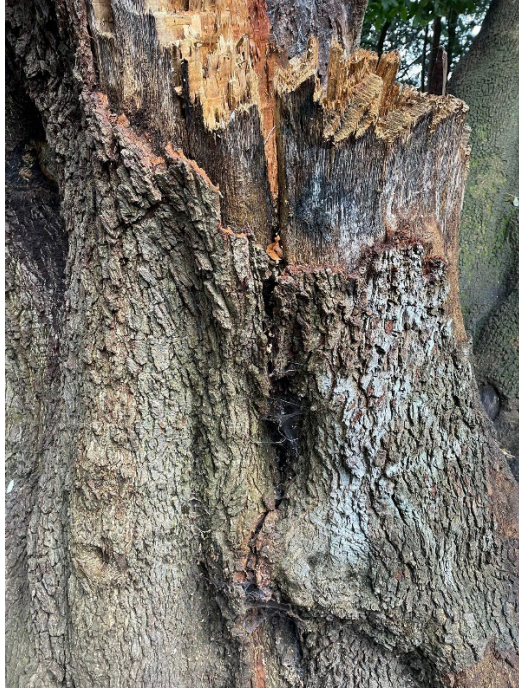

Langdon Park, Holm Oak – Urgent Tree Works

Photos: