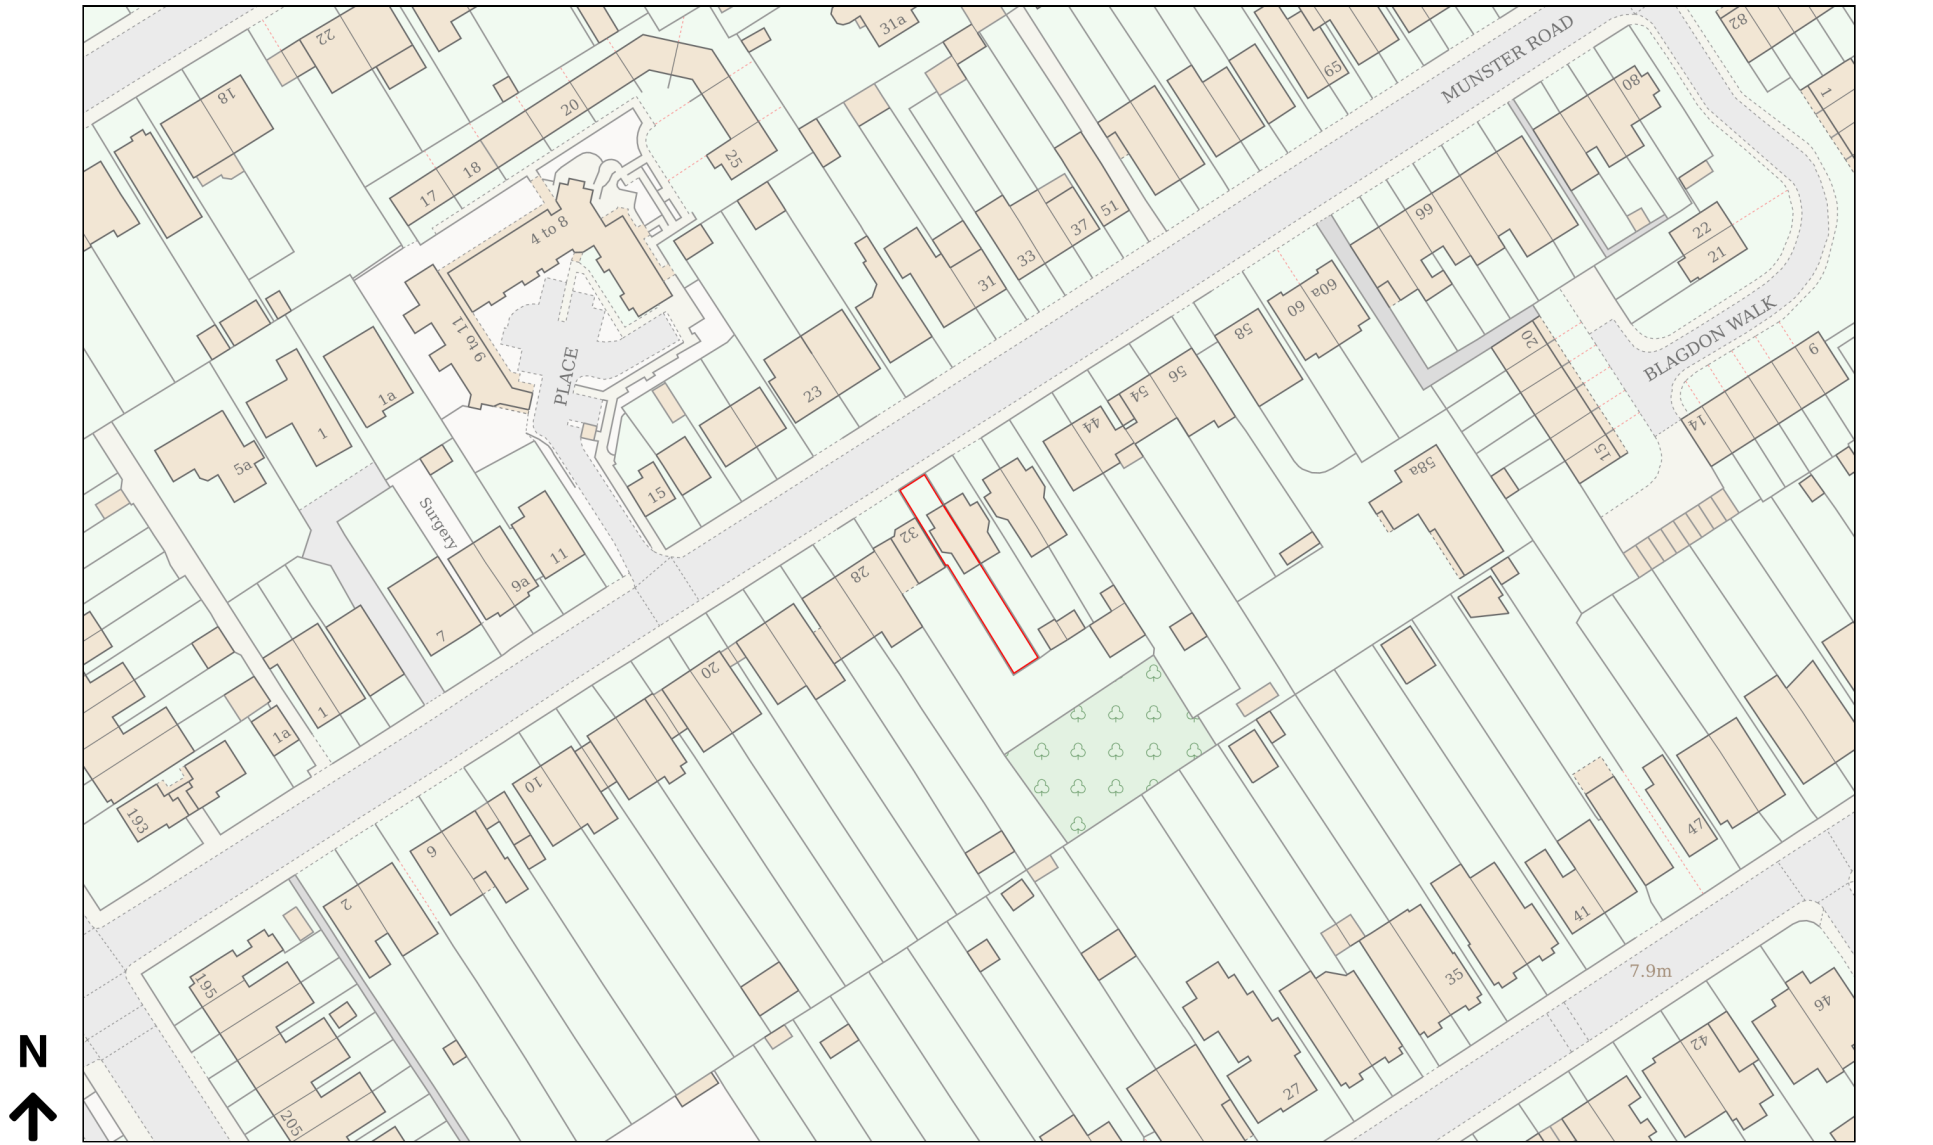

Location Plan

Site Address: 34, Munster Road, Teddington, TW11 9LL

Date Produced: 15-Jan-2025

Scale: 1:1250 @A4

Planning Portal Reference: PP-13695881v1