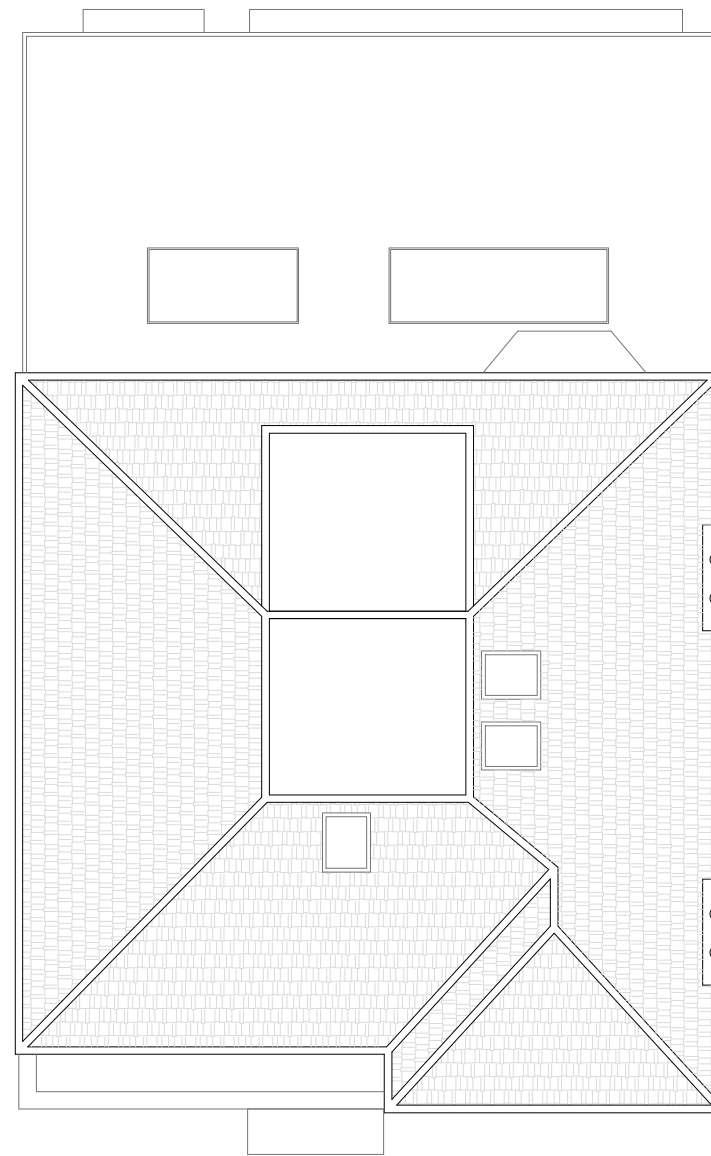

Proposed Roof Plan

Green Cube Design & Built Ltd
Address: 56 Fulham High Street, London
SW6 3LQ
Tel: +44 751 407 4842
Website: greencubeltd.com
Email Address: info@greencubeltd.com

*Do not scale from this drawing for construction.
*All dimensions to be checked on the site.
*This layout should be used in conjunction with other Green Cube documentation of the same revision.
*This layout and the information contained within is the property of Green Cube and may not be used, transmitted or reproduced in whole or in part without prior written consent from Green Cube.

PROJECT TITLE: Rear Extension, Garage Conversion and various minor changes

NOTE:

CLIENT: Mr. & Mrs. Zarbalian

ADDRESS: 12 1vicarage Dr SW14 8RX

DRAWING TITLE: Roof Plans

DRAWING NO: 04

REV: 02

DRAWN BY: P.F HENZAKY

SCALE: 1:100 @A3