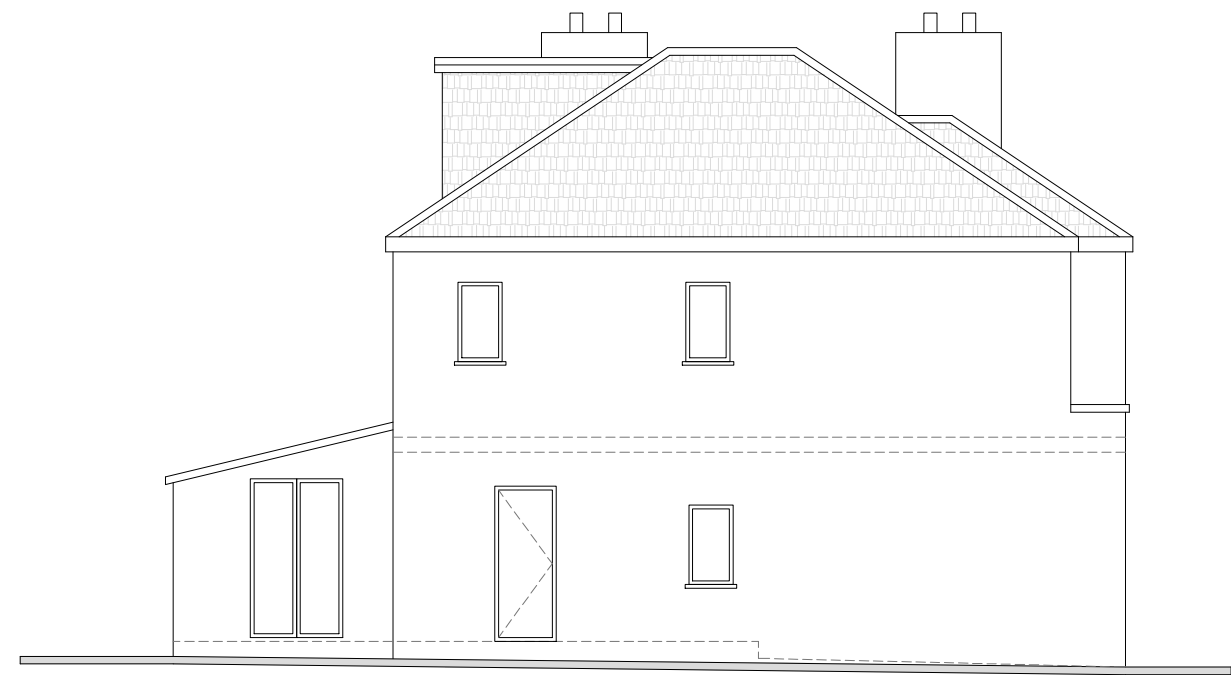

Proposed West Side Elevation

Proposed East Side Elevation

Existing West Side Elevation

Existing East Side Elevation

Green Cube Design & Built Ltd
 Address: 56 Fulham High Street, London SW6 3LQ
 Tel: +44 751 407 4842
 Website: greencubeltd.com
 Email Address: info@greencubeltd.com

PROJECT TITLE: Rear Extension, Garage Conversion and various minor changes

NOTE:

CLIENT: Mr. & Mrs. Zarbalian

ADDRESS: 12 1vicarage Dr SW14 8RX

DRAWING TITLE: Side Elevations

DRAWING NO: 06

REV: 02

DRAWN BY: P.F HENZAKY

SCALE: 1:100 @A3