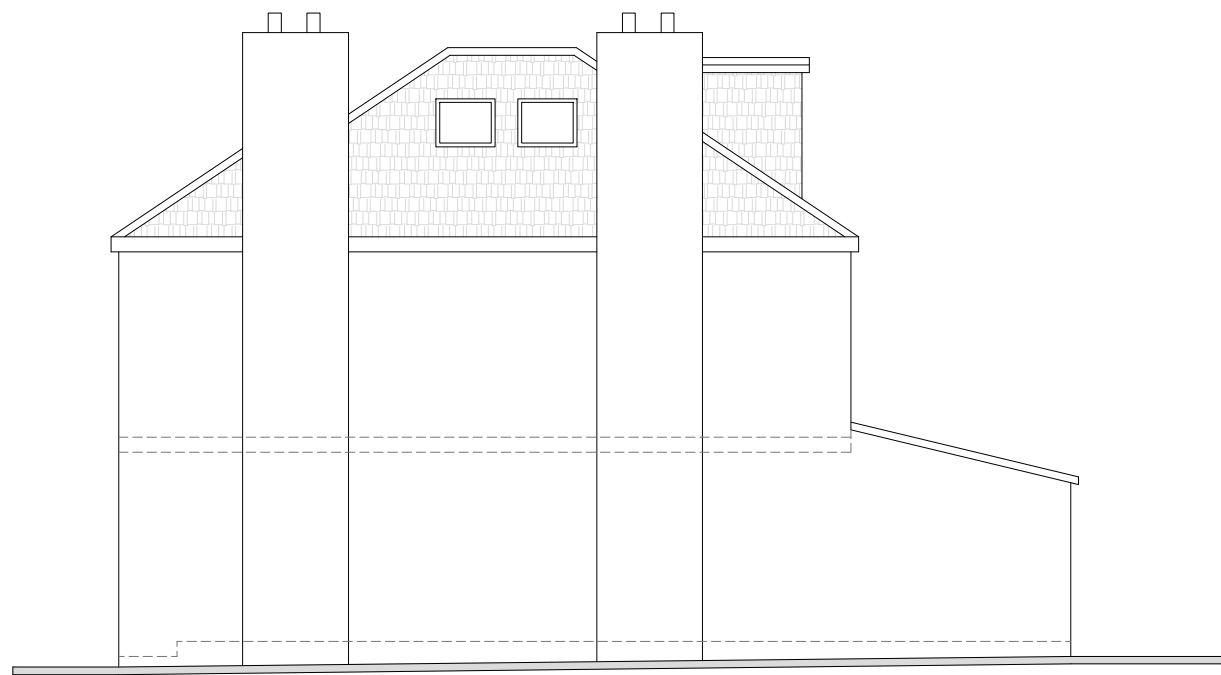

Proposed West Side Elevation

Proposed East Side Elevation

Existing West Side Elevation

Existing East Side Elevation

Green Cube Design & Built Ltd
 Address: 56 Fulham High Street, London SW6 3LQ
 Tel: +44 751 407 4842
 Website: greencubeltd.com
 Email Address: info@greencubeltd.com

*Do not scale from this drawing for construction.
 *All dimensions to be checked on the site.
 *This layout should be used in conjunction with other Green Cube documentation of the same revision.
 *This layout and the information contained within is the property of Green Cube and may not be used, transmitted or reproduced in whole or in part without prior written consent from Green Cube.

PROJECT TITLE: Rear Extension, Garage Conversion and various minor changes

NOTE:

CLIENT: Mr. & Mrs. Zarbalian

ADDRESS: 12 1vicarage Dr SW14 8RX

DRAWING TITLE: Side Elevations

DRAWING NO: 06

REV: 02

DRAWN BY: P.F HENZAKY

SCALE: 1:100 @A3