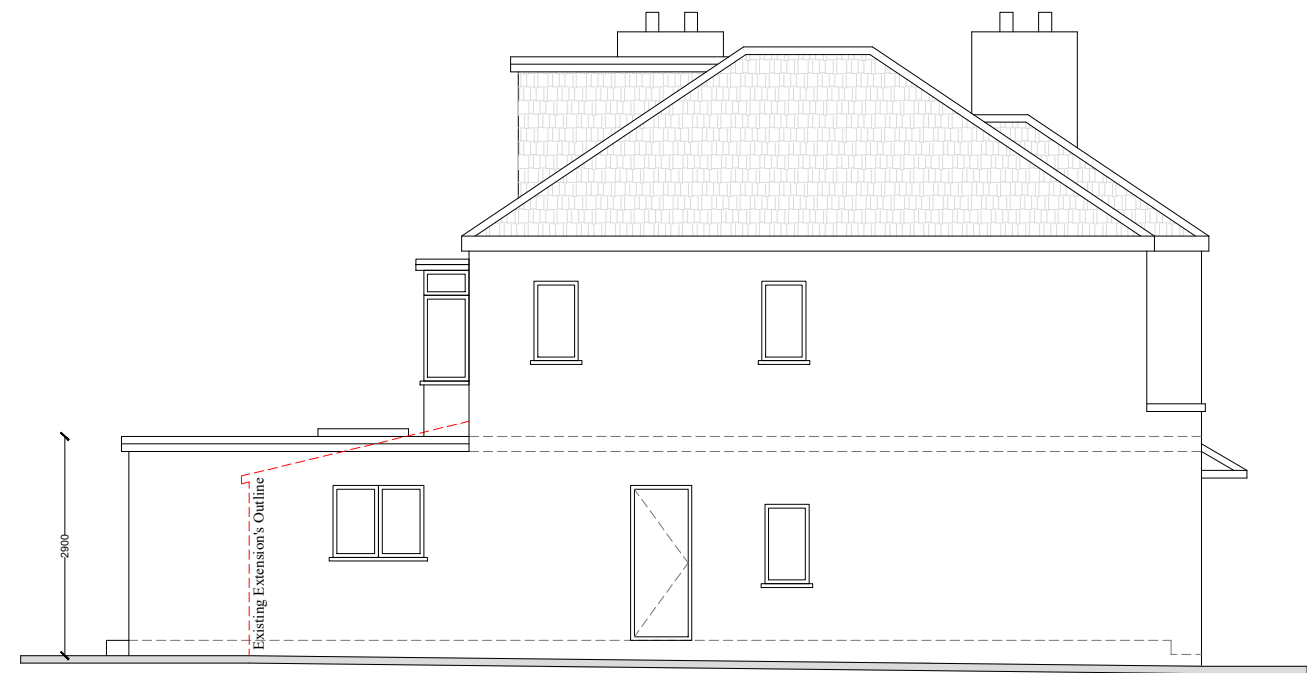

Proposed West Side Elevation

Proposed East Side Elevation

Existing West Side Elevation

Existing East Side Elevation

Green Cube Design & Built Ltd
 Address: 56 Fulham High Street, London SW6 3LQ
 Tel: +44 751 407 4842
 Website: greencubeltd.com
 Email Address: info@greencubeltd.com

PROJECT TITLE: Rear Extension, Garage Conversion and various minor changes

NOTE:

CLIENT: Mr. & Mrs. Zarbalian

ADDRESS: 12 1vicarage Dr SW14 8RX

DRAWING TITLE: Side Elevations

DRAWING NO: 06

REV: 02

DRAWN BY: P.F HENZAKY

SCALE: 1:100 @A3