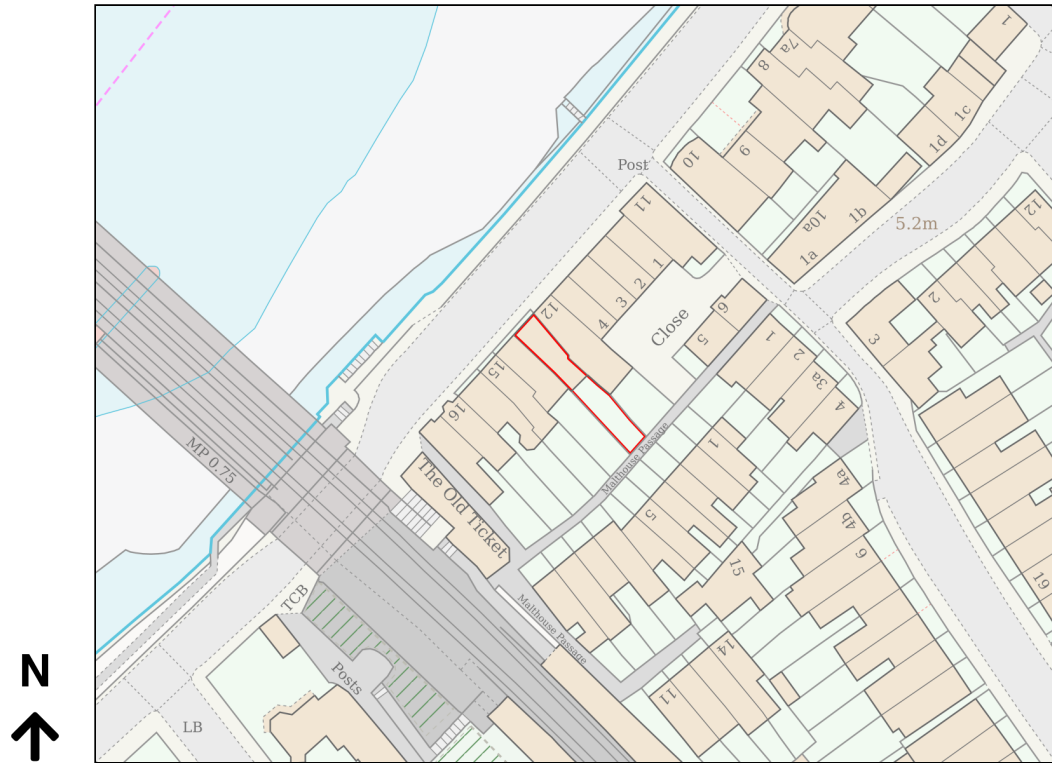

Location Plan

Site Address: 13, The Terrace, Barnes, London, SW13 0NP

Date Produced: 17-Jan-2025

Scale: 1:1250 @A4

Planning Portal Reference: PP-13703555v1