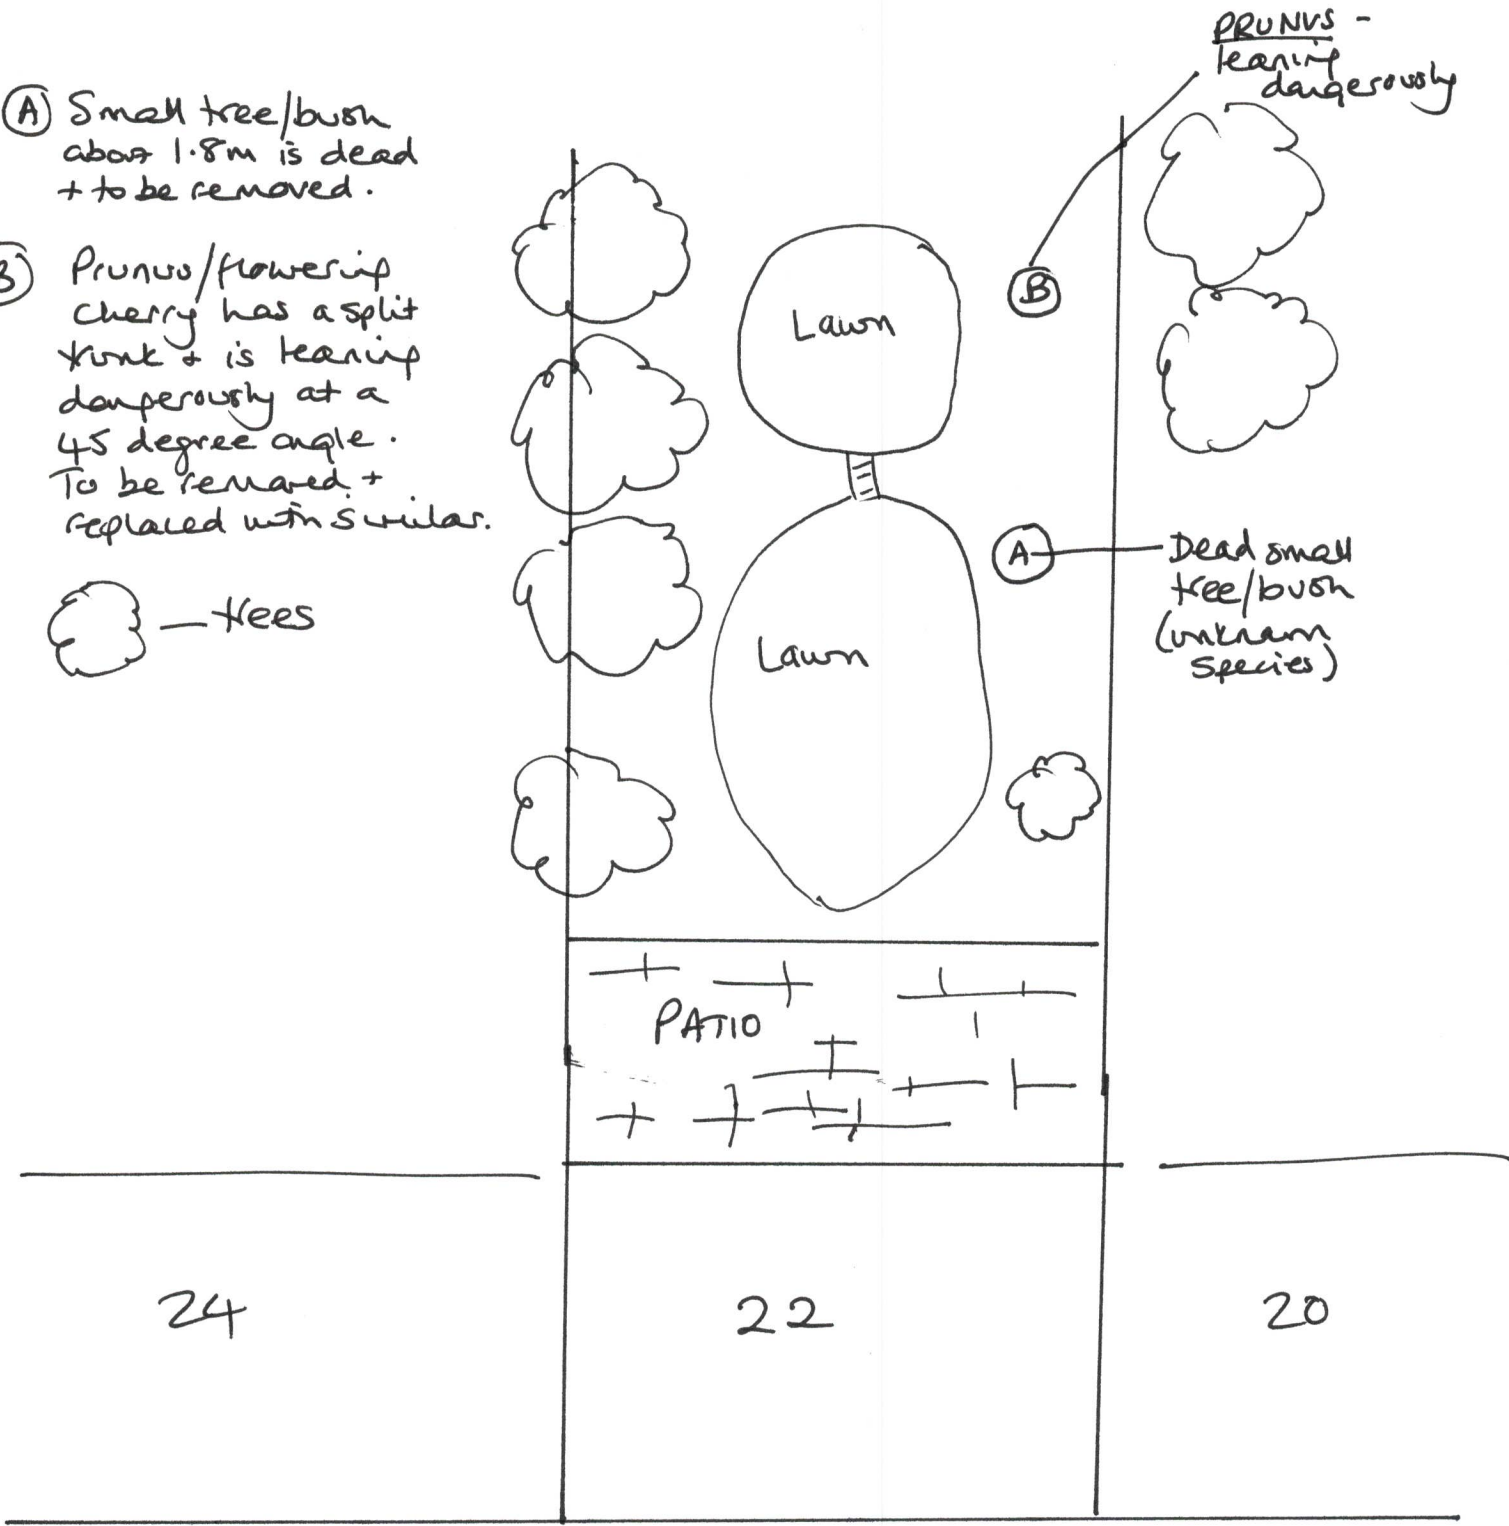

IDENTIFICATION OF TREES AT 22 KEW GREEN

(A) Small tree/bush about 1.8m is dead + to be removed.

(B) Prunus/flowering cherry has a split trunk + is leaning dangerously at a 45 degree angle. To be removed + replaced with similar.

 - trees

PRUNUS - leaning dangerously

KEW GREEN