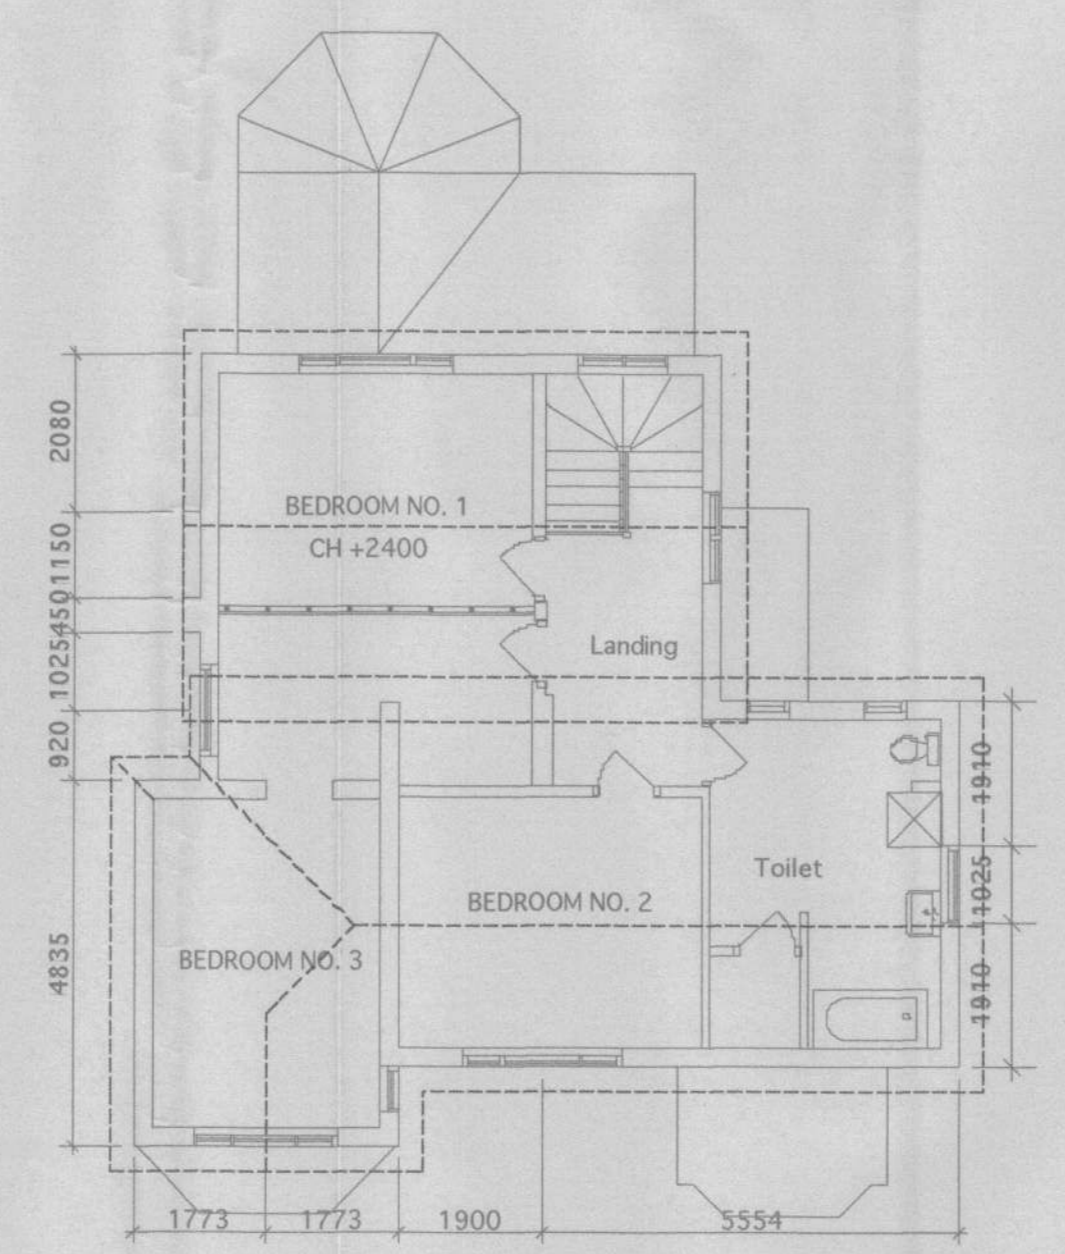

07/3341/HOT

LONDON BOROUGH OF
RICHMOND UPON THAMES
19 SEP 2007
PLANNING

Revisions:

Client:
The Herbert Family

Title:
Measurement Survey
6 Manor Gardens Road
Hampton
Middlesex TW2 2TU
Home Tel 020 8979 5516

ENGLISHAUS
Tel: +44 (0) 208 255 0595
Fax: +44 (0) 208 287 3441

Scale: 1:100
1:50 &
1:1250
Date: 21/2/07
Number: EH 2805/02

ENGLISHAUS
LIMITED
© EnglishHaus 1995

EXISTING GROUND FLOOR PLAN

EXISTING FIRST FLOOR PLAN