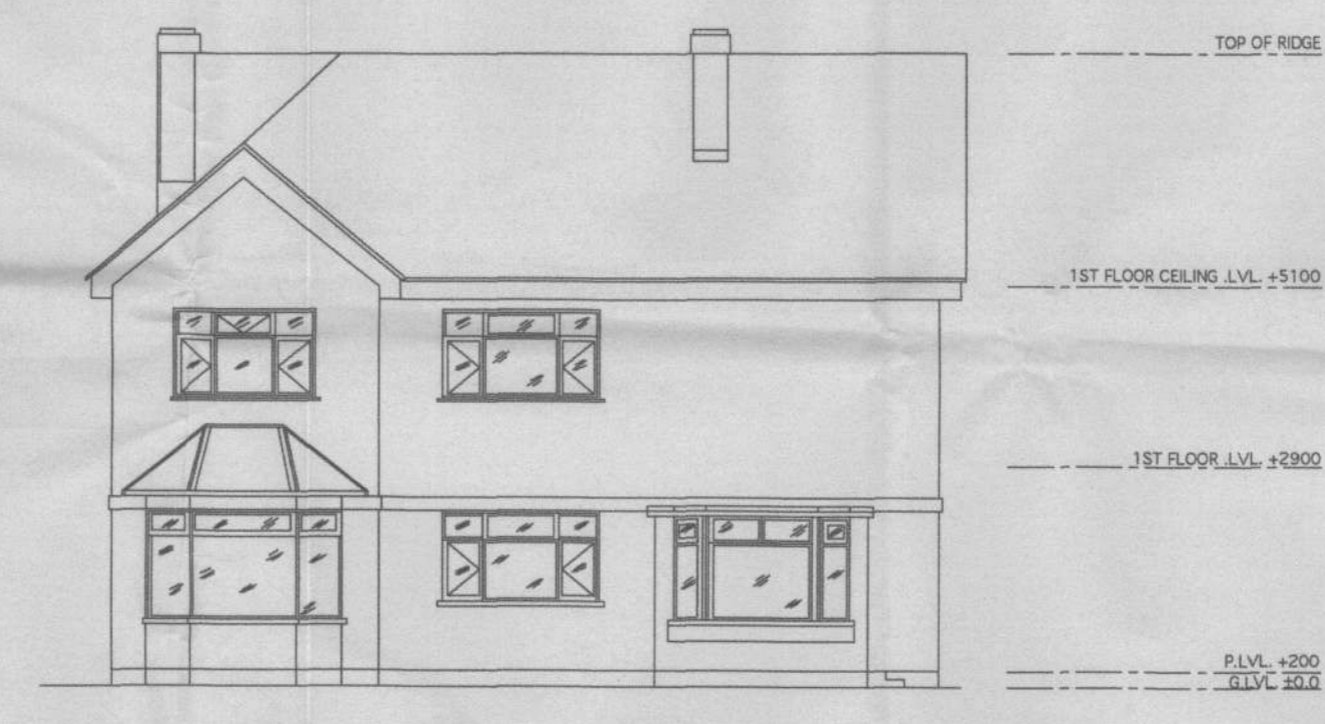

07/3341/HOT

LONDON BOROUGH OF
RICHMOND UPON THAMES
19 SEP 2007
PLANNING

Revisions:

Client:
The Herbert Family

Title:
Measurement Survey
6 Manor Gardens Road
Hampton
Middlesex TW2 2TU
Home Tel 020 8979 5516