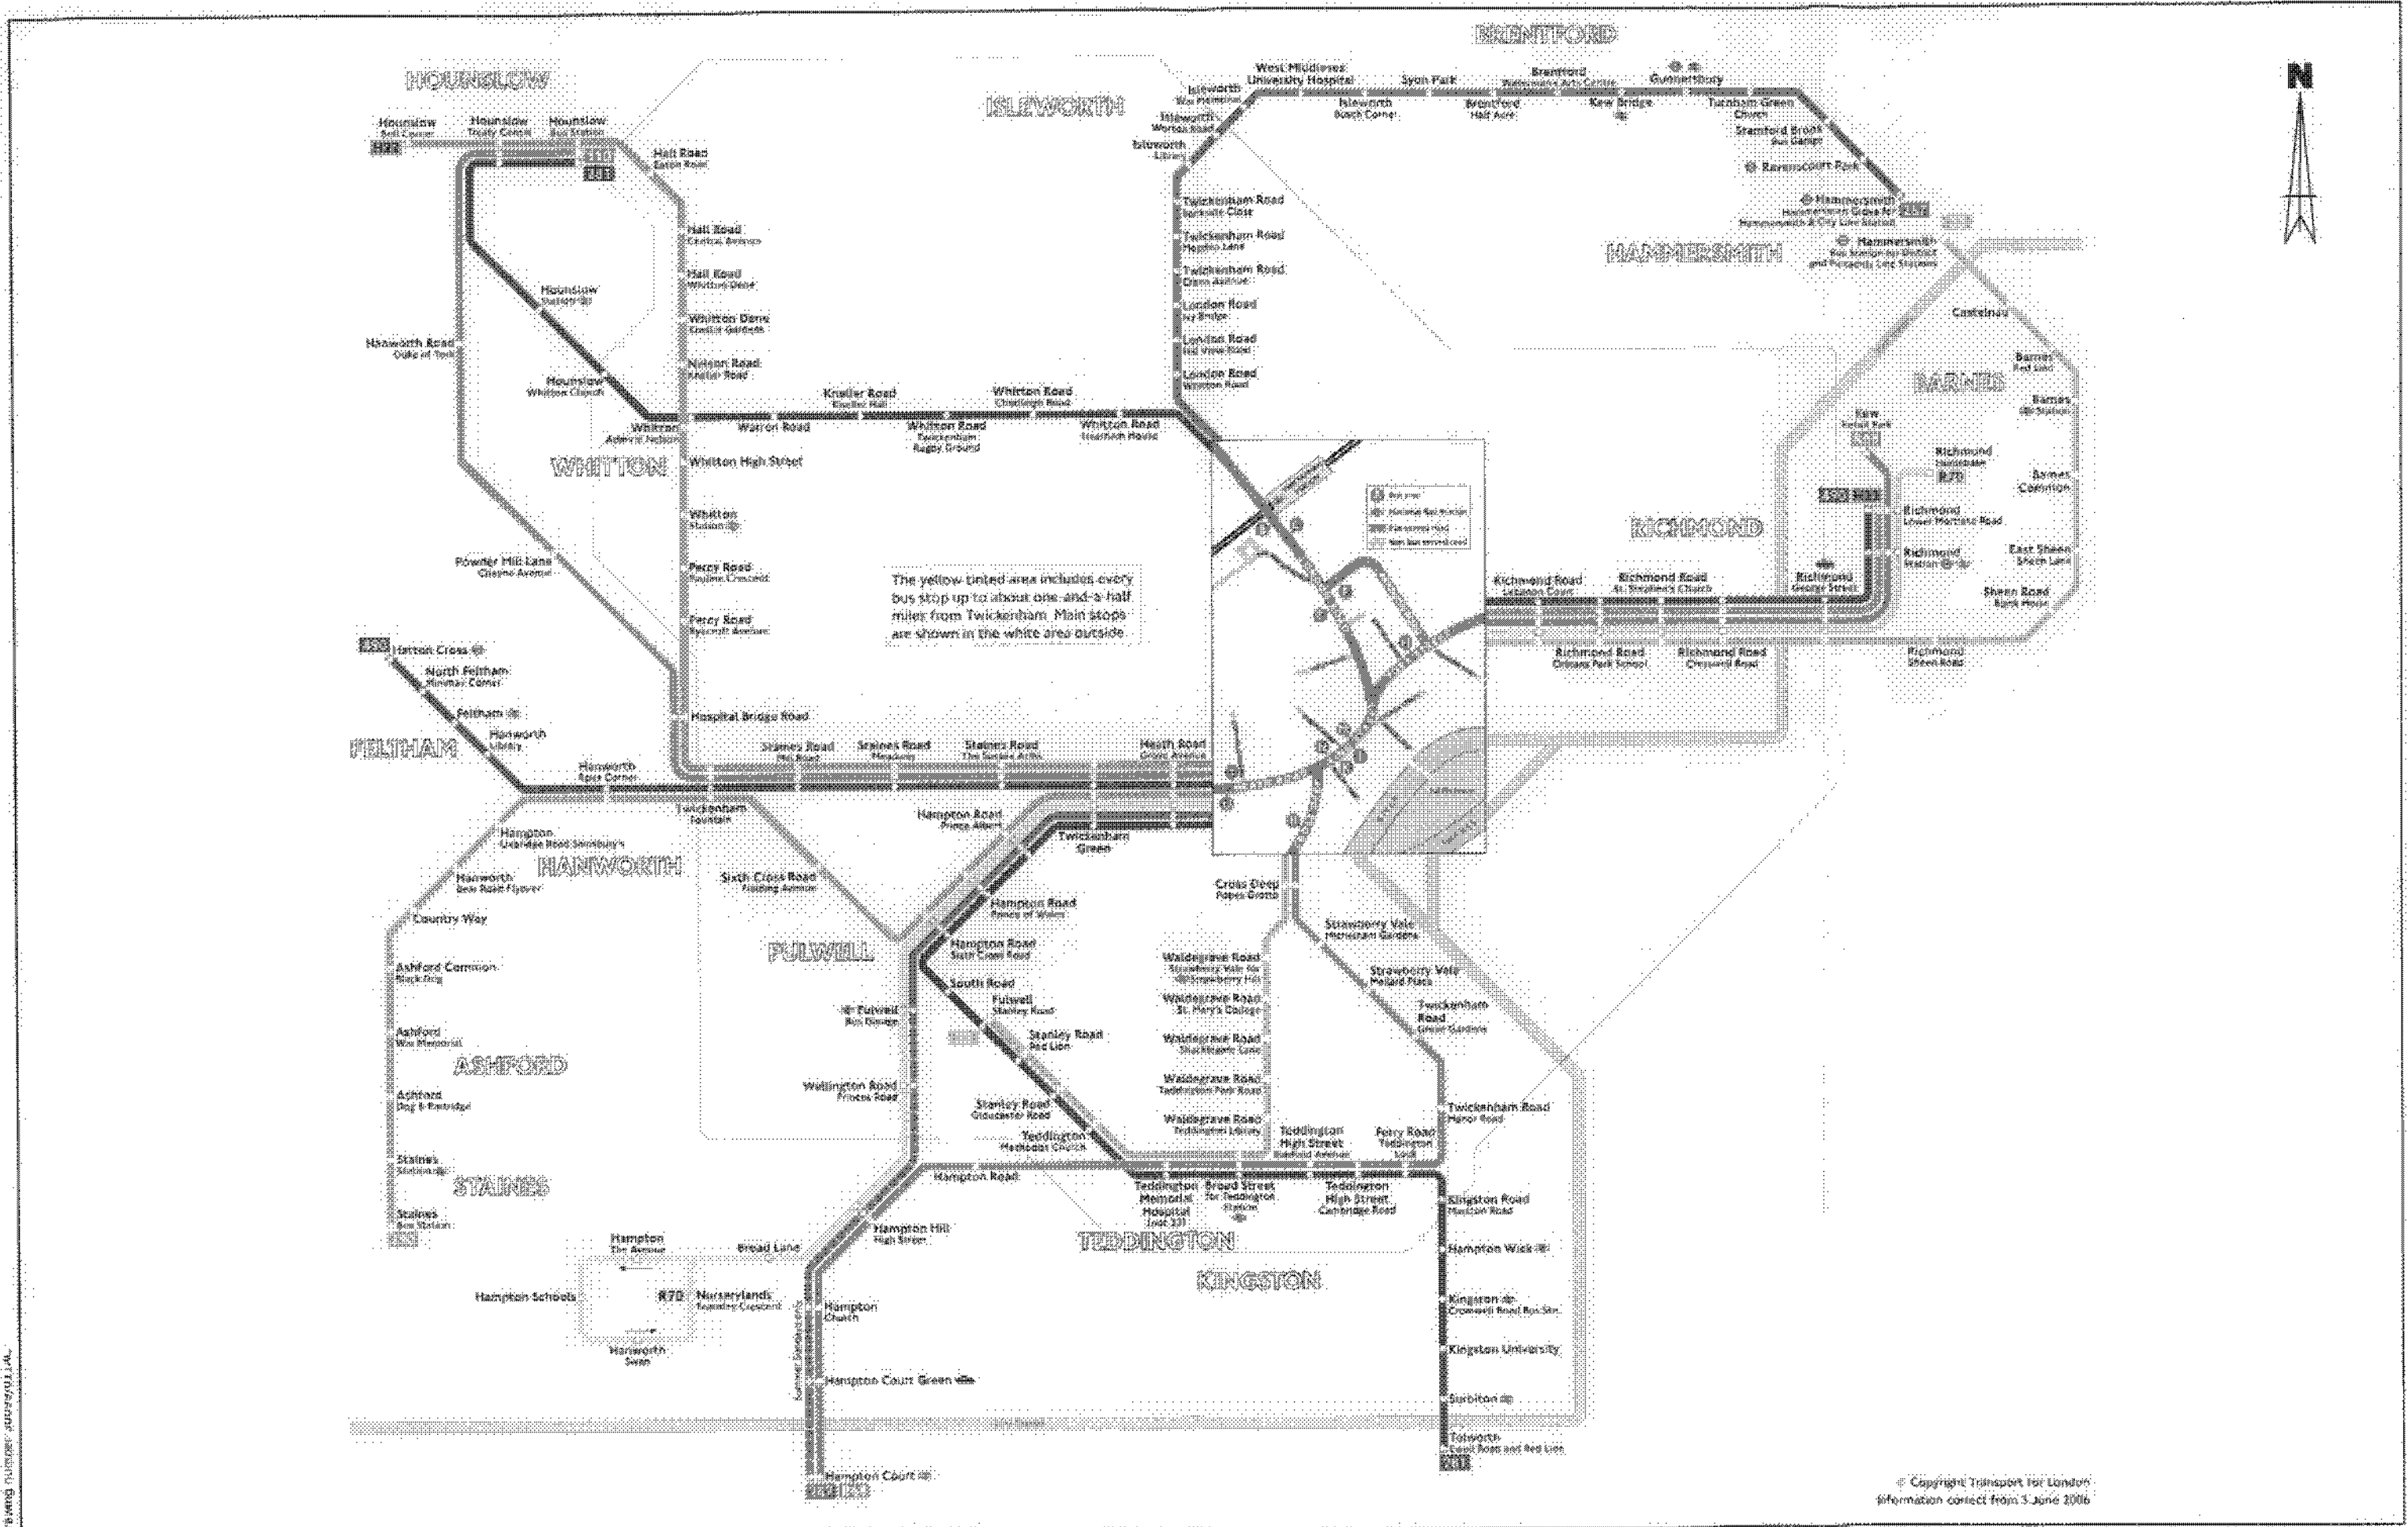

Figures

Site location plan

Figure 1

TfL
 70 Colindale Avenue
 London, EC1A 4BB
 p 020 7496 0000
 www.tfl.gov.uk

Site location relative to public transport provisions

Figure 2

© Copyright Transport for London information correct from 3 June 2006

20 minute walk time isochrone

Figure 7

79 Cowcross Street
 London, EC1M 6EE
 t: 020 7606 0008
 w: www.tppweb.co.uk

Based on TfL London Cycle Guide Area 13 (2004)

20 minute cycle time isochrone to the University

Figure 9

70 Cowcross Street
 London, EC1M 6EL
 t: 020 7606 0008
 w: www.tppweb.co.uk

Appendices

Appendix A

Service bay layout and
vehicle tracking
assessment

ST MARY'S COLLEGE, TWICKENHAM

Swept path of 8m rigid vehicle
accessing loading bay

DRAWING NUMBER 30099/003AC	REV -
-------------------------------	----------

Cobbled run over area to allow fire tender to exit

ST MARY'S COLLEGE, TWICKENHAM

Swept path of fire tender accessing the site

TRANSPORT PLANNING PRACTICE