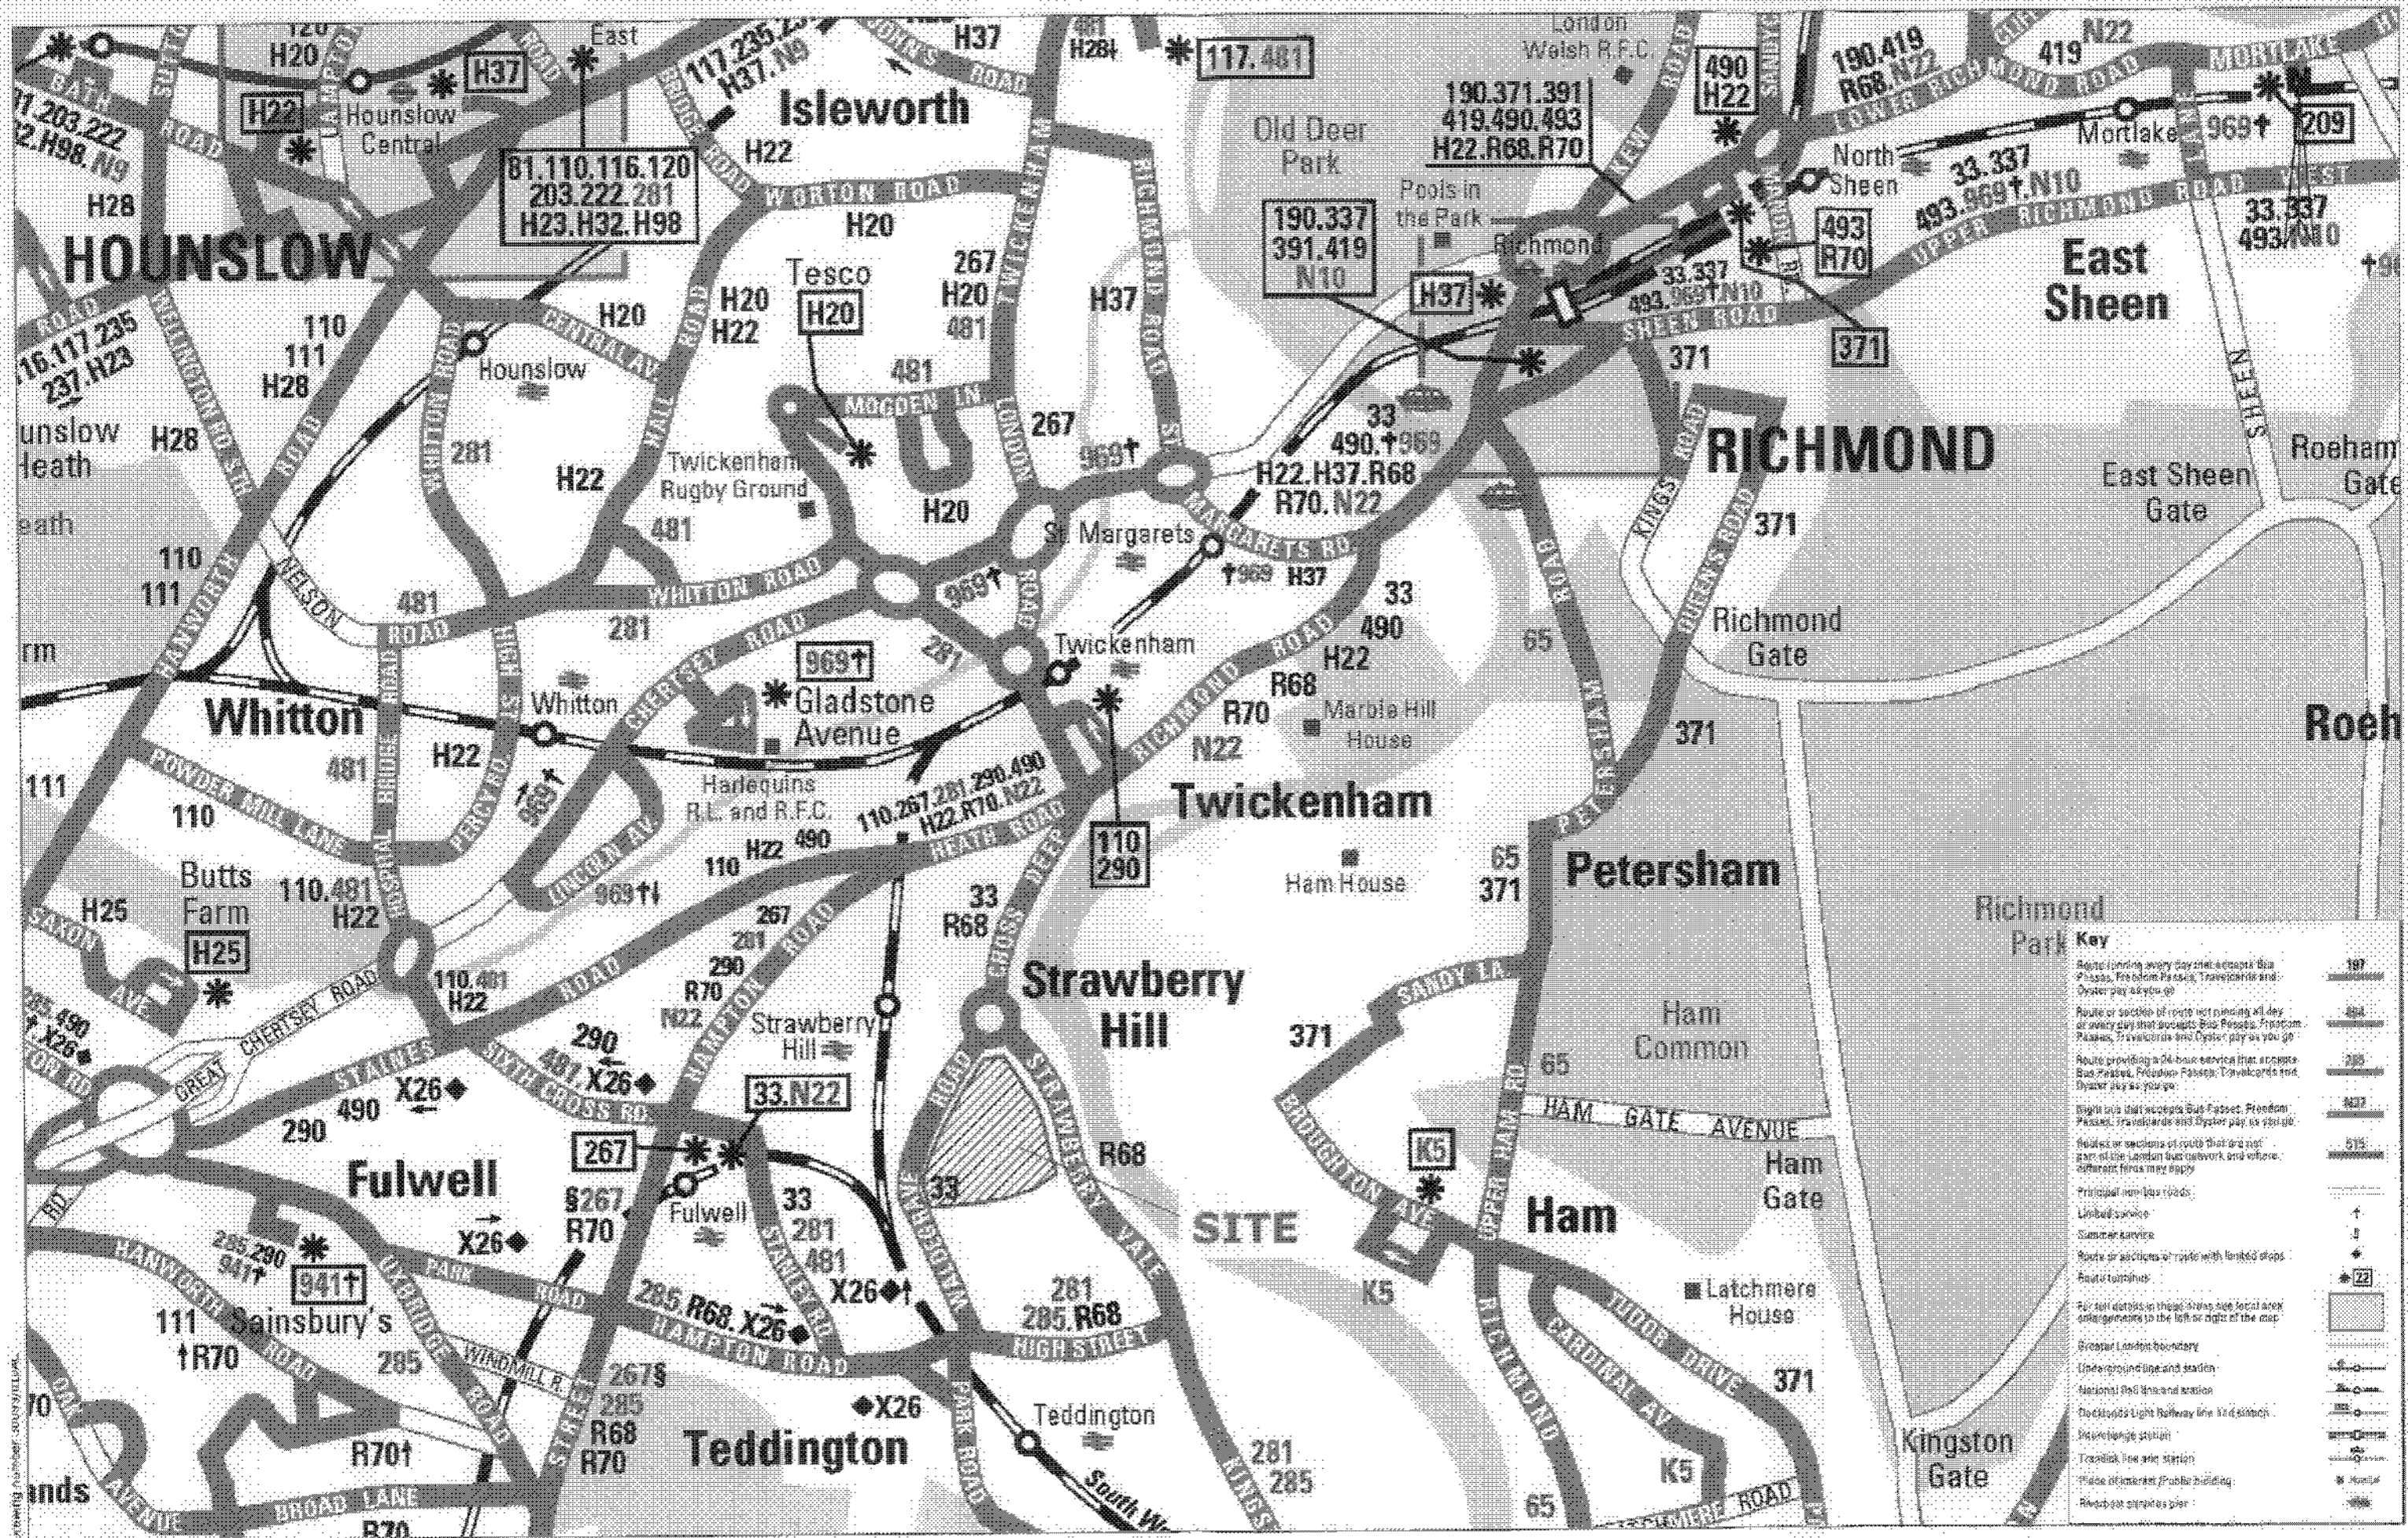

Figures

Site location plan

Figure 1

TfL
 70 Colindale Avenue
 London, EC1A 4BB
 p 020 7496 0000
 www.tfl.gov.uk

Site location relative to public transport provisions

Figure 2

© Copyright Transport for London information correct from 3 June 2006

Bus services running close to site

Figure 3

PTAL map of Twickenham
Figure 4

60 minute public transport journey time isochrone to the University

Figure 5

Local highway network

Figure 6

70 Colindale Street
 London, EC3M 6BL
 t: 020 7608 0008
 w: www.tppweb.co.uk

20 minute walk time isochrone

Figure 7

79 Cowcross Street
 London, EC1M 6EE
 t: 020 7606 0008
 w: www.tppweb.co.uk

Based on TfL London Cycle Guide Area 13 (2004)

20 minute cycle time isochrone to the University