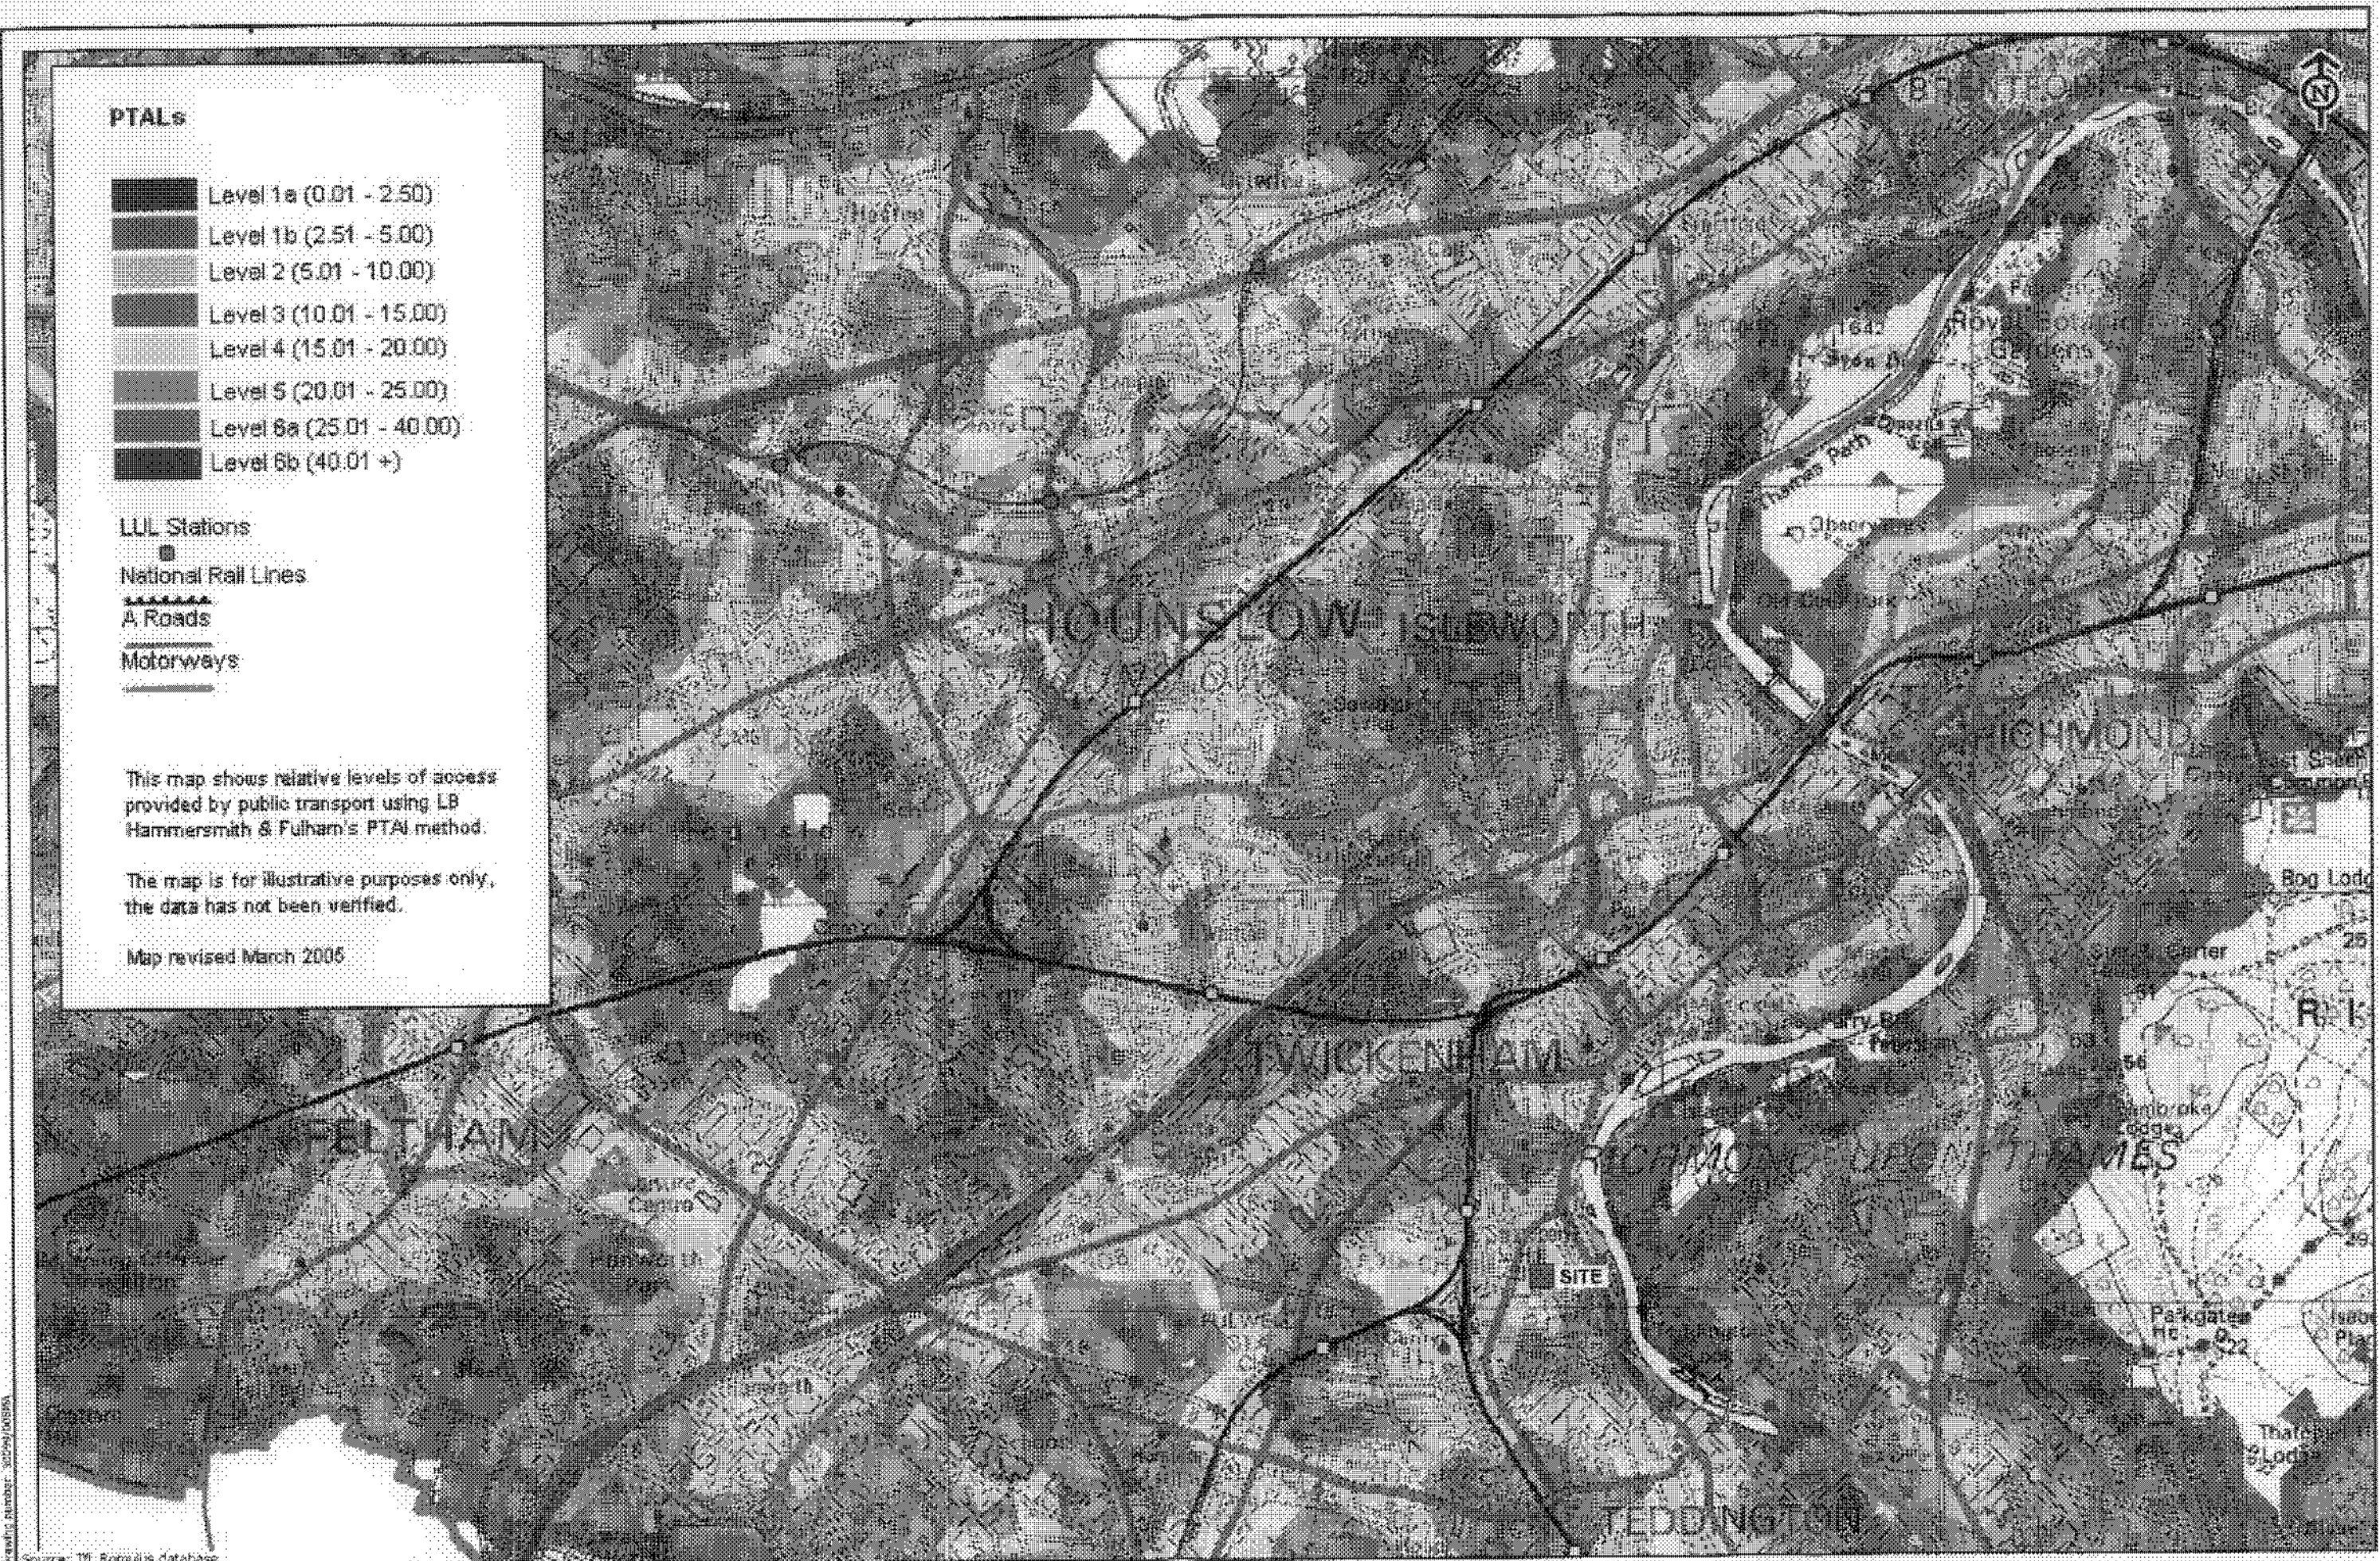

Figure 3

PTAL map of Twickenham
Figure 4