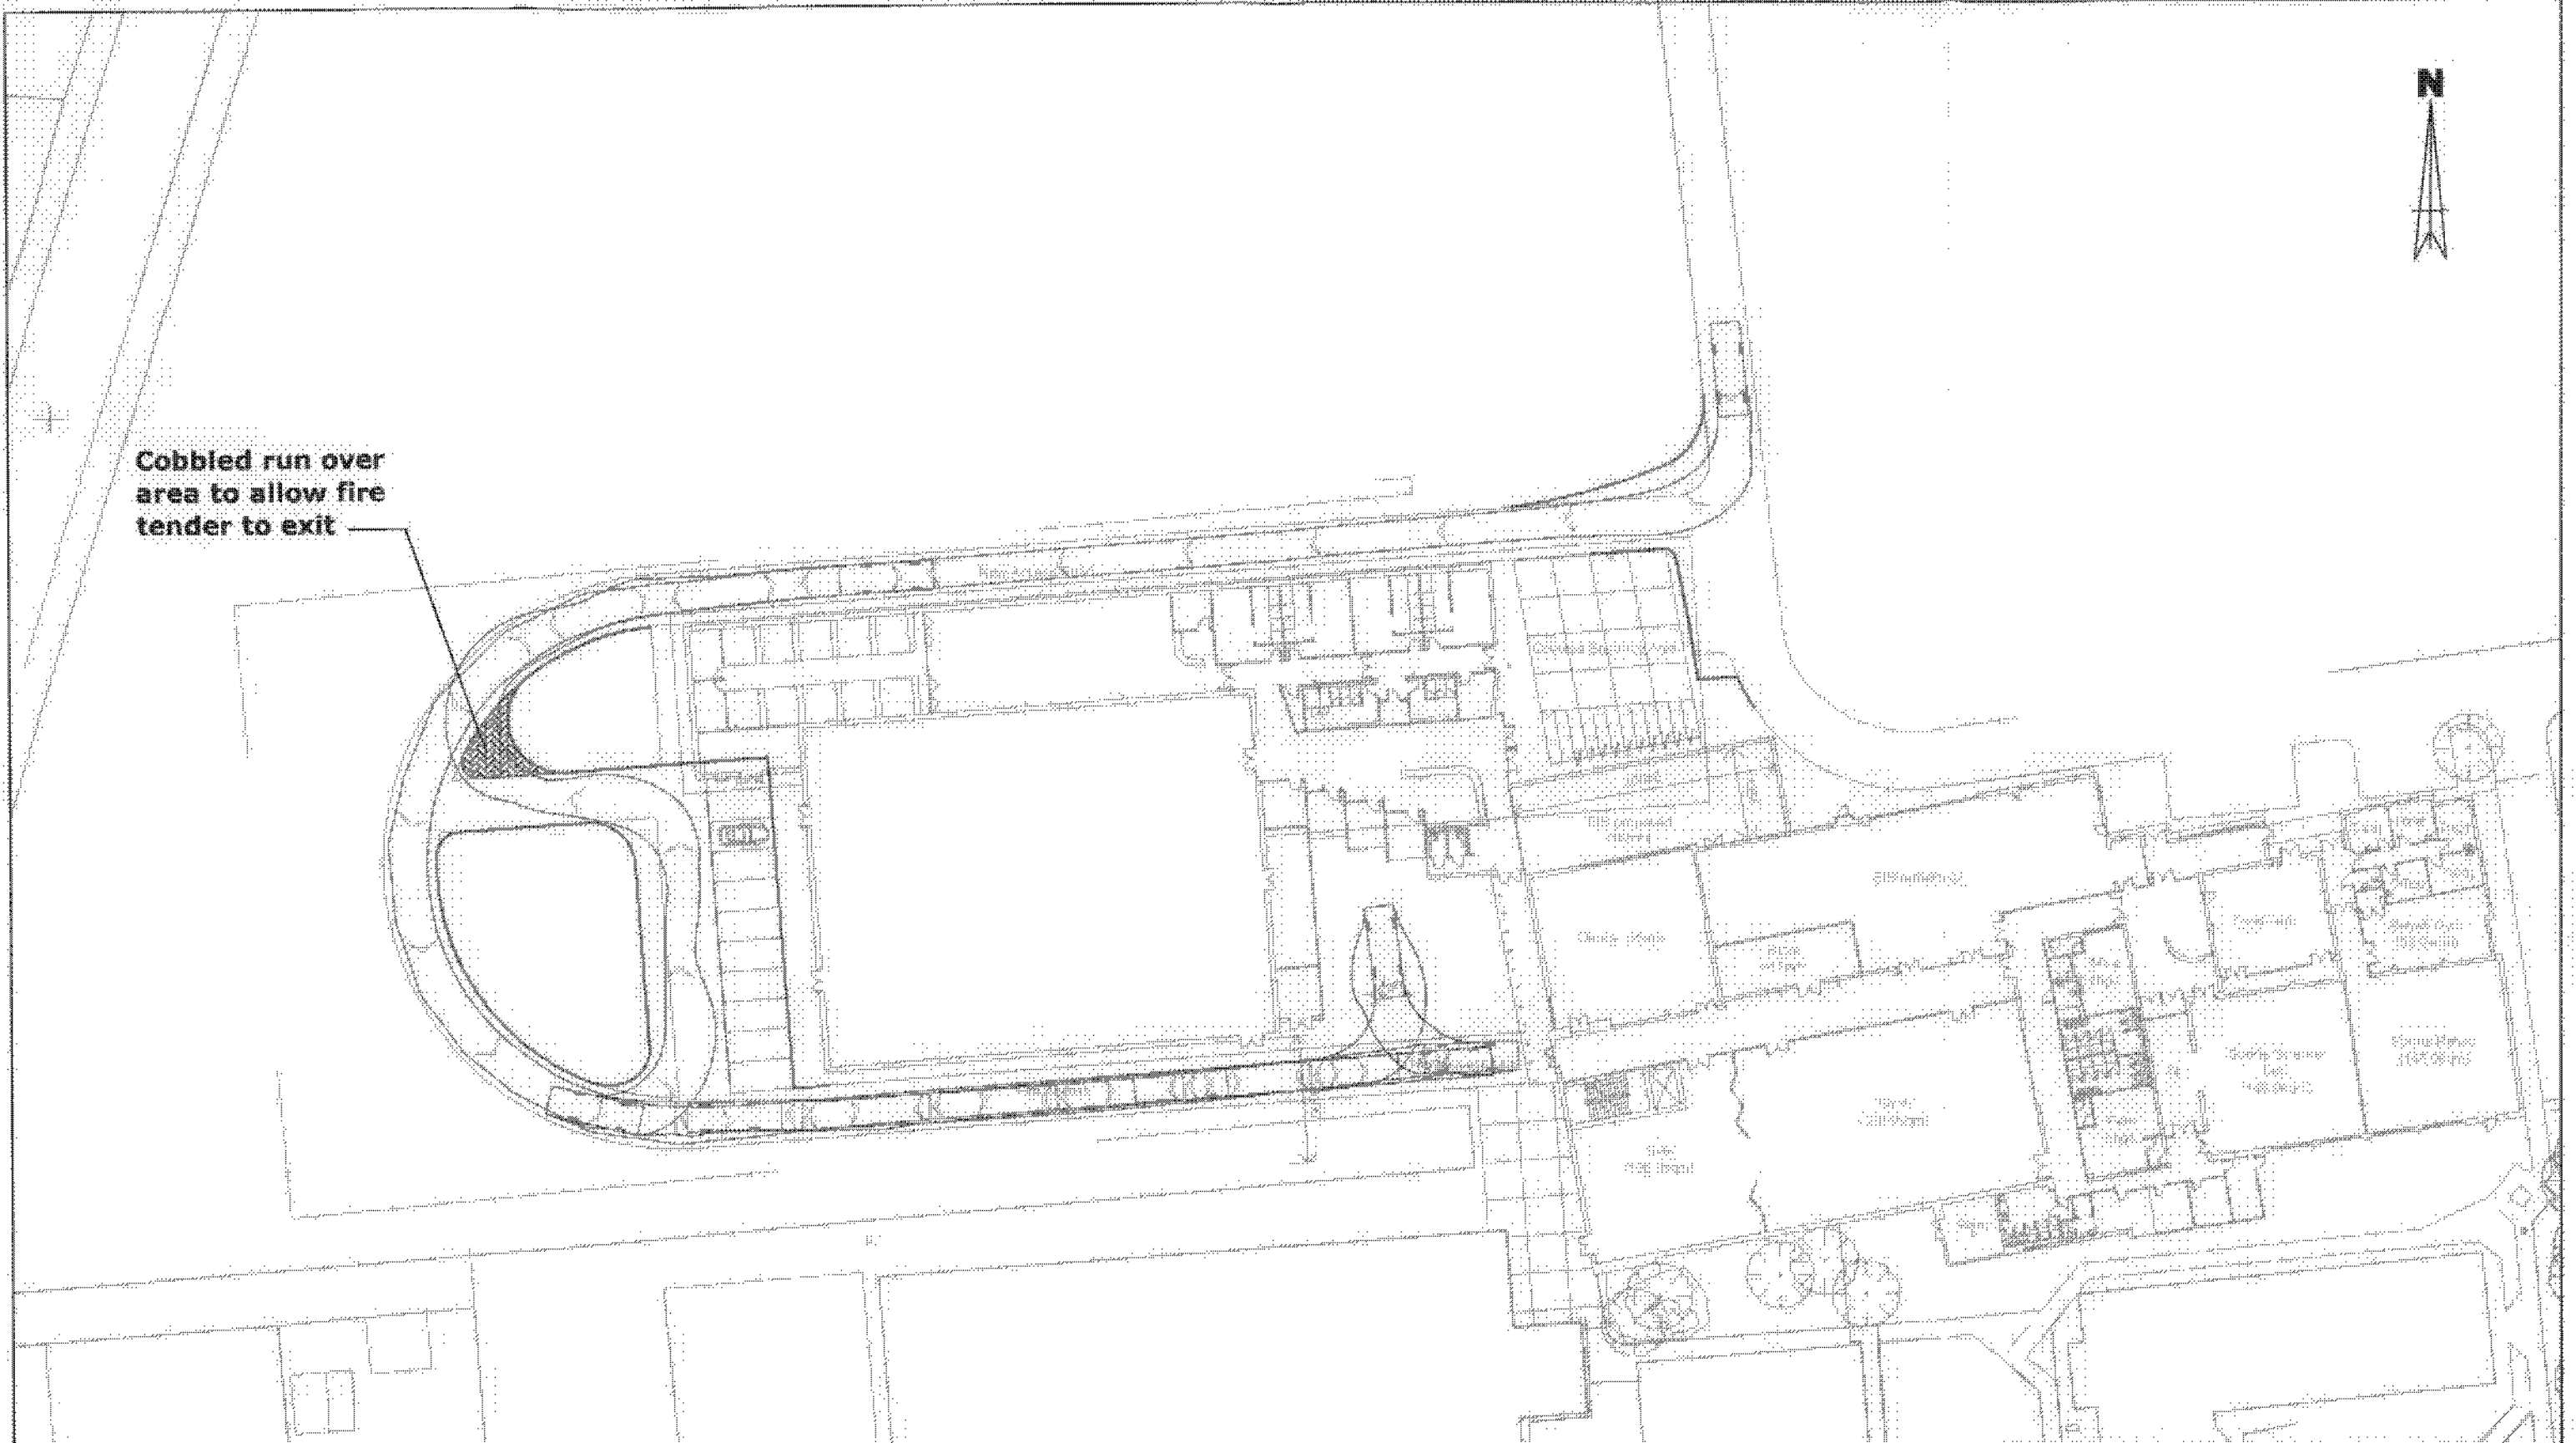

DRAWING NUMBER 30099/003AC	REV -
-------------------------------	----------

Cobbled run over area to allow fire tender to exit

ST MARY'S COLLEGE, TWICKENHAM

Swept path of fire tender accessing the site

TRANSPORT PLANNING PRACTICE

70 Cowcross Street,
London, EC1M 6EL

T: 020 7608 0008
W: www.tppweb.co.uk

SCALE: 1:500	DATE: 26/04/07	(REV)	DRAWN BY: REV	CHECKED: -
--------------	----------------	-------	---------------	------------

DRAWING NUMBER: 30099/008AC	REV: -
-----------------------------	--------