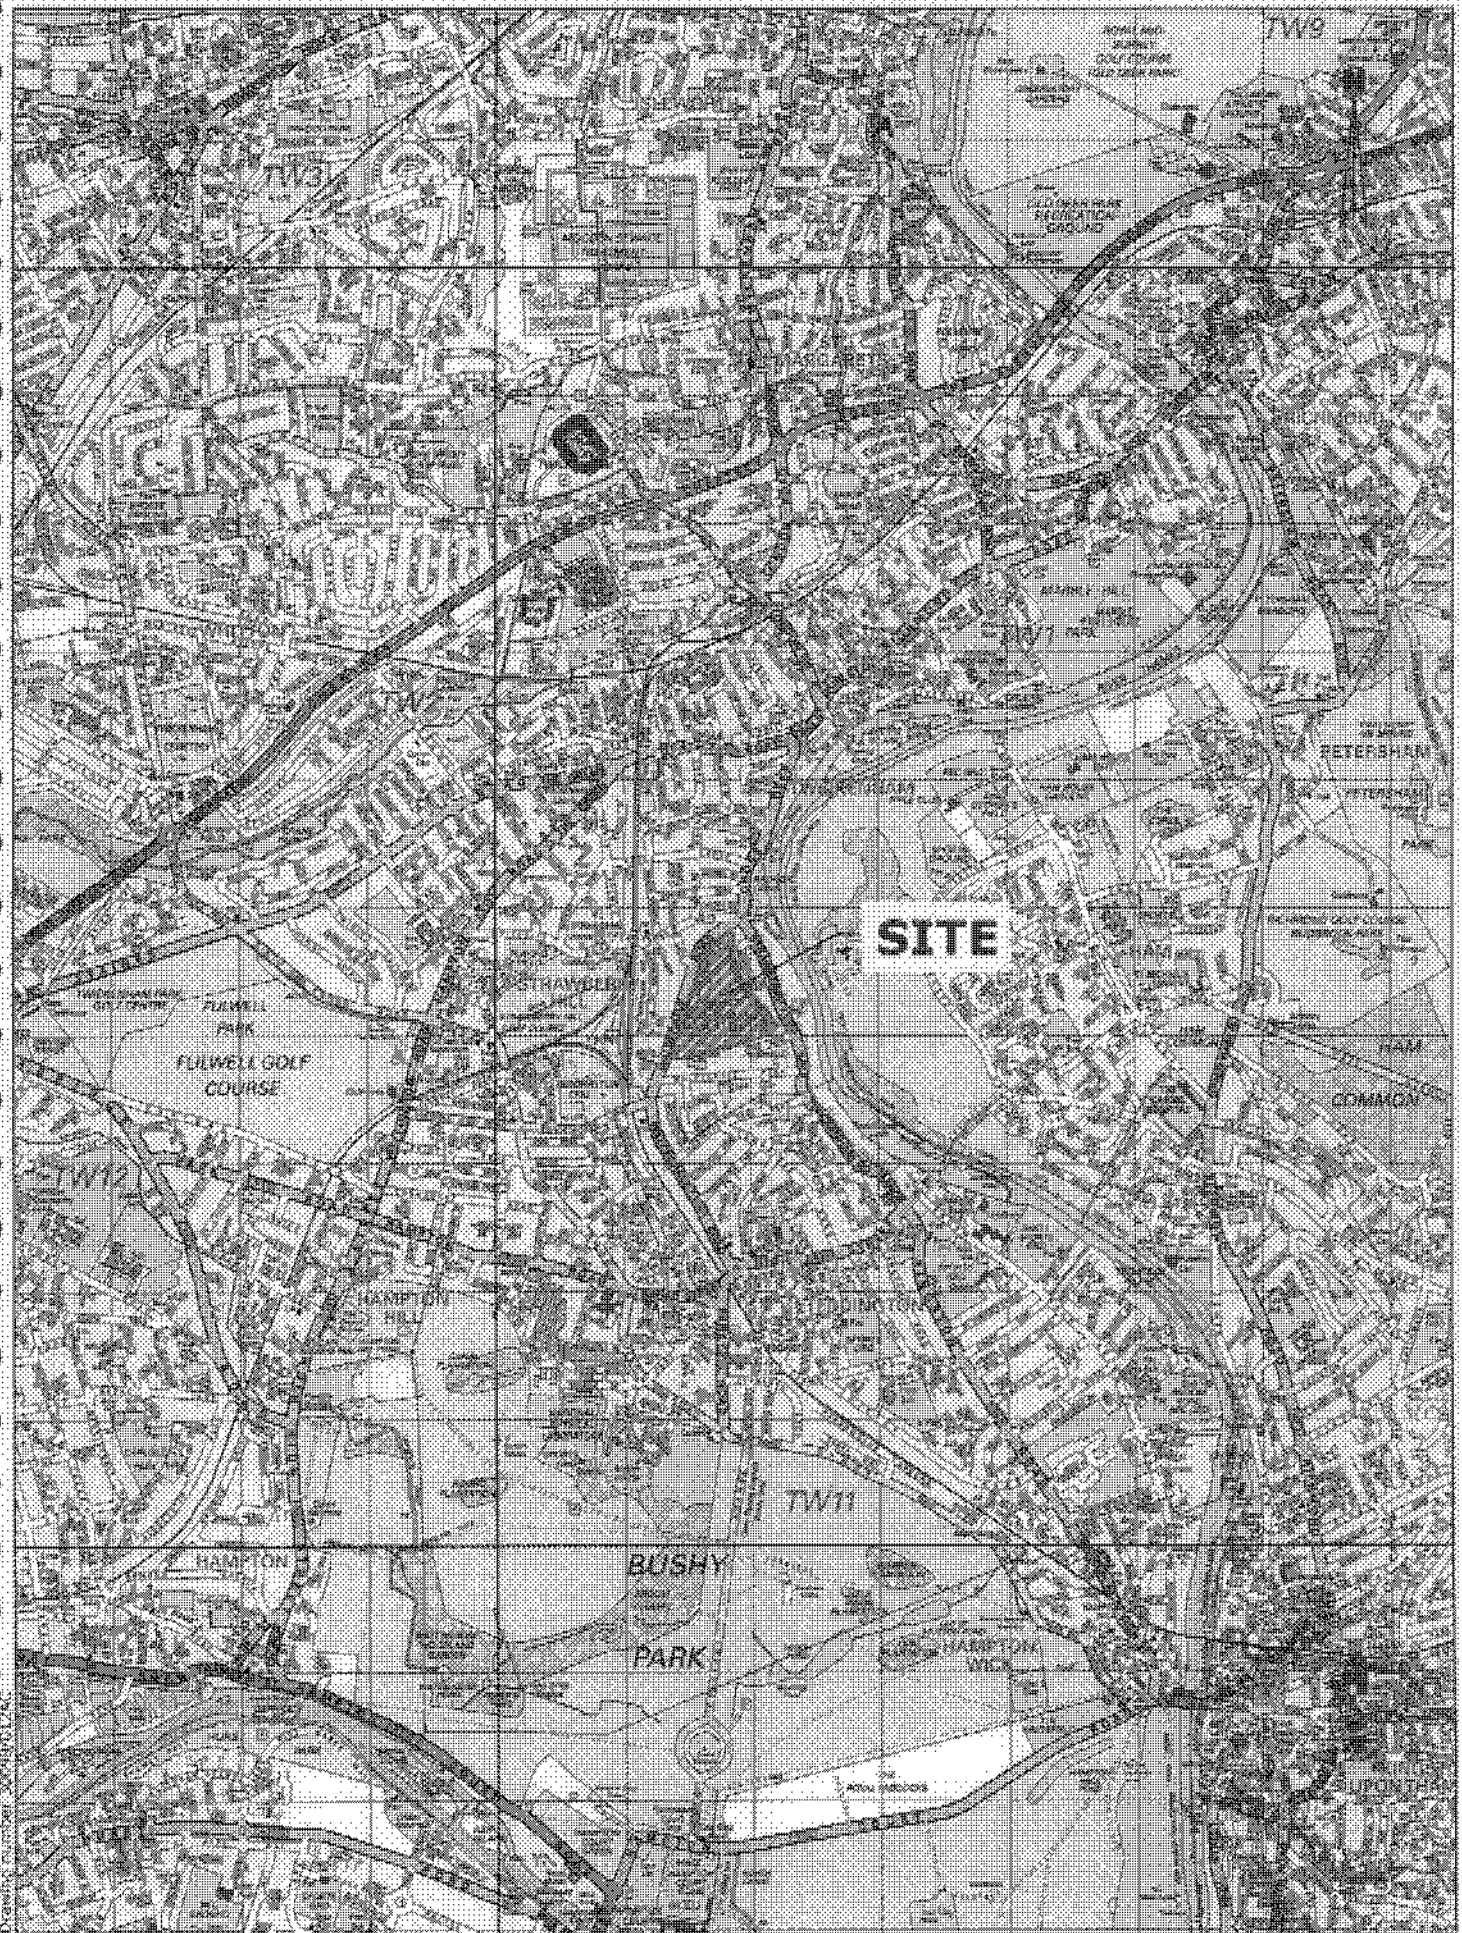

Local highway network

Figure 6

70 Colindale Street
London, EC3M 6BL
t: 020 7608 0008
w: www.tppweb.co.uk