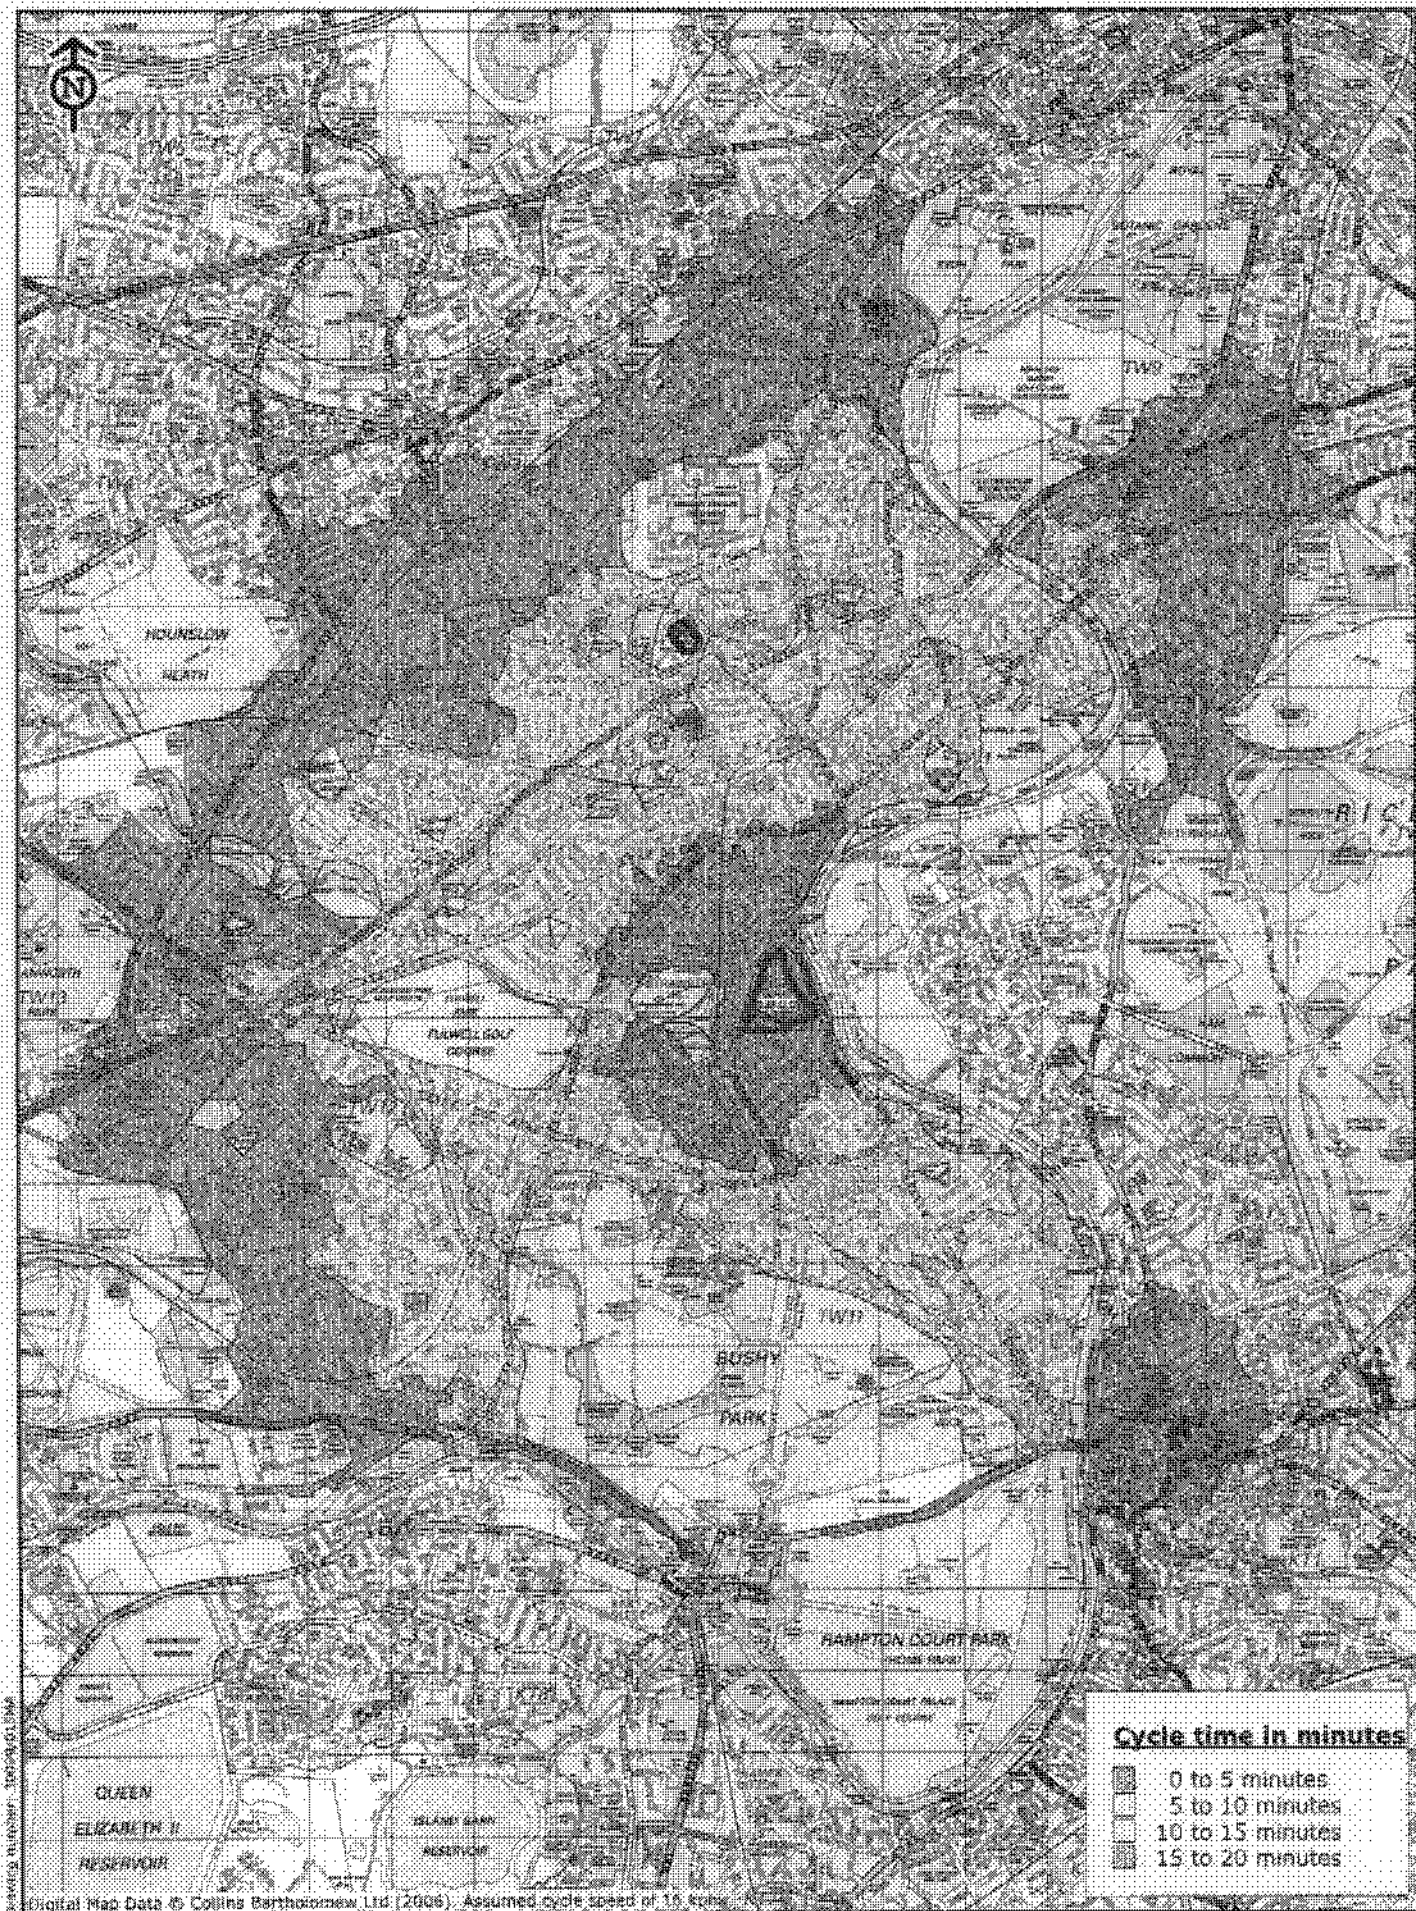

20 minute walk time isochrone

Figure 7

79 Cowcross Street
 London, EC1M 6EE
 t: 020 7606 0008
 w: www.tppweb.co.uk

Based on TfL London Cycle Guide Area 13 (2004)

20 minute cycle time isochrone to the University