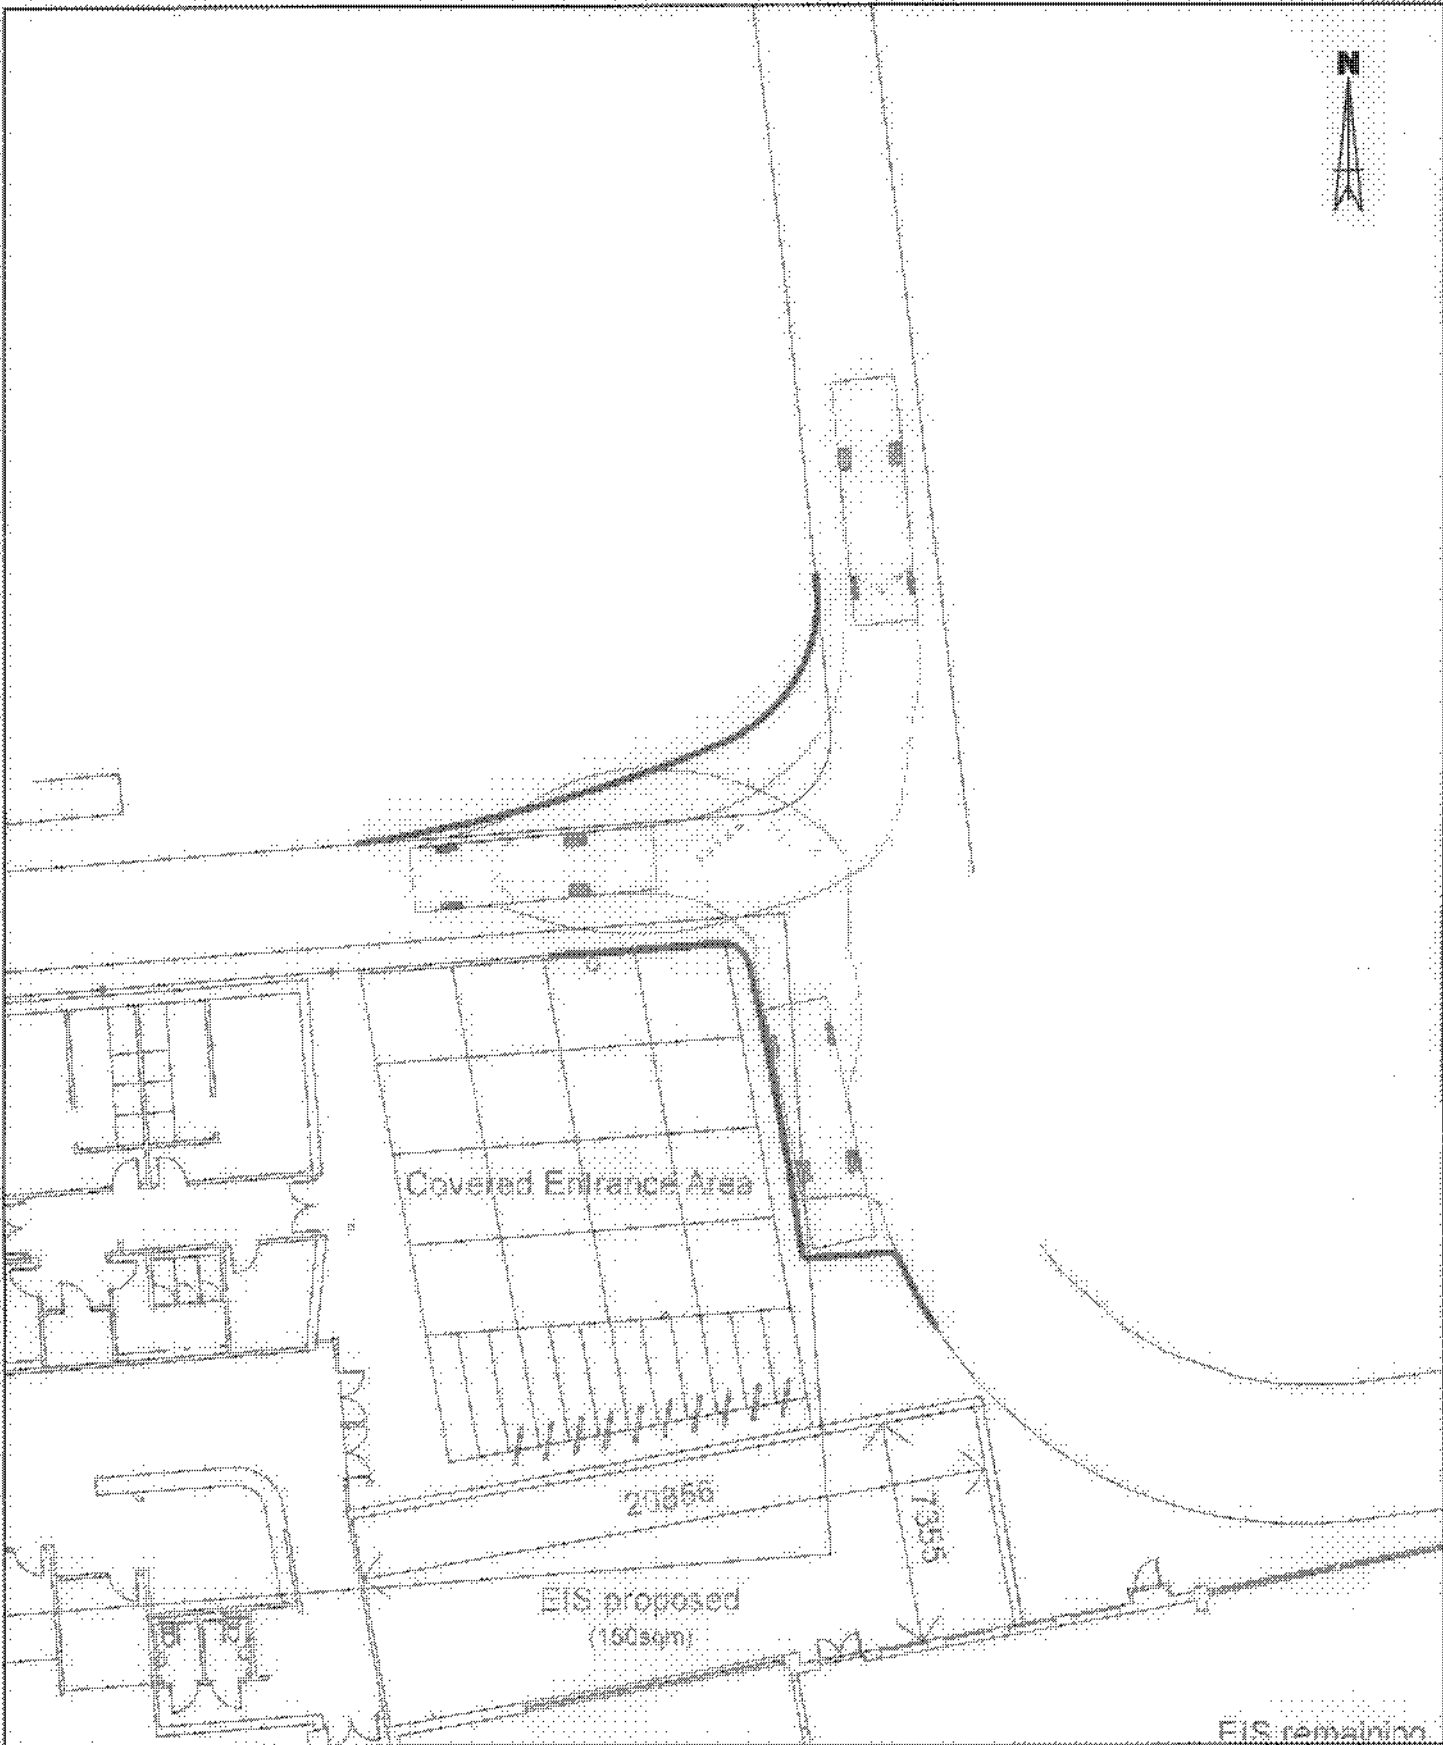

Figure 9

70 Cowcross Street
 London, EC1M 6EL
 t: 020 7606 0008
 w: www.tppweb.co.uk

Appendices

Appendix A

Service bay layout and
vehicle tracking
assessment

ST MARY'S COLLEGE, TWICKENHAM

Swept path of 8m rigid vehicle
accessing loading bay

70 Cowcross Street,
London, EC1M 6EL

T: 020 7608 0008
W: www.tppweb.co.uk

SCALE: 1:500	DATE: 26/04/07	(REV)	DRAWN BY: REV	CHECKED: -
--------------	----------------	-------	---------------	------------

DRAWING NUMBER: 30099/008AC	REV: -
-----------------------------	--------