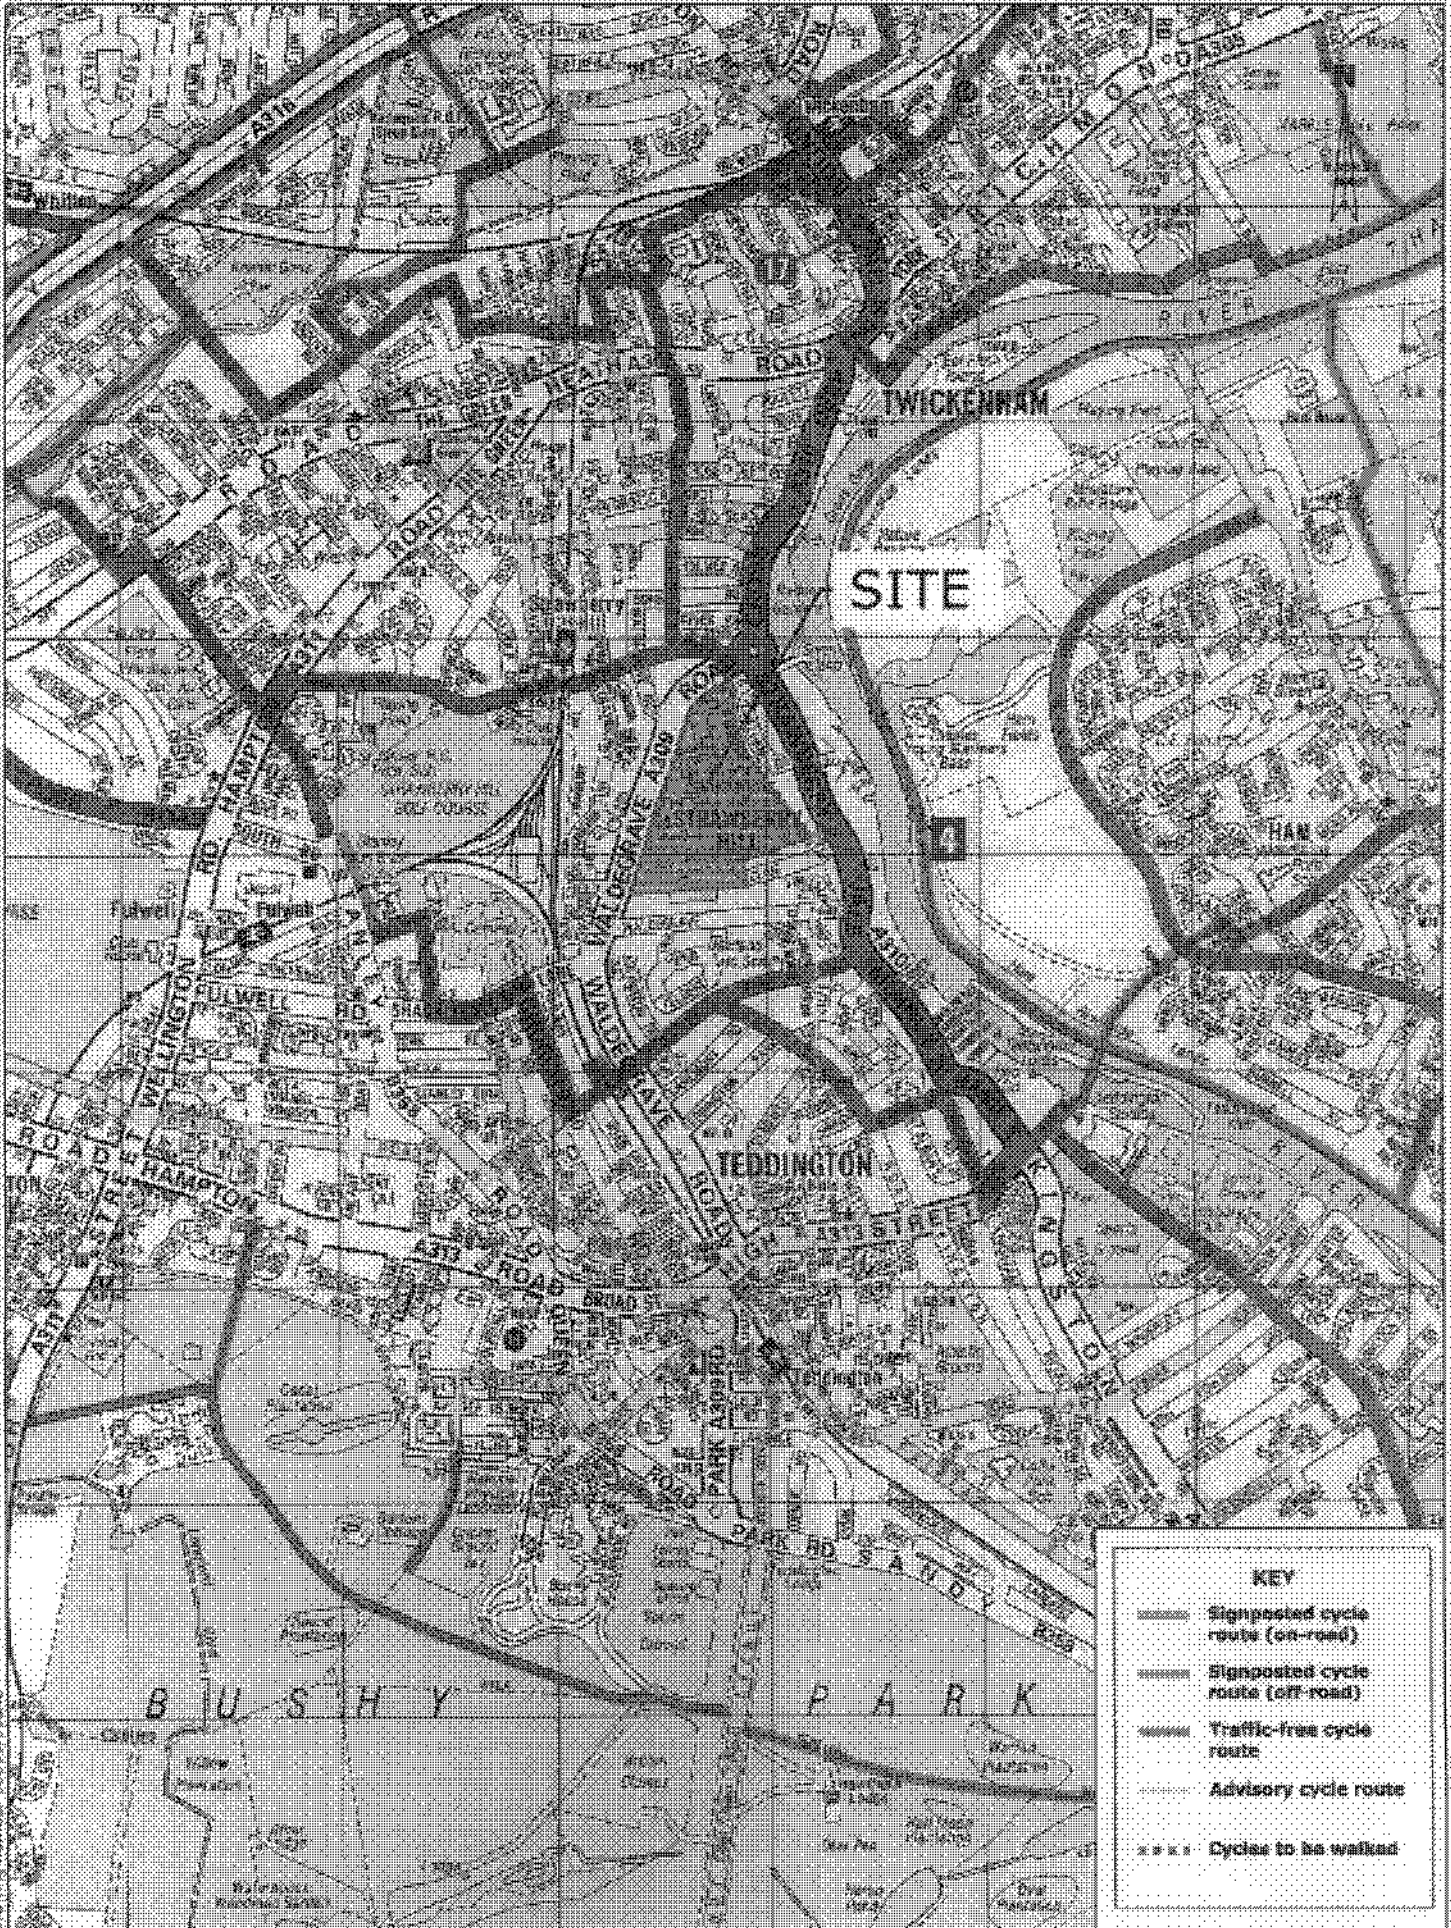

Figures

Site location plan

Figure 1

TfL
 70 Colindale Avenue
 London, EC1A 4BB
 p 020 7496 0000
 www.tfl.gov.uk

Site location relative to public transport provisions

Figure 2

© Copyright Transport for London information correct from 3 June 2006

Bus services running close to site

Figure 3

PTAL map of Twickenham
Figure 4

60 minute public transport journey time isochrone to the University

Figure 5

Local highway network

Figure 6

70 Colindale Street
 London, EC3M 6BL
 t: 020 7608 0008
 w: www.tppweb.co.uk

20 minute walk time isochrone

Figure 7

79 Cowcross Street
 London, EC1M 6EE
 t: 020 7606 0008
 w: www.tppweb.co.uk

Based on TfL London Cycle Guide Area 13 (2004)

20 minute cycle time isochrone to the University