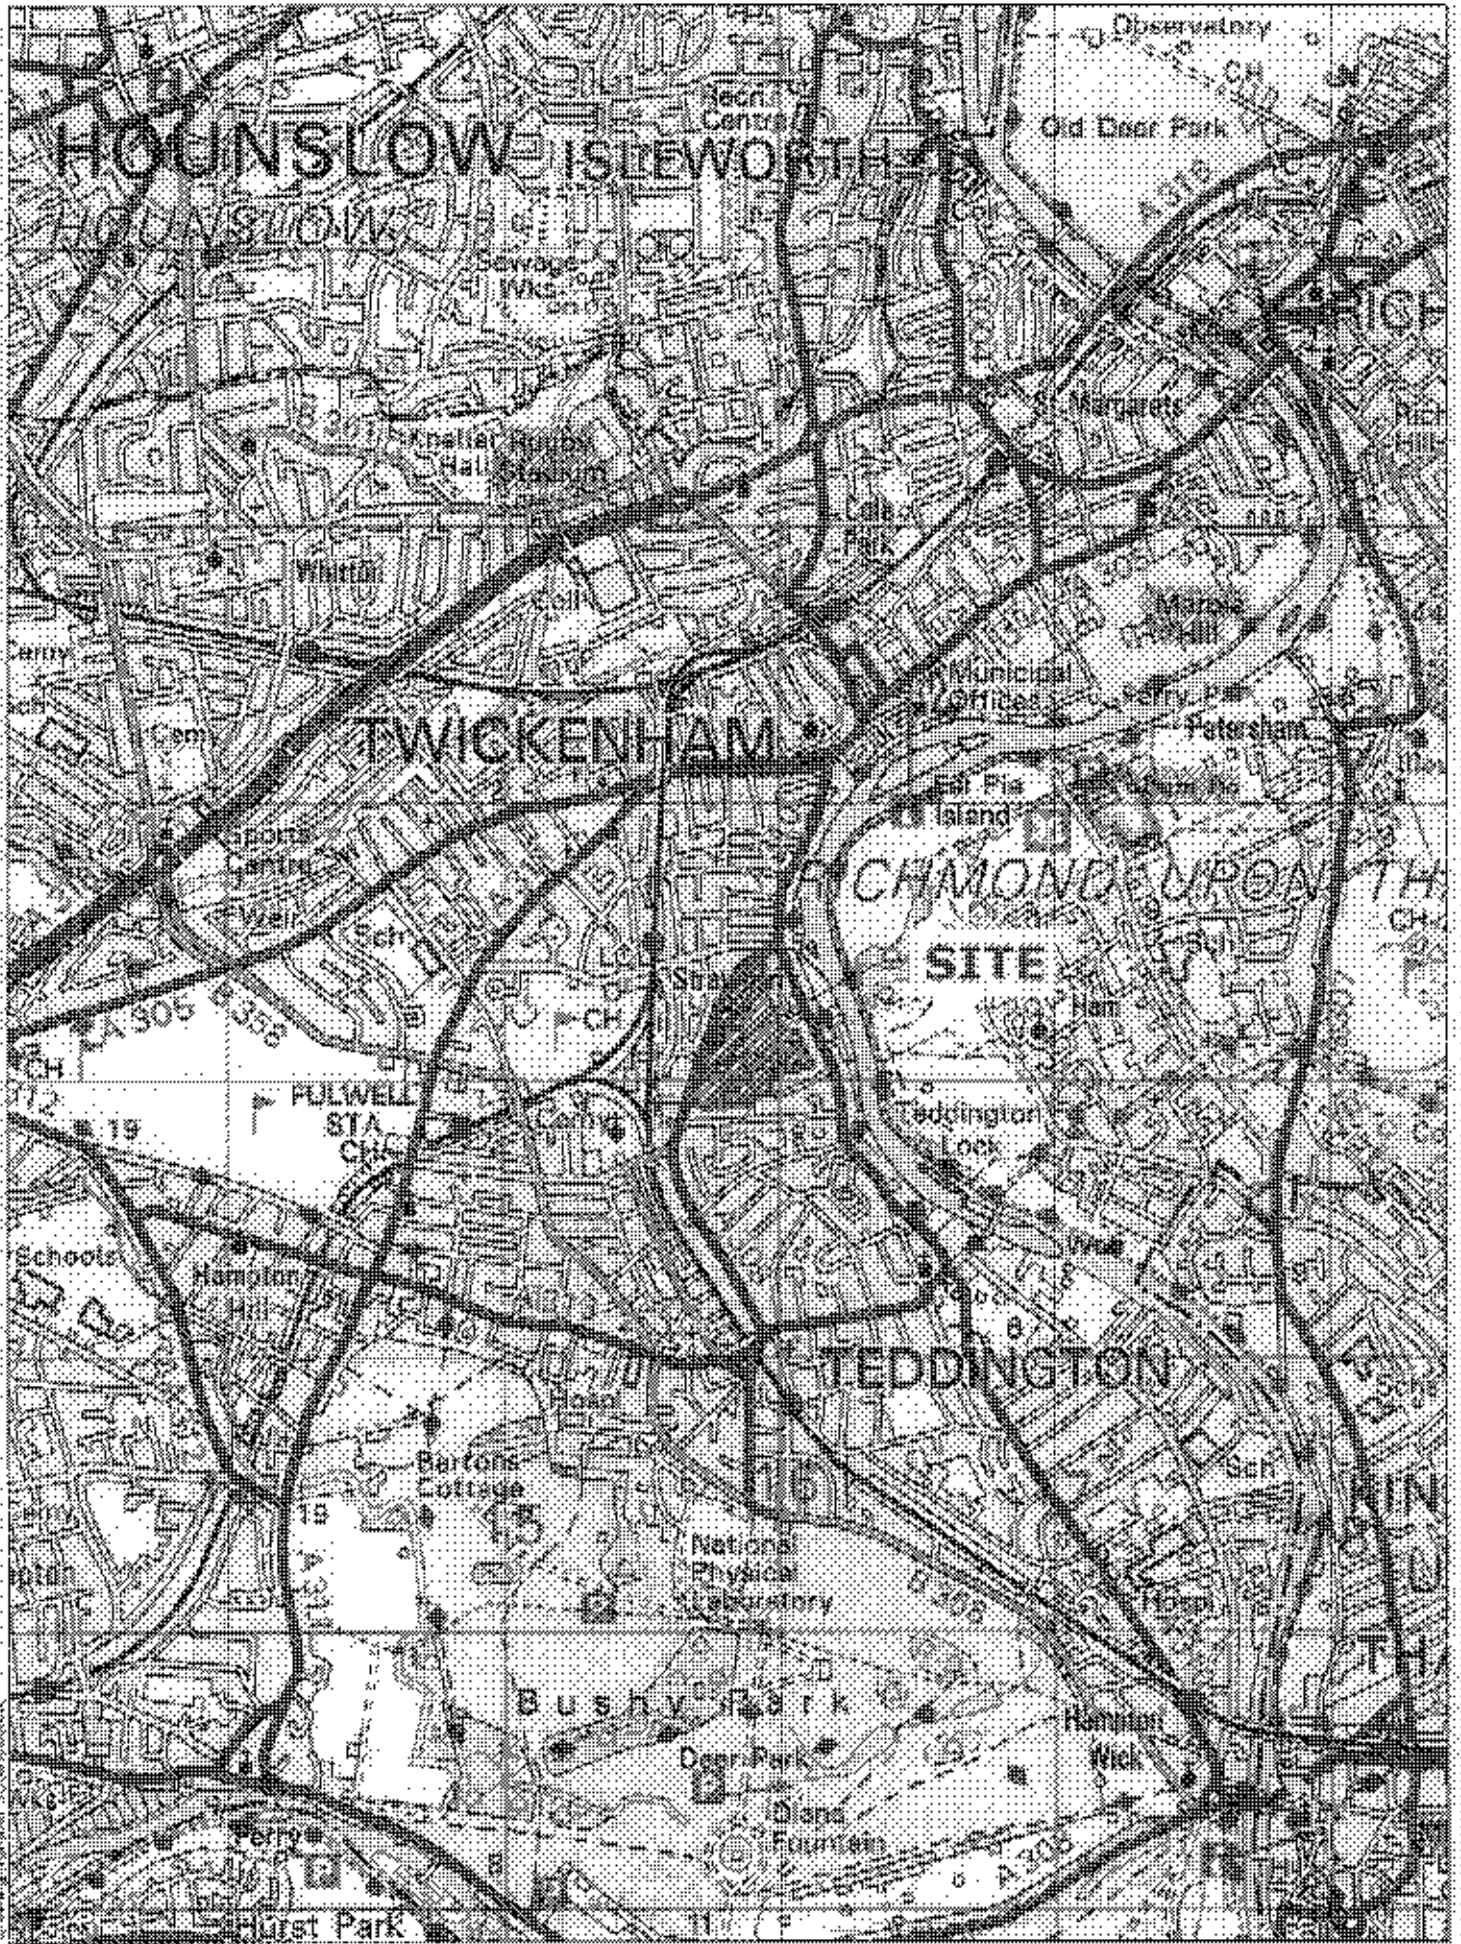

Figures

Site location plan

Figure 1

TfL
 70 Colindale Avenue
 London, EC1A 4BB
 p 020 7496 0000
 www.tfl.gov.uk

Site location relative to public transport provisions

Figure 2

© Copyright Transport for London information correct from 3 June 2006