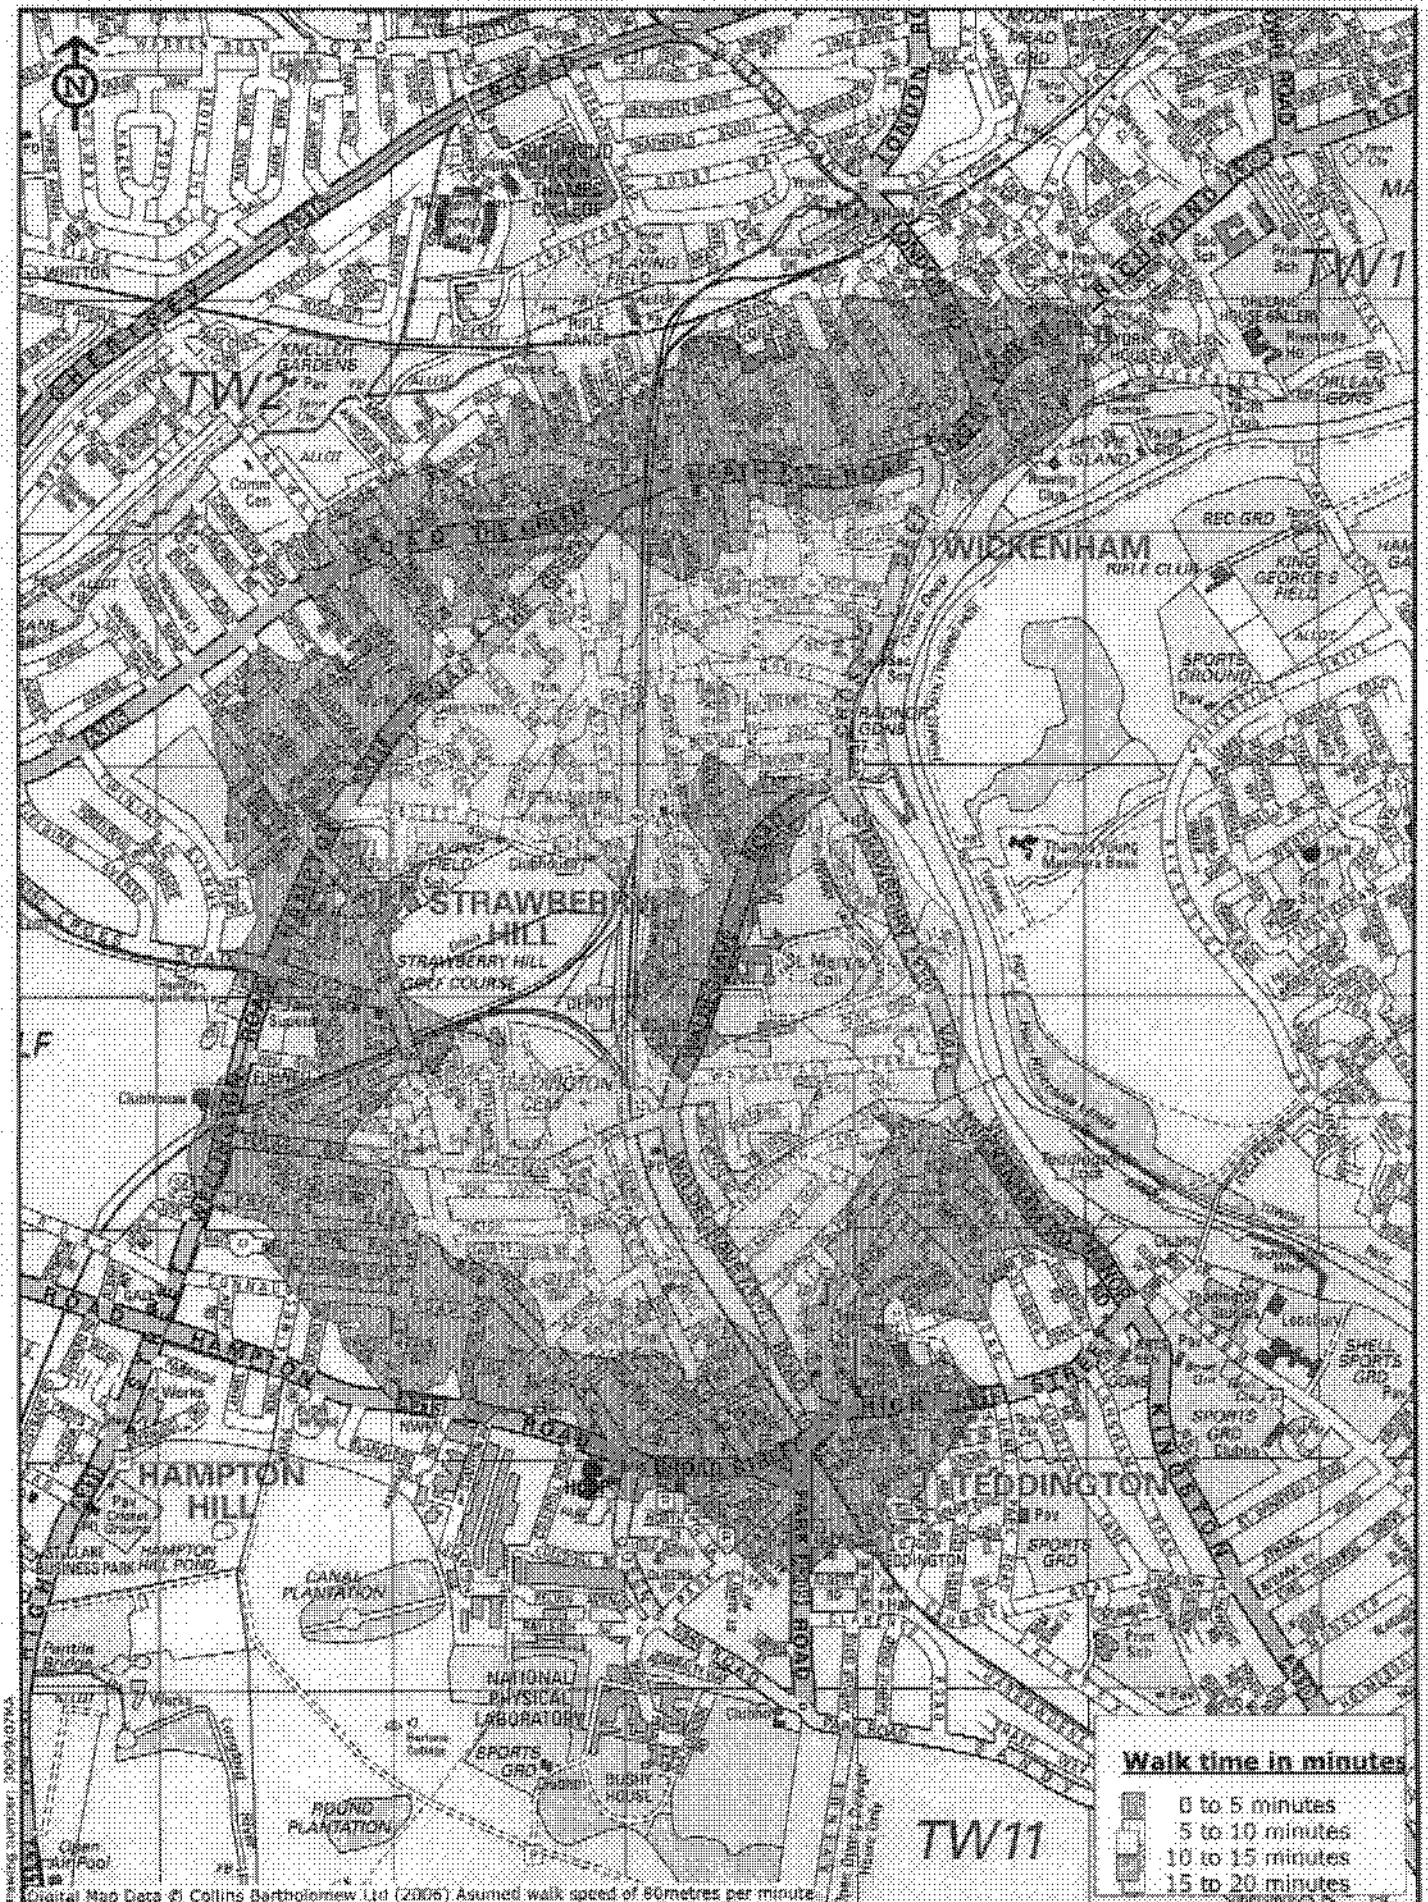

20 minute walk time isochrone

Figure 7

79 Cowcross Street
London, EC1M 6EE
t: 020 7606 0008
w: www.tppweb.co.uk