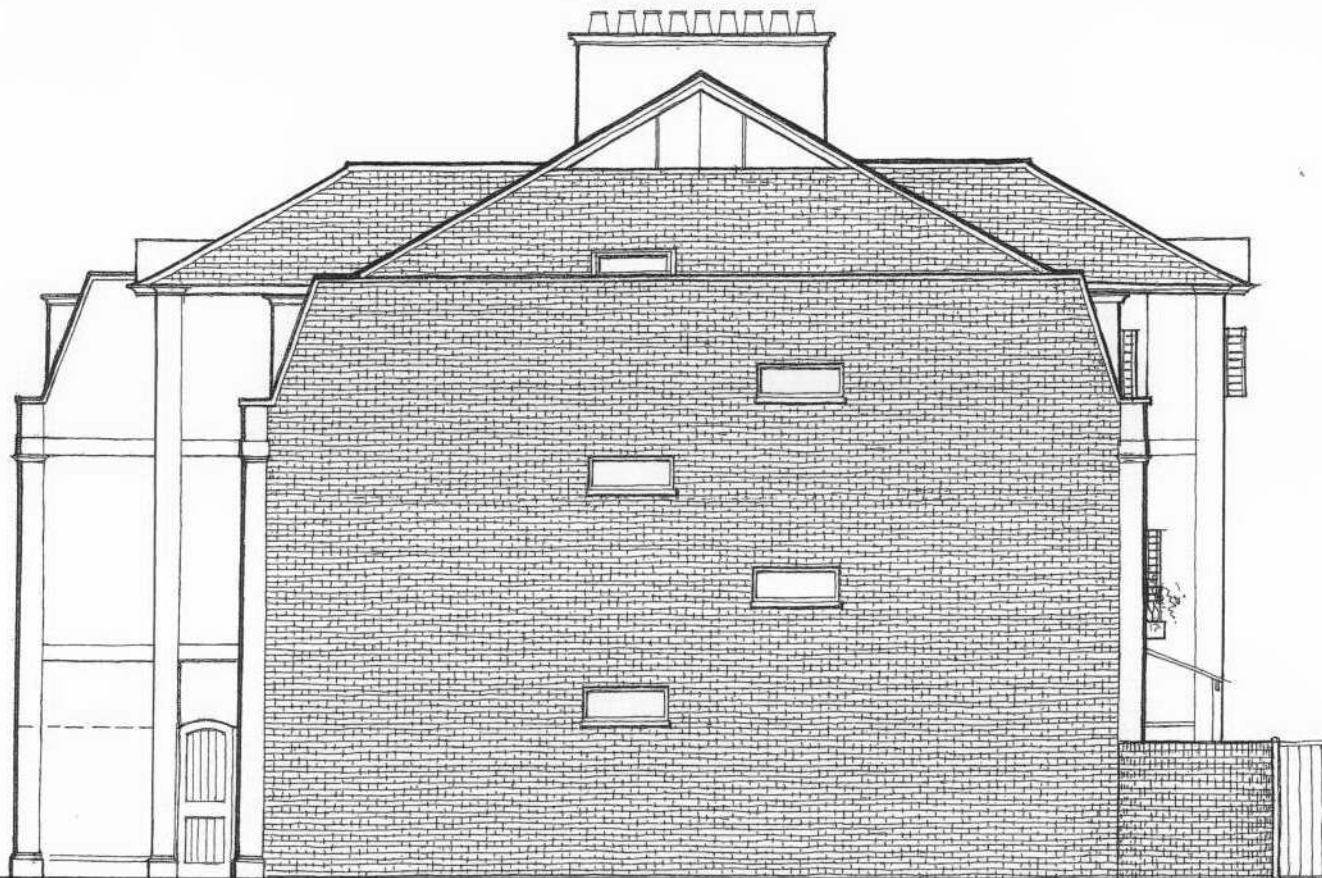

08 / 0225 / FUL

WEST ELEVATION

RECEIVED
07 OCT 2008
PLANNING

stuart mead associates
The Studios, 3 Upham Park Road, London W4 1PQ
Telephone No 0208 742 8804 Fax No 0208 742 7060

POUPARTS YARD & 84A HAMPTON ROAD, TWICKENHAM

sma

REAR BLOCK

scale 1:100 date Oct' 2008

715
TP12v