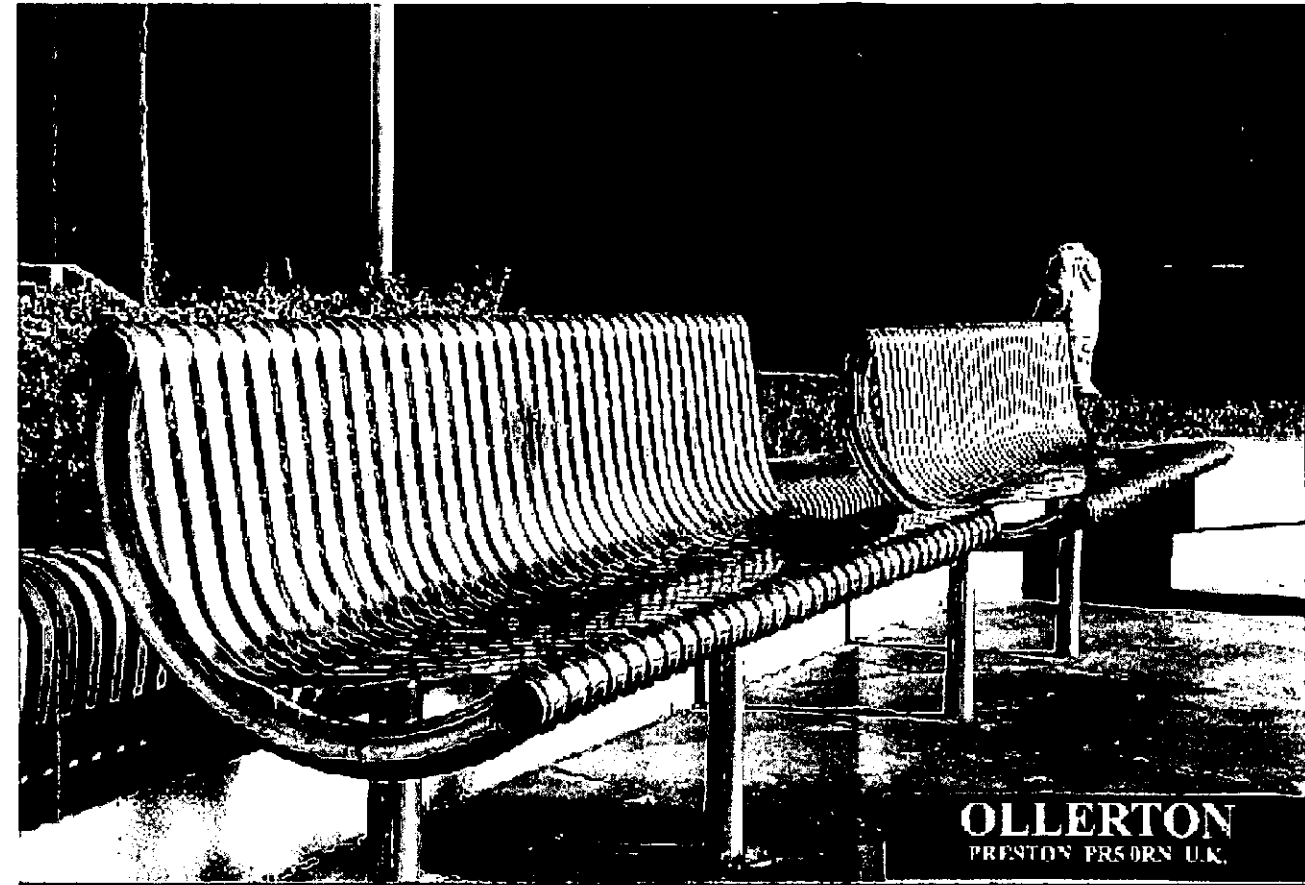

LH LUKE HUGHES & COMPANY
FURNITURE DESIGNERS AND MAKERS

Type 1 Bench (single bench with no armrests)

Type 2 Bench

Type 1 Bin (Broxap Pierhead)

Type 2 Bin (Ollerton M3)

LONDON BOROUGH OF
RICHMOND UPON THAMES
09 SEP 2004
PLANNING