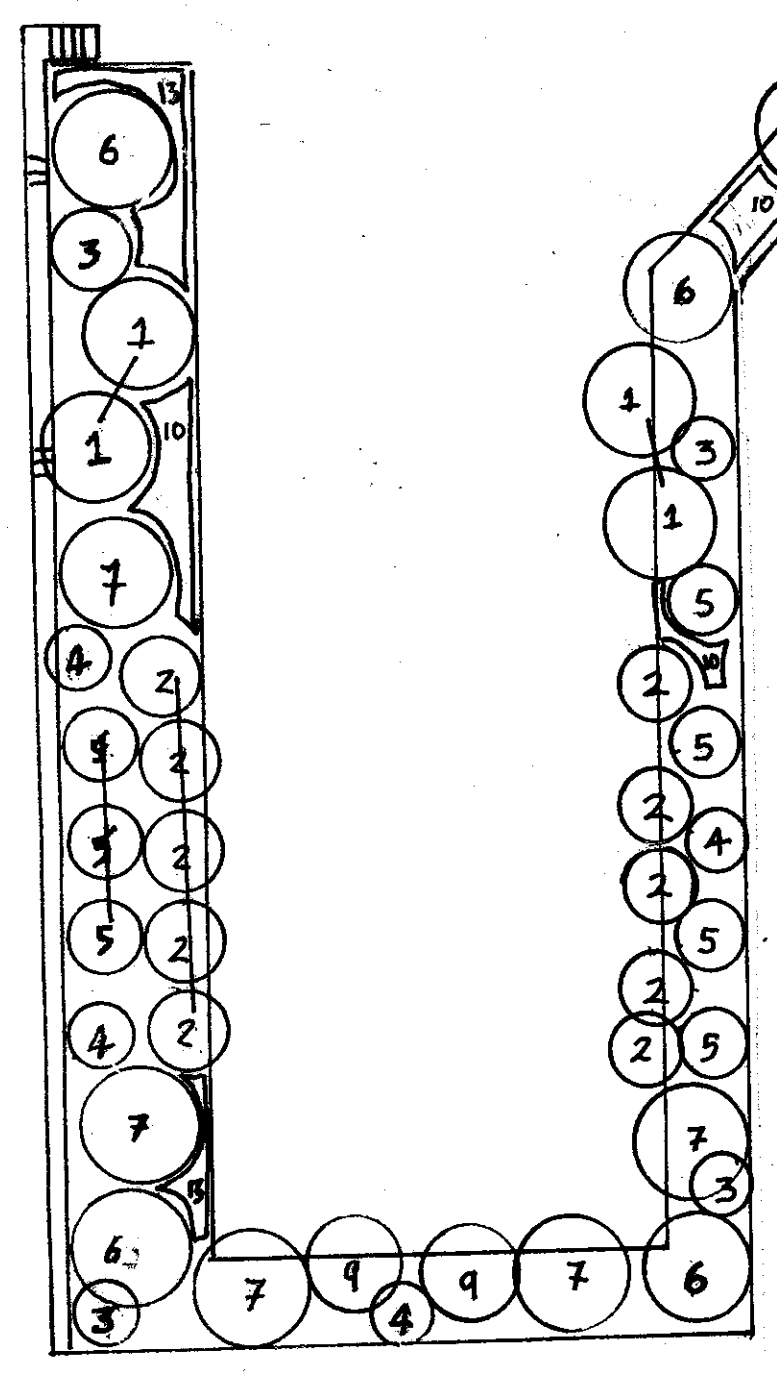

CLIMBERS:-

- 3 - ROSA 'CLIMBING ICEBERG' (4)
- 4 - PASSIFLORA CARIBAEA (4)

80 STATION ROAD
HAMPTON • MIDDLESEX
TW12 2AX

Dw. No 002 A

Project - TWICKENHAM
RIVERSIDE
Client - RICHMOND BOROUGH
COUNCIL
Detail - PLANTING PLAN
PLAY GROUND
PERIMETER BORDERS.
Scale - 1:50
Date - Aug '04

t: 020 8979 7878
f: 020 8979 8118
e: info@greenscheme.com
w: www.greenscheme.com

Do Not Scale From Plan

LONDON BOROUGH OF
RICHMOND UPON THAMES
09 SEP 2004
PLANNING