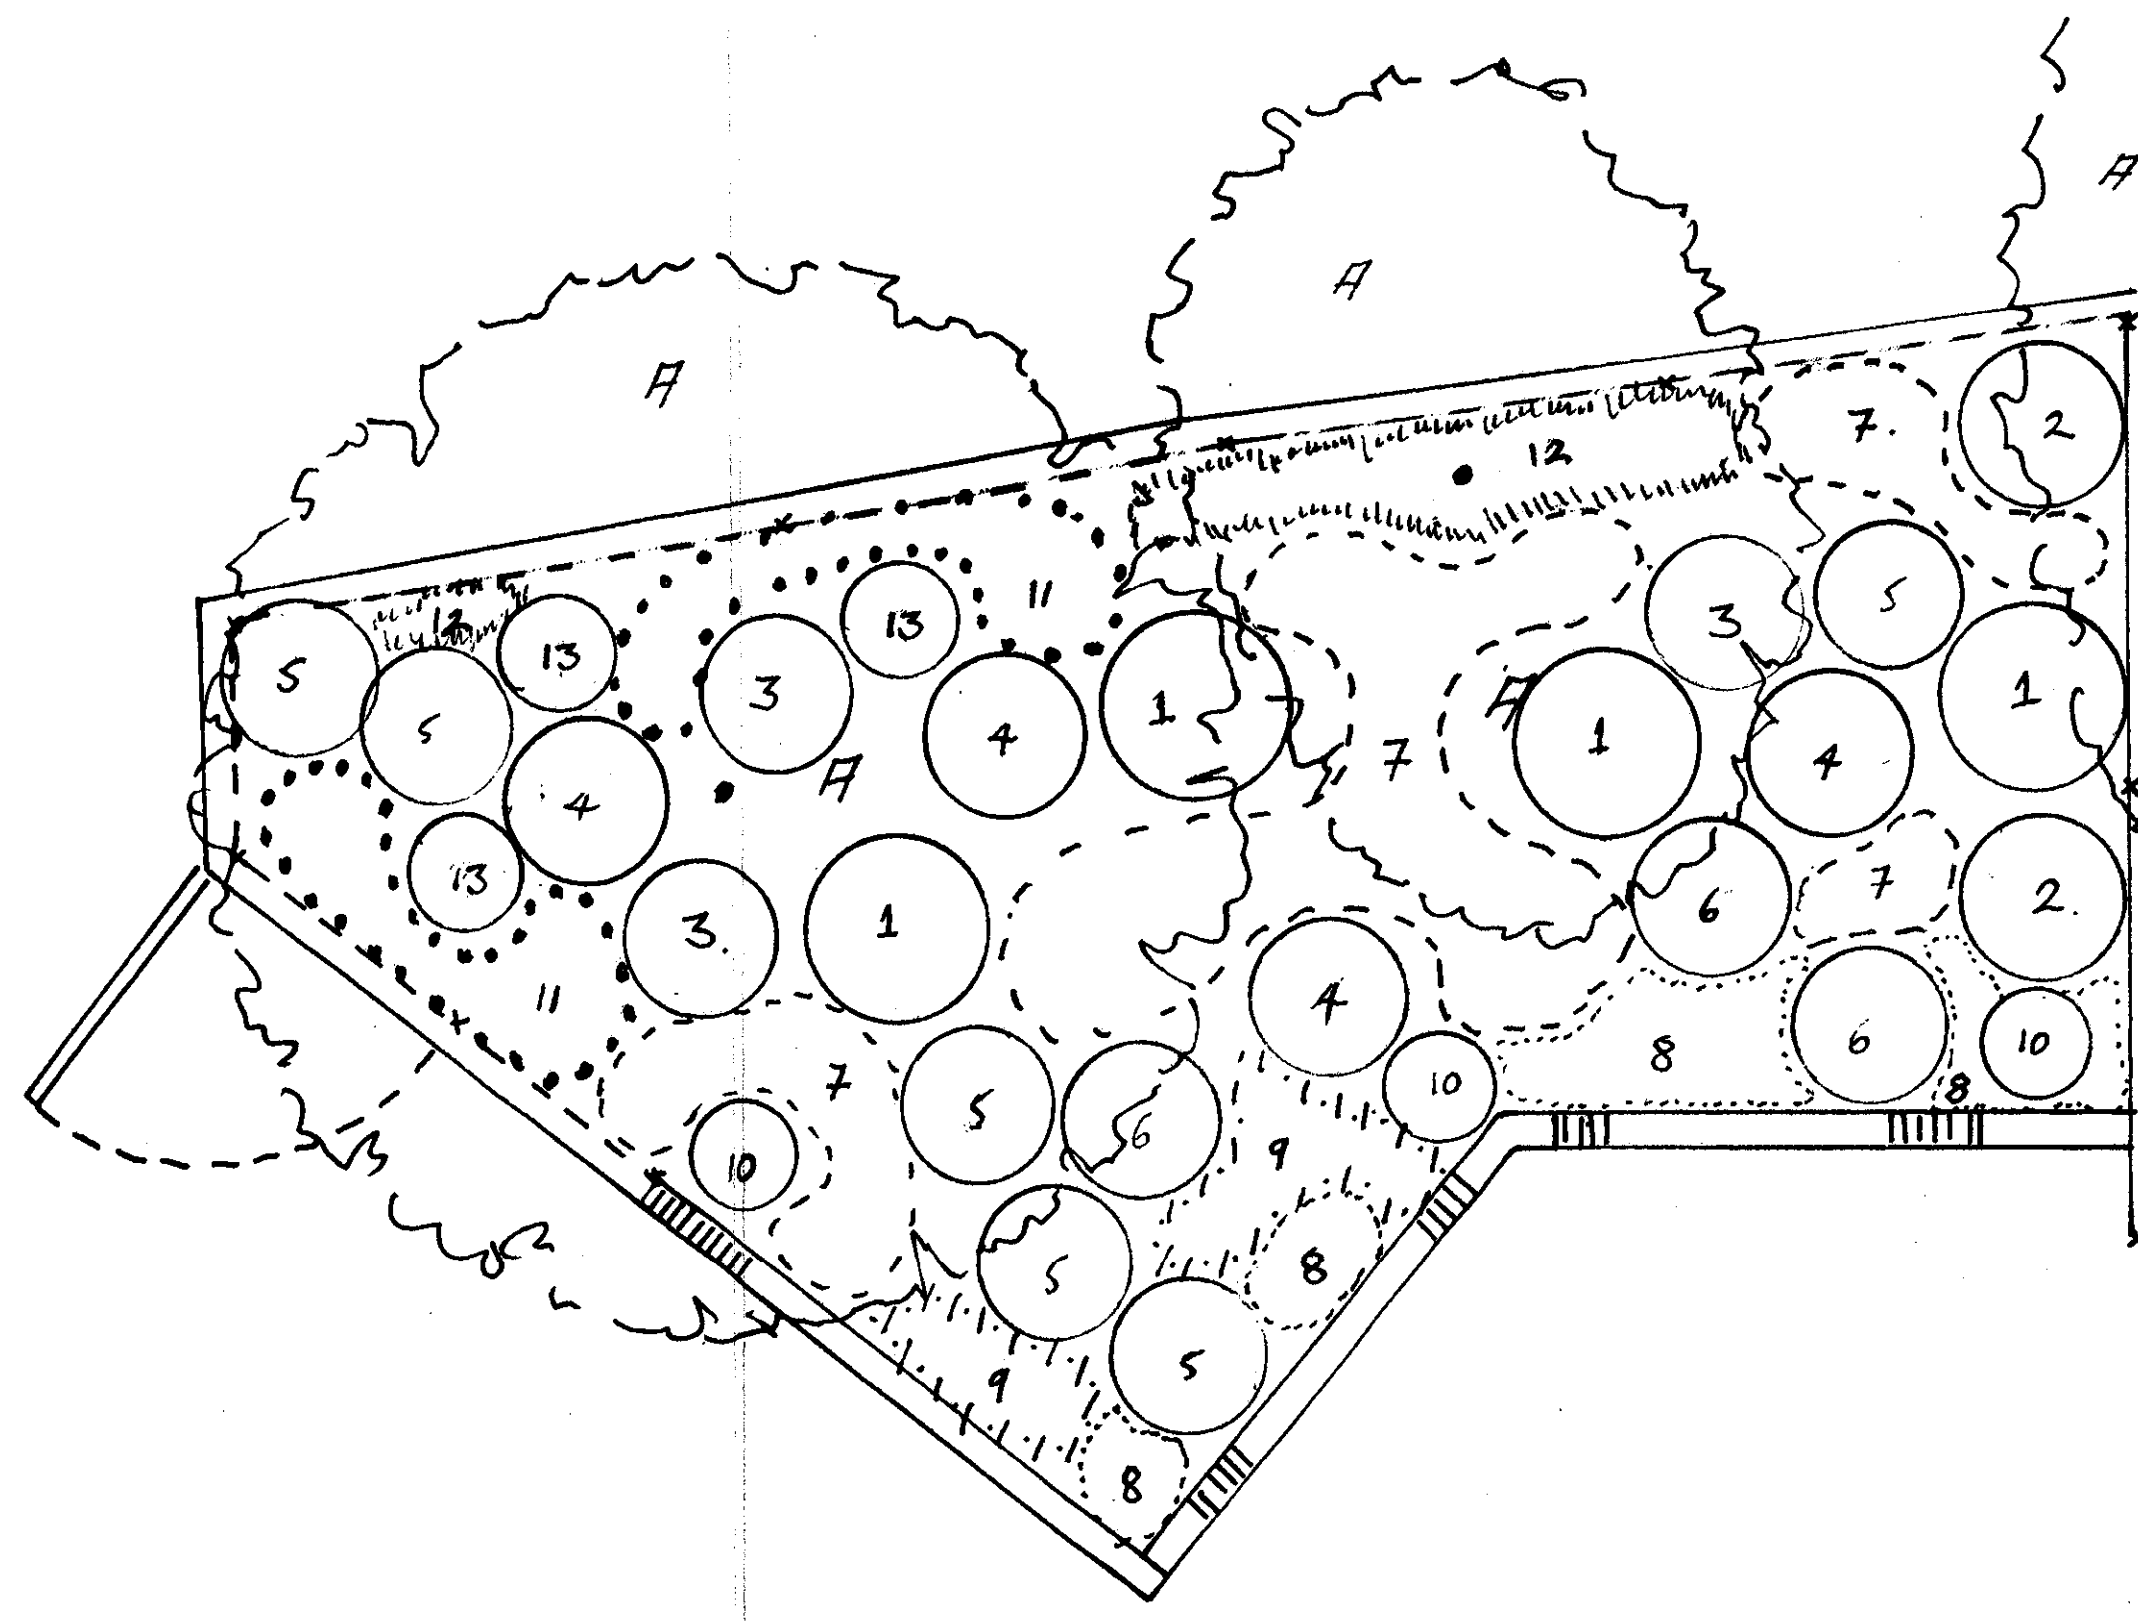

PLAY GROUND - PERIMETER BORDER - C -

TREE:-

- B - CATALPA BIGNONDES 'AMICA' (1)

SHRUBS:-

- 1 - MAHONIA x MEDIA 'CHARITY' (2)
- 5 - SARALOCOCOA CANADENSIS (5)
- 13 - CORNUS ALBA 'ELEGANTISSIMA' (2)

PERENNIAL & FERN:-

PLAY GROUND - PERIMETER BORDER - B -

TREE:-

- A - EXISTING - TO BE RETAINED - (3)

SHRUBS:-

- 1 - MAHONIA x MEDIA 'CHARITY' (4)
- 2 - PYRAEANTHA 'WATERB' (2)
- 3 - VIBURNUM OPULUS 'ROSEUM' (3)
- 4 - HYDRANGEA PANICULATA 'GRANDIFLORA' (4)
- 5 - SARALOCOCOA CANADENSIS (6)
- 6 - GYULTNERIA MACRONATA 'SNOW WAVE' (5)
- 13 - CORNUS ALBA 'ELEGANTISSIMA' (3)