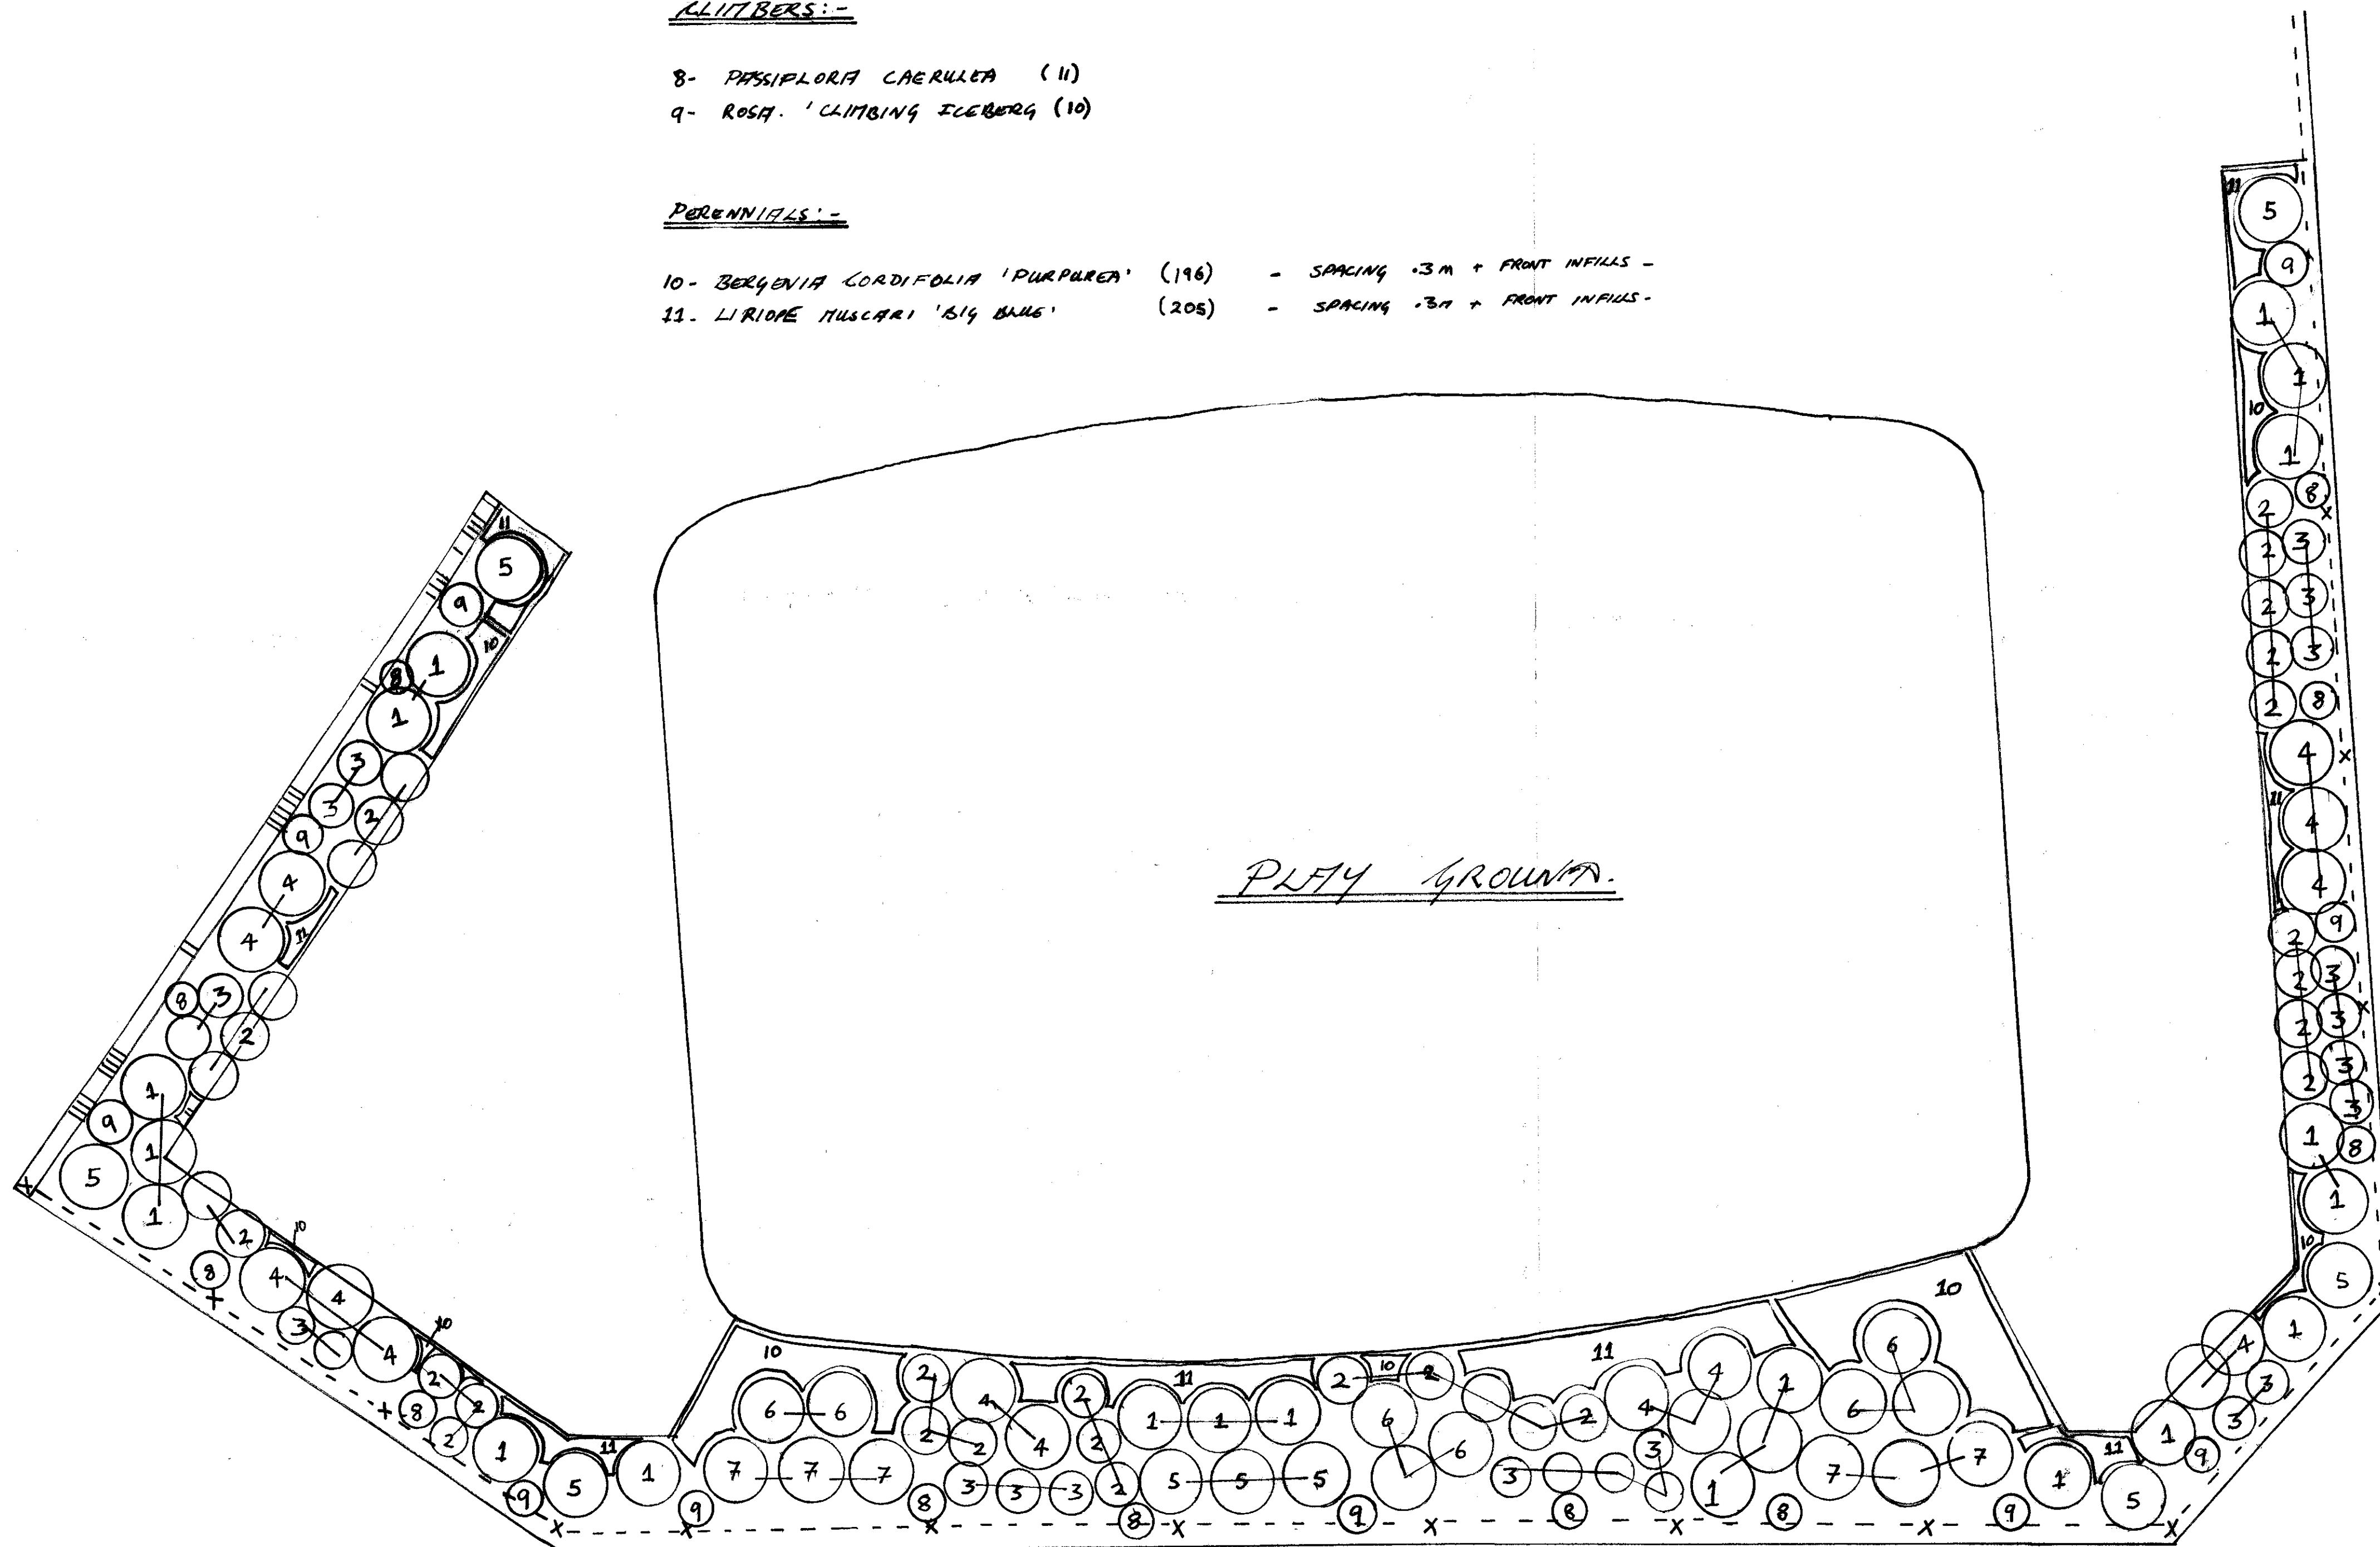

CLIMBERS:-

- 8- PASSIFLORA CAERULEA (11)
- 9- ROSA 'CLIMBING ICEBERG' (10)

PERENNIALS:-

- 10- BERGENIA CORDIFOLIA 'PURPUREA' (196) - SPACING .3M + FRONT INFILLS -
- 11. LIRIOPE TUSCARI 'BIG BLUE' (205) - SPACING .3M + FRONT INFILLS -

PLAY GROUND PERIMETER - BORDER E -

8 BIRCHWOOD GROVE  
HAMPTON, MIDDLESEX  
TW12 3DU

Dn. N6 0054

Project - THICKHART  
RIVERSIDE  
Client - RICHMOND  
BOROUGH COUNCIL  
Detail - PLANTING PLAN  
PLAYGROUND  
PERIMETER  
Scale - 1:50  
Date - AUGUST '04